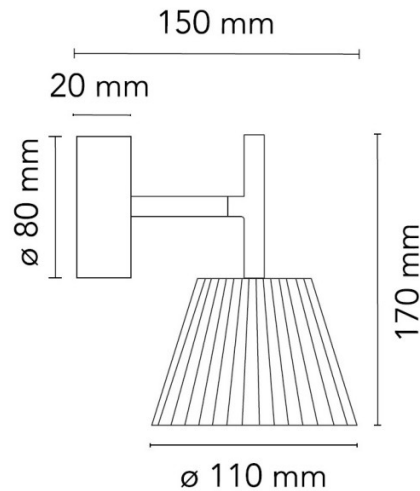

Flos Romeo Babe Wall Light

**BRAND NEW, OVERSTOCKED, ORIGINAL PACKAGING.
1 x Glass Available.**

The stylish Romeo Babe wall light creates a diffused and sparkling light output due to its pressed glass diffuser and the acid-etched pressed borosilicate glass internal diffuser. The Romeo Babe wall lamp has a timeless feel and its simplicity makes it an effective lighting solution for a wide range of interiors. Ideal for guiding the way on the landing or lighting up the bedside for some end of the day reading. Alongside perfectly diffused light, this design offers timelessly functional piece of art. Beautifully designed by Philippe Starck in 1996, this stunning collection of Italian craftsmanship was a Flos bestseller.

PRODUCT SPECIFICATION

Light Source: 1 x Max 40W G9 (excluded)

IP Code: 20

Dimming: Dimmable via mains phase dimming.

Dimensions: Shade: Ø11cm
Height: 17cm
Depth: 15cm
Wall Mount: Ø8cm

For all sales and technical enquiries, please contact: