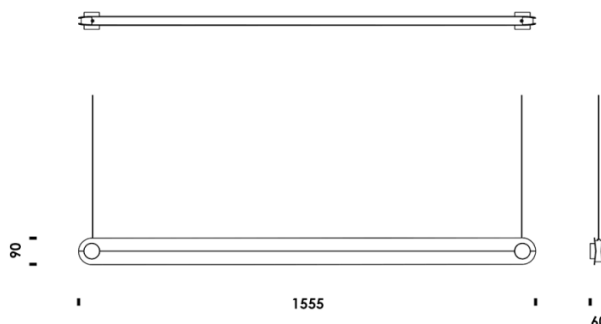

Dim Linear is made of an aluminium panel that features two high-quality LED light strips above and below it. The light is suspended from the ceiling using two steel wires, an electric cord, and a steel canopy. You can control the brightness and colour temperature of the light by using the aluminium knobs located on each side of the panel. This beautiful linear light can be displayed in both domestic and corporate environments.

PRODUCT SPECIFICATION

Light Source: 24W, 6500K, 2350 Lumens

IP Code: 20

Dimming: Dimmable via mains phase dimming

Dimensions: Depth: 6cm
Height: 9cm
Length: 155.5cm

For all sales and technical enquiries, please contact: