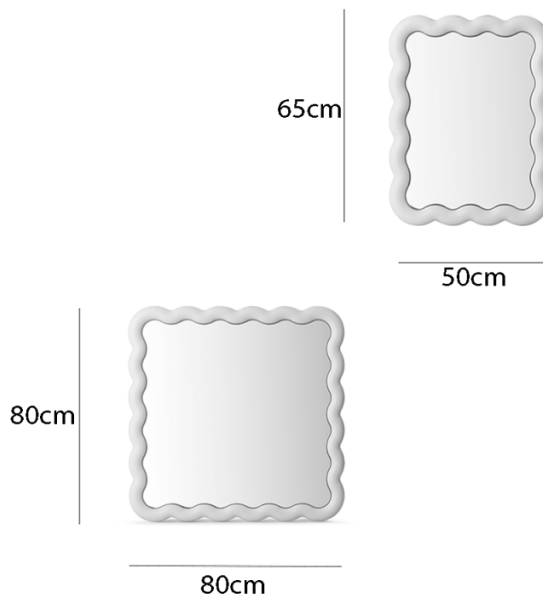

Illu LED Mirror is available in two shapes: square and rectangular. Made to be versatile and stylish, Illu can be displayed in both residential and commercial settings such as in the hallway, bedroom, or living room. It is cleverly designed to add a touch of sophistication and luxury to any space, be it a home or a commercial establishment.

## PRODUCT SPECIFICATION

**Light Source:** **Rectangle:** 24W, 3000K, 165 Lumens  
**Square:** 36W, 3000k, 245 Lumens

**IP Code:** 20

**Dimming:** Integrated dimmer switch on product

**Dimensions:** **Rectangle**  
Height: 65cm  
Length: 50cm  
Cable: 400cm  
**Square**  
Height: 80cm  
Length: 80cm  
Cable: 400cm