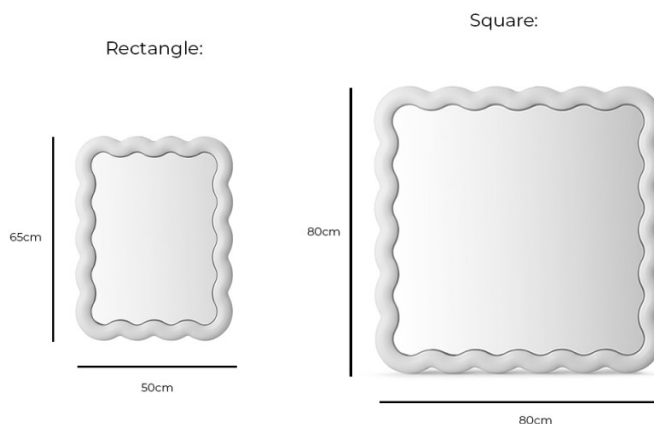

Illu LED Mirror is available in two shapes: square and rectangular. Made to be versatile and stylish, Illu can be displayed in both residential and commercial settings such as in the hallway, bedroom, or living room. It is cleverly designed to add a touch of sophistication and luxury to any space, be it a home or a commercial establishment.

Please Note: The Normann Copenhagen Illu LED Mirror needs to be hardwired.

PRODUCT SPECIFICATION

Light Source: **Rectangle:** 24W, 3000K, 165 Lumens
Square: 36W, 3000k, 245 Lumens

IP Code: 20

Dimming: Integrated dimmer switch on product.

Dimensions: Rectangle:
Height: 65cm
Length: 50cm

Square:
Height: 80cm
Length: 80cm

Cable Length: 400cm

For all sales and technical enquiries, please contact:

+44 (0)114 263 4266

info@davidvillagelighting.co.uk