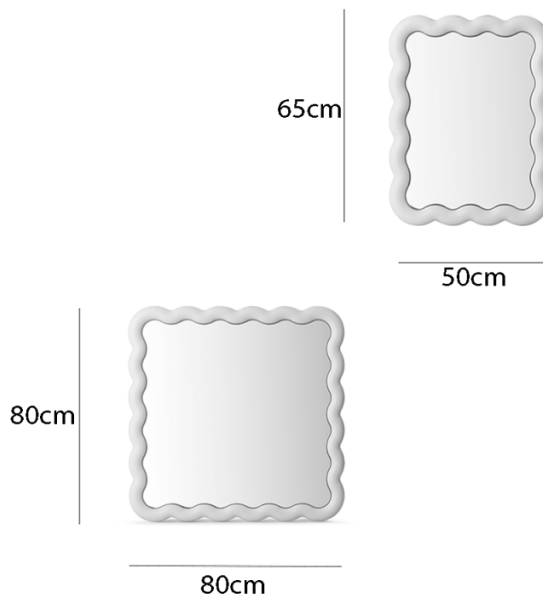

PRODUCT SPECIFICATION

Light Source: **Rectangle:** 24W, 3000K, 165 Lumens
Square: 36W, 3000k, 245 Lumens

IP Code: 20

Dimming: Integrated dimmer switch on product

Dimensions: **Rectangle**
Height: 65cm
Length: 50cm
Cable: 400cm
Square
Height: 80cm
Length: 80cm
Cable: 400cm