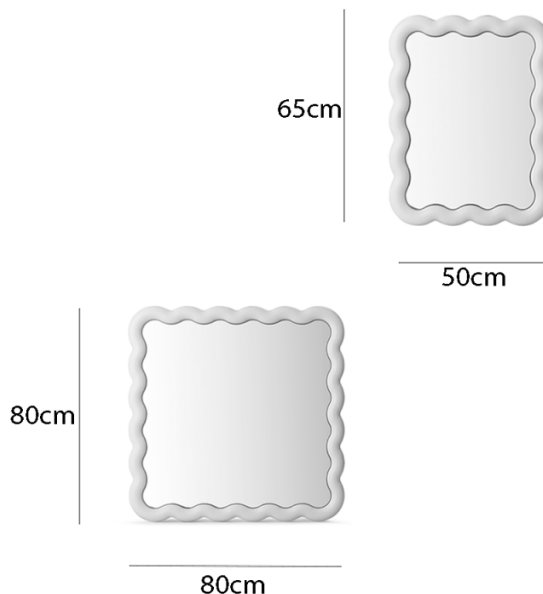

Illu LED Mirror is available in two shapes: square and rectangular. Made to be versatile and stylish, Illu can be displayed in both residential and commercial settings such as in the hallway, bedroom, or living room. It is cleverly designed to add a touch of sophistication and luxury to any space, be it a home or a commercial establishment.

Please note, this product needs to be hardwired.

PRODUCT SPECIFICATION

Light Source: **Rectangle:** 24W, 3000K, 165 Lumens
Square: 36W, 3000k, 245 Lumens

IP Code: 20

Dimming: Integrated dimmer switch on product

Dimensions: **Rectangle**
Height: 65cm
Length: 50cm
Cable: 400cm
Square
Height: 80cm
Length: 80cm
Cable: 400cm

For all sales and technical enquiries, please contact:

+44 (0)114 263 4266

info@davidvillagelighting.co.uk