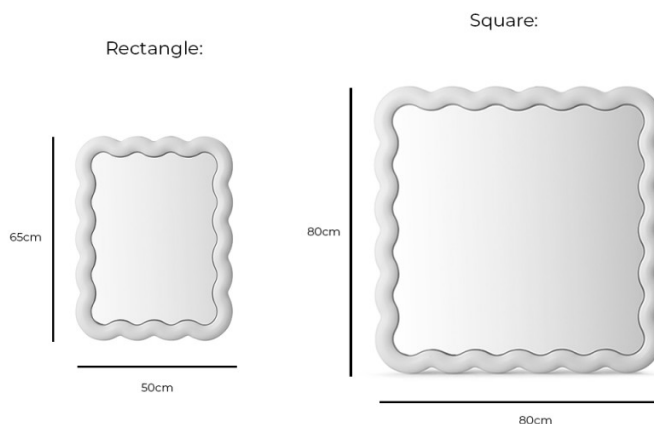

PRODUCT SPECIFICATION

Light Source: **Rectangle:** 24W, 3000K, 165 Lumens
Square: 36W, 3000k, 245 Lumens

IP Code: 20

Dimming: Integrated dimmer switch on product.

Dimensions: Rectangle:
Height: 65cm
Length: 50cm

Square:
Height: 80cm
Length: 80cm

Cable Length: 400cm