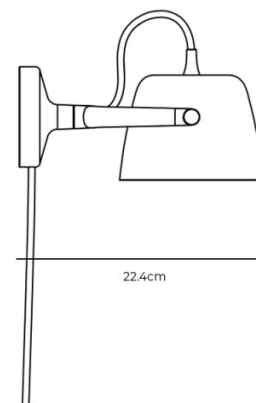

Please Note: The Normann Copenhagen Tub Wall Light comes with a cable and plug with an in-line on/off switch, but can be hardwired into the wall to become mains phase dimmable.

PRODUCT SPECIFICATION

Light Source: 1 x Max 4W G9 LED (Excluded)

IP Code: 20

Dimming: In-line on/off switch on the product.

Dimensions: Shade: Ø13cm
Depth: 22.5cm
Height: 9.6cm

For all sales and technical enquiries, please contact:

+44 (0)114 263 4266

info@davidvillagelighting.co.uk