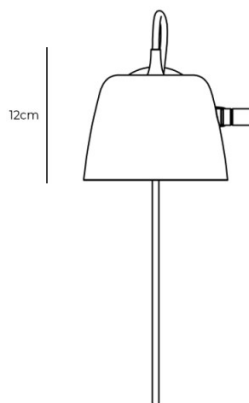

Normann Copenhagen Tub Wall Light

Normann Copenhagen Tub Wall light was created by Danish designer, Hans Thyge & co. Tub Wall Lights incorporate inspiration from nature with the minimalistic aesthetic element of Nordic innovation. Tub Wall Light features a contemporary shade elevating the ambience, which provides an even dispersion of light. Each lampshade has a slightly curved top that elegantly transitions into a stem, adorned with an electric cord, reminiscent of the silhouette of a fruit or plant. The shade can be easily adjusted to direct the illumination where you need it most, making Tub perfect as a bedside lamp or as a reading light in other rooms of the house.

Tub Wall Light has been cleverly constructed to be adaptable in all environments, be it commercial or residential. Its shade has clean and contemporary lines which provide a timeless aesthetically pleasing display. The Tub Wall Light is available in three different colourways: black, white and silver. The Wall Lights can be displayed uniformly within a hallway, library or next to a chair for reading. The Tub Pendant is also available in a pendant version: [Normann Copenhagen Tub pendant](#).

Please Note: The Normann Copenhagen Tub Wall Light comes with a cable and plug with an in-line on/off switch, but can be hardwired into the wall to become mains phase dimmable.

PRODUCT SPECIFICATION

Light Source: 1 x Max 4W G9 LED (Excluded)

IP Code: 20

Dimming: In-line on/off switch on the product.

Dimensions: Shade: Ø13cm
Depth: 22.5cm
Height: 9.6cm

For all sales and technical enquiries, please contact:

+44 (0)114 263 4266

info@davidvillagelighting.co.uk