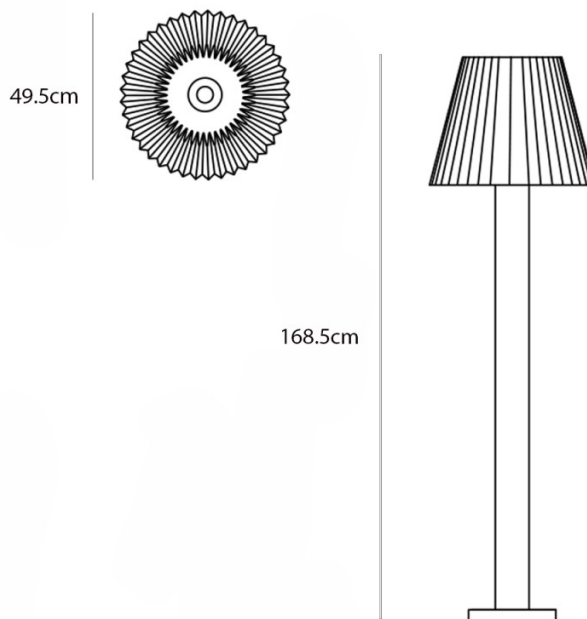

## PRODUCT SPECIFICATION

**Light Source:** 1 x Max 8W E27 LED (excluded)

**IP Code:** 20

**Dimming:** In-line on/off switch on cable.

**Dimensions:** Ø49.5cm  
Height: 168.5cm  
Cable Length: 200cm

**For all sales and technical enquiries, please contact:**