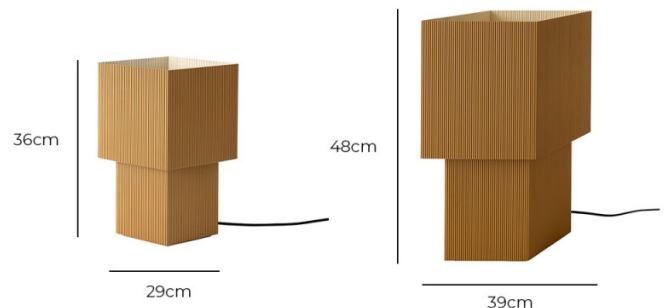

pholc

Pholc Romb Table Lamp

LA10584/T

SOURCE: <https://www.davidvillagelighting.co.uk/product/Pholc-Romb-Table-Lamp/10001656>

PRODUCT DESCRIPTION

Designer: Broberg & Ridderstråle

Pholc Romb Table Lamp

The Romb Table Lamp was designed by Broberg & Ridderstråle, a Swedish architecture and design studio, for Pholc. Romb showcases a unique geometric silhouette. The studio found inspiration in the sharp lines of cardboard boxes, utilising two corrugated shapes and stacking them atop each other. The compressed form also boasts a textured surface, adding a subtle detailing that adds a layer of intricacy to the design. Not only does Romb have an eye-catching sculptural appearance but it also creates a magical lighting effect, thanks to the open shade this table lamp produces both an upright and downlight which can be easily dimmed to suit your environment.

The Pholc Romb Table Lamp is crafted from pressed aluminium with seamless edges and two natural finishes. It can easily adapt to a range of spaces and is a perfect solution for thin spaces such as bookcases, narrow shelves and windowsills. The Romb is also available in two sizes, which can be displayed individually or paired together for a more dramatic installation. You can choose between a white Cotton or an earthy Cumin coloured finish to add a touch of individual style to your interior.

PRODUCT SPECIFICATION

Light Source: 1 x Max 12W E27 (excluded)

IP Code: 20

Dimming: In-line dimmer included on the cable.

Dimensions: Small:
Height: 36cm
Width: 15cm
Depth: 29cm

Large:
Height: 48cm
Width: 20cm
Depth: 39cm

Cable Length: 250cm