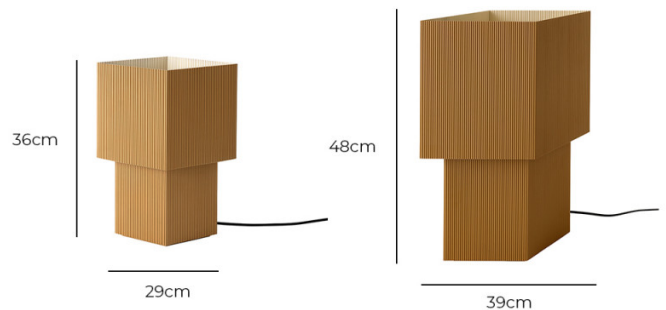

pholc

Pholc Romb Table Lamp

LA10584/T

SOURCE: <https://www.davidvillagelighting.co.uk/product/Pholc-Romb-Table-Lamp/10001656>

PRODUCT DESCRIPTION

Designer: Broberg & Ridderstråle

Pholc Romb Table Lamp

The Romb Table Lamp was designed by Broberg & Ridderstråle, a Swedish architecture and design studio, for Pholc. Romb showcases a unique geometric silhouette. The studio found inspiration in the sharp lines of cardboard boxes, utilising two corrugated shapes and stacking them atop each other. The compressed form also boasts a textured surface, adding a subtle detailing that adds a layer of intricacy to the design. Not only does Romb have an eye-catching sculptural appearance but it also creates a magical lighting effect, thanks to the open shade this table lamp produces both an upright and downlight which can be easily dimmed to suit your environment.

The Pholc Romb Table Lamp is crafted from pressed aluminium with seamless edges and two natural finishes. It can easily adapt to a range of spaces and is a perfect solution for thin spaces such as bookcases, narrow shelves and windowsills. The Romb is also available in two sizes, which can be displayed individually or paired together for a more dramatic installation. You can choose between a white Cotton or an earthy Cumin coloured finish to add a touch of individual style to your interior.

PRODUCT SPECIFICATION

Light Source: 1 x Max 12W E27 (excluded)

IP Code: 20

Dimming: In-line dimmer included on the cable.

Dimensions: Small:
Height: 36cm
Width: 15cm
Depth: 29cm

Large:
Height: 48cm
Width: 20cm
Depth: 39cm

Cable Length: 250cm