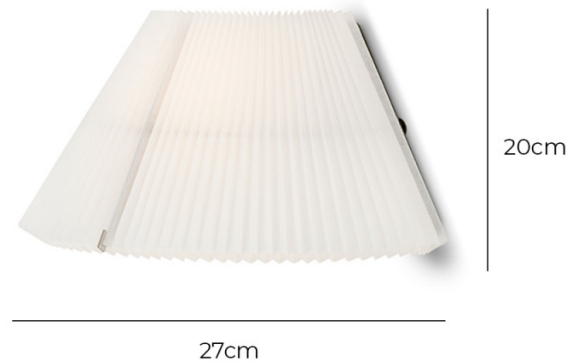

The New Works Nebra Wall Light is a perfect combination of traditional and contemporary design, an interpretation of the ebb and flow of daily modern life. Nebra was designed by Lukas Bazle and encourages users to interact with its form, with just a simple motion the shade's shape can be easily transformed allowing you to sculpt your ambience. Versatile and poetic, this wall lamp can adapt to a variety of interiors, embodying a celebration of light and form.

At the heart of the Nebra's design lies the distinctive Japanese-inspired honeycomb pleat, softly diffusing the illumination and resulting in a warm and inviting glow. For this reason, the wall light is a perfect addition to hallways, bedrooms, reading nooks and dining spaces. Nebra knows exactly how to curate a peaceful atmosphere and is ideal for areas of relaxation - in residential and commercial spaces.

PRODUCT SPECIFICATION

Light Source: 1 x Max 4W G9 (excluded)

IP Code: 20

Dimming: Dimmable via mains phase dimming.

Dimensions: Height: 20cm
Width: 27cm
Depth: 14cm

For all sales and technical enquiries, please contact: