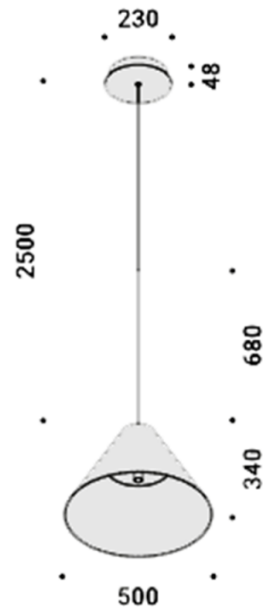

## PRODUCT SPECIFICATION

- Light Source:** 30W, 3000K, 245 Lumens
- IP Code:** 20
- Dimming:** Dimmable via 1-10V dimming system. Please consult your electrician, additional wiring may be required on-site.
- Dimensions:** Canopy Diameter: Ø 23cm  
Drop cable: 68cm  
Diameter: Ø 50cm  
Height: 34cm