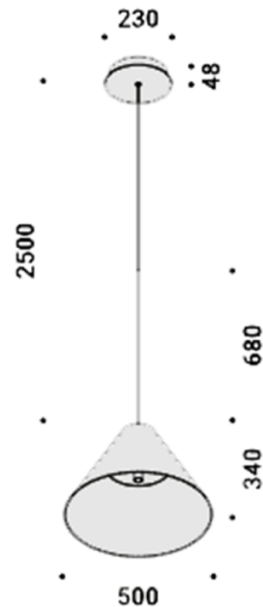

davide groppi

Davide Groppi Sottosopra LED Pendant

LA10957

SOURCE: <https://www.davidvillagelighting.co.uk/product/Davide-Groppi-Sottosopra-LED-Pendant/10001653>

PRODUCT DESCRIPTION

Designer: Davide Groppi

Davide Groppi Sottosopra LED Pendant

Davide Groppi Sottosopra LED Pendant was designed in 2023. Sottosopra produces direct and indirect diffused warm white light simultaneously created by a small light machine tucked away inside the shade. The cone shade is suspended from a 68cm drop cable, allowing the perfect amount of light to be cast over a dining table or in a cluster over a kitchen island. Wonderfully efficient, Sottosopra has a pure and elegant aesthetic which is perfect in both commercial and residential environments.

Please note that the finish of this product is matte white.

PRODUCT SPECIFICATION

- Light Source:** 30W, 3000K, 245 Lumens
- IP Code:** 20
- Dimming:** Dimmable via 1-10V dimming system. Please consult your electrician, additional wiring may be required on-site.
- Dimensions:** Canopy Diameter: Ø 23cm
Drop cable: 68cm
Diameter: Ø 50cm
Height: 34cm