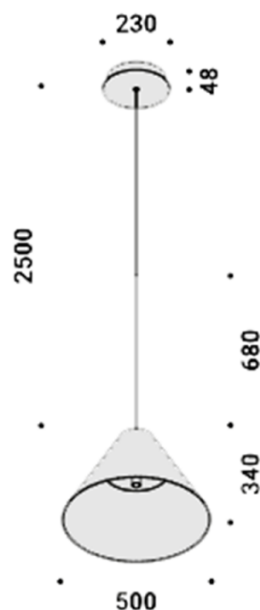

davide groppi

Davide Groppi Sottosopra LED Pendant

LA10957

SOURCE: <https://www.davidvillagelighting.co.uk/product/Davide-Groppi-Sottosopra-LED-Pendant/10001653>

PRODUCT DESCRIPTION

Designer: Davide Groppi

Davide Groppi Sottosopra LED Pendant

Davide Groppi Sottosopra LED Pendant was designed in 2023. Sottosopra produces direct and indirect diffused warm white light simultaneously created by a small light machine tucked away inside the shade. The cone shade is suspended from a 68cm drop cable, allowing the perfect amount of light to be cast over a dining table or in a cluster over a kitchen island. Wonderfully efficient, Sottosopra has a pure and elegant aesthetic which is perfect in both commercial and residential environments.

Please note that the finish of this product is matte white.

PRODUCT SPECIFICATION

Light Source:	30W, 3000K, 245 Lumens
IP Code:	20
Dimming:	Dimmable via 1-10V dimming system. Please consult your electrician, additional wiring may be required on-site.
Dimensions:	Canopy Diameter: Ø 23cm Drop cable: 68cm Diameter: Ø 50cm Height: 34cm