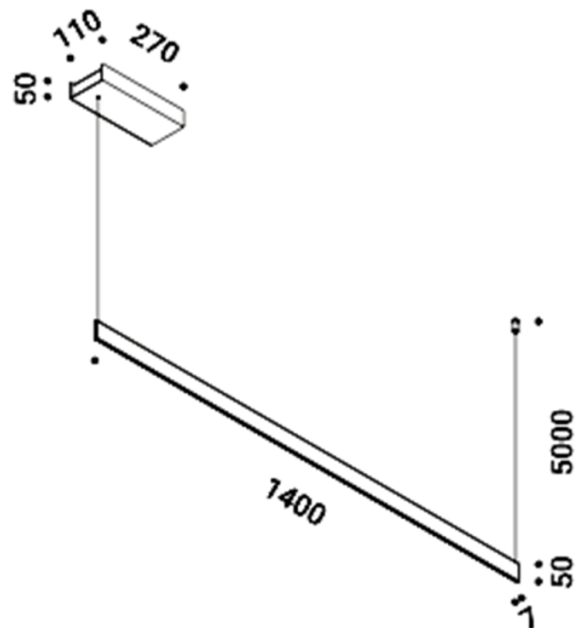

davide groppi

Davide Groppi Sottile LED Suspension

LA10955

SOURCE: <https://www.davidvillagelighting.co.uk/product/Davide-Groppi-Sottile-LED-Suspension/10001650>

PRODUCT DESCRIPTION

Designer: Davide Groppi

Davide Groppi Sottile LED Suspension

The Davide Groppi Sottile Suspension is a pure depiction of illumination, described as a blade of light the structure is a mere 7mm thick and suspended from nylon cables. Sottile produces an essential LED downlight that is evenly spread along the length of the silhouette, making it perfect for above kitchen islands, dining tables, workspaces and reception desks. Thanks to the sleek and minimal black finish the Sottile can swiftly adapt to almost any contemporary interior, whilst the light emission produces a dramatic effect.

The Sottile Suspension is provided with a singular downlight as standard but can also be supplied as a dual emission luminaire, providing a unique feature in your space and a more overall glow. Similarly, this design also allows you to choose between two colour temperatures, depending on what your space requires - either a 2700K (warm white) output or 3000K (warmest white).

PRODUCT SPECIFICATION

Light	2700K: 22W, 2700K, 1692 Lumens
Source:	3000K: 22W, 3000K, 1855 Lumens
IP Code:	20
Dimming:	Dimmable via 1-10V/Dali/Push to make/TRIAC dimming systems. Please consult your electrician, additional wiring may be required.
Dimensions:	Width: 140cm Shade Height: 5cm Drop Height: 500cm