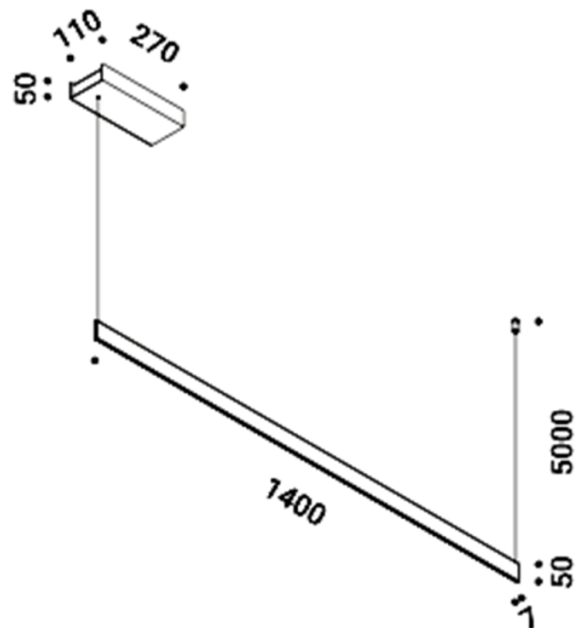

### Davide Groppi Sottile LED Suspension

The Davide Groppi Sottile Suspension is a pure depiction of illumination, described as a blade of light the structure is a mere 7mm thick and suspended from nylon cables. Sottile produces an essential LED downlight that is evenly spread along the length of the silhouette, making it perfect for above kitchen islands, dining tables, workspaces and reception desks. Thanks to the sleek and minimal black finish the Sottile can swiftly adapt to almost any contemporary interior, whilst the light emission produces a dramatic effect.

## PRODUCT SPECIFICATION

<b>Light</b>	<b>2700K:</b> 22W, 2700K, 1692 Lumens
<b>Source:</b>	<b>3000K:</b> 22W, 3000K, 1855 Lumens
<b>IP Code:</b>	20
<b>Dimming:</b>	Dimmable via 1-10V/Dali/Push to make/TRIAC dimming systems. Please consult your electrician, additional wiring may be required.
<b>Dimensions:</b>	Width: 140cm Shade Height: 5cm Drop Height: 500cm