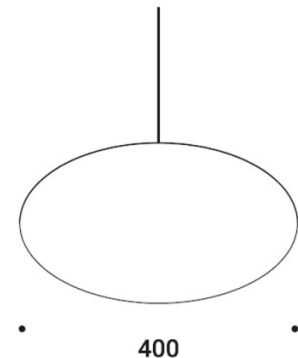

PRODUCT SPECIFICATION

Light Source: 2700K: 18W, 2700K, 1435 Lumens
3000K: 18W, 3000K, 1478 Lumens

IP Code: 20

Dimming: Dimmable via Triac Dimming.

Dimensions: Shade: Ø40cm
Cable Length: 250cm
Ceiling Rose: Ø7.7cm