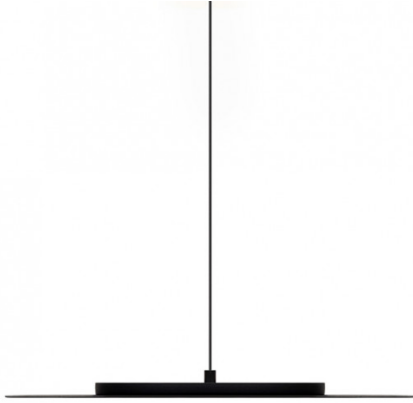

davide groppi

Davide Groppi Asintoto LED Pendant

LA10953

SOURCE: <https://www.davidvillagelighting.co.uk/product/Davide-Groppi-Asintoto-LED-Pendant/10001649>

PRODUCT DESCRIPTION

Designer: Davide Groppi

Davide Groppi Asintoto LED Pendant

Designed and manufactured by Davide Groppi, the Asintoto LED Pendant is the definition of minimalism. This lighting solution consists of a circular head, fitted with LED technology to produce a non-invasive and unique indirect illumination that is shone towards the ceiling. This uplight creates an elegant and welcoming atmosphere, and when the luminaire is turned off it becomes the perfect symbol of the absence of light, a subtle black hole. Asintoto also allows you to choose your colour temperature, allowing you to pick between 2700K (warm white) and 3000K (warmest white) depending on which best suits your needs.

The black-painted metal structure is contemporary, adding an elegantly refined touch to your space. It can be displayed as a singular form or grouped in multiples for larger commercial spaces. This pendant light is a subtle addition to kitchens, dining spaces, hotel lobbies and numerous spaces in the hospitality sector. Asintoto is supplied as Triac dimming as standard, but other systems are available upon request.

PRODUCT SPECIFICATION

Light Source: 2700K: 18W, 2700K, 1435 Lumens
3000K: 18W, 3000K, 1478 Lumens

IP Code: 20

Dimming: Dimmable via Triac Dimming.

Dimensions: Shade: Ø40cm
Cable Length: 250cm
Ceiling Rose: Ø7.7cm