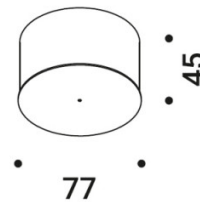

PRODUCT SPECIFICATION

Light Source: 2700K: 18W, 2700K, 1435 Lumens
3000K: 18W, 3000K, 1478 Lumens

IP Code: 20

Dimming: Dimmable via Triac Dimming.

Dimensions: Shade: Ø40cm
Cable Length: 250cm
Ceiling Rose: Ø7.7cm