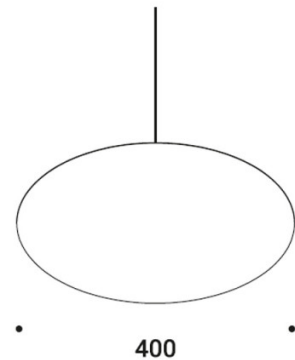

PRODUCT SPECIFICATION

Light Source: 2700K: 18W, 2700K, 1435 Lumens
3000K: 18W, 3000K, 1478 Lumens

IP Code: 20

Dimming: Dimmable via Triac Dimming.

Dimensions: Shade: Ø40cm
Cable Length: 250cm
Ceiling Rose: Ø7.7cm