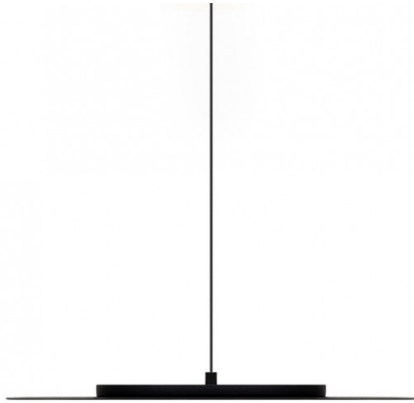

davide groppi

Davide Groppi Asintoto LED Pendant

LA10953

SOURCE: <https://www.davidvillagelighting.co.uk/product/Davide-Groppi-Asintoto-LED-Pendant/10001649>

PRODUCT DESCRIPTION

Designer: Davide Groppi

Davide Groppi Asintoto LED Pendant

Designed and manufactured by Davide Groppi, the Asintoto LED Pendant is the definition of minimalism. This lighting solution consists of a circular head, fitted with LED technology to produce a non-invasive and unique indirect illumination that is shone towards the ceiling. This uplight creates an elegant and welcoming atmosphere, and when the luminaire is turned off it becomes the perfect symbol of the absence of light, a subtle black hole. Asintoto also allows you to choose your colour temperature, allowing you to pick between 2700K (warm white) and 3000K (warmest white) depending on which best suits your needs.

The black-painted metal structure is contemporary, adding an elegantly refined touch to your space. It can be displayed as a singular form or grouped in multiples for larger commercial spaces. This pendant light is a subtle addition to kitchens, dining spaces, hotel lobbies and numerous spaces in the hospitality sector. Asintoto is supplied as Triac dimming as standard, but other systems are available upon request.

PRODUCT SPECIFICATION

Light Source: 2700K: 18W, 2700K, 1435 Lumens
3000K: 18W, 3000K, 1478 Lumens

IP Code: 20

Dimming: Dimmable via Triac Dimming.

Dimensions: Shade: Ø40cm
Cable Length: 250cm
Ceiling Rose: Ø7.7cm