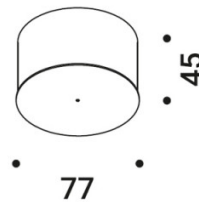

PRODUCT SPECIFICATION

Light Source: 2700K: 18W, 2700K, 1435 Lumens
3000K: 18W, 3000K, 1478 Lumens

IP Code: 20

Dimming: Dimmable via Triac Dimming.

Dimensions: Shade: Ø40cm
Cable Length: 250cm
Ceiling Rose: Ø7.7cm