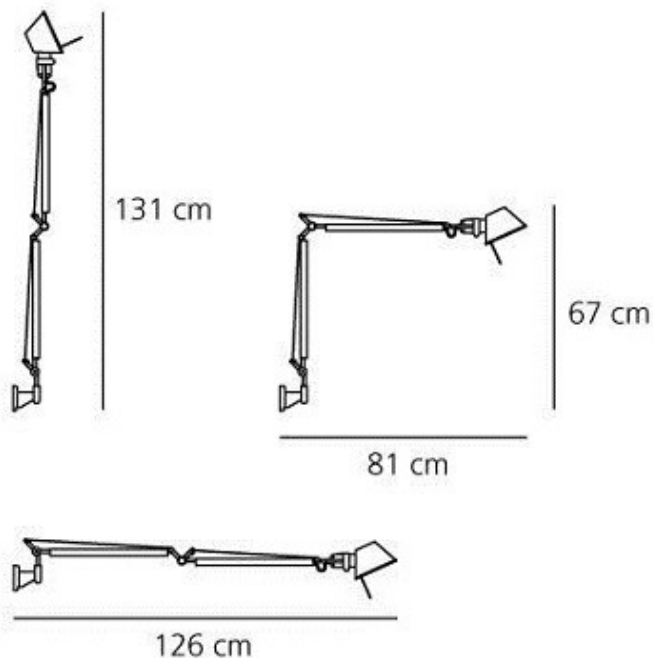

PRODUCT SPECIFICATION

- Light Source:** 8W, 3000K, 761 Lumens
- IP Code:** 20
- Dimming:** Integrated dimmer on the product.
- Dimensions:** Height: 67-131cm
Depth: 81-126 cm

For all sales and technical enquiries, please contact: