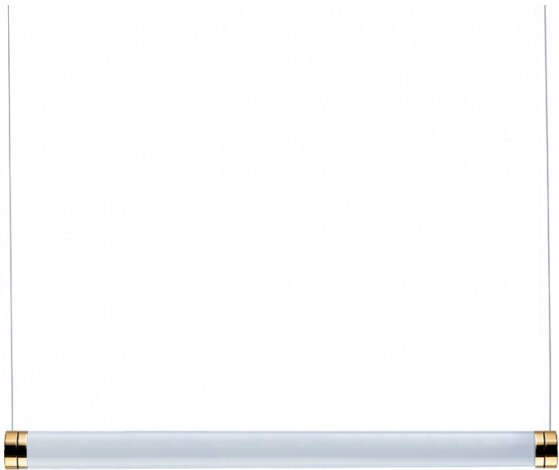

davide groppi

Davide Groppi Magia LED Suspension

LA10952

SOURCE: <https://www.davidvillagelighting.co.uk/product/Davide-Groppi-Magia-LED-Suspension/10001639>

PRODUCT DESCRIPTION

Designer: Michele Groppi

Davide Groppi Magia LED Suspension Light

The Davide Groppi Magia is a horizontal suspension light that allows the user to personalise the silhouette by displaying individually or multiple tubes suspended one above the other. Magia consists of tubular shades housing an LED light source and suspended by thin, almost invisible wires. This suspension can be displayed with one light source or you can build a unique configuration consisting of numerous tubes stacked above each other at regular intervals.

The tubed shade of the Davide Groppi can also be easily rotated to provide either direct or indirect illumination, depending on which direction you wish the illumination to face. For this reason, the Magia LED Suspension is a sleek lighting solution for above dining tables and kitchen islands in residential properties or a unique way to illuminate communal workspaces or reception desks in commercial areas. For larger configurations, the Magia Suspension can also be a striking addition to stairwells and entryways.

The Davide Groppi Magia offers numerous canopy options, including a standard ceiling canopy or a recessed version. This product can also be supplied with a colour temperature of either 2700K or 3000K.