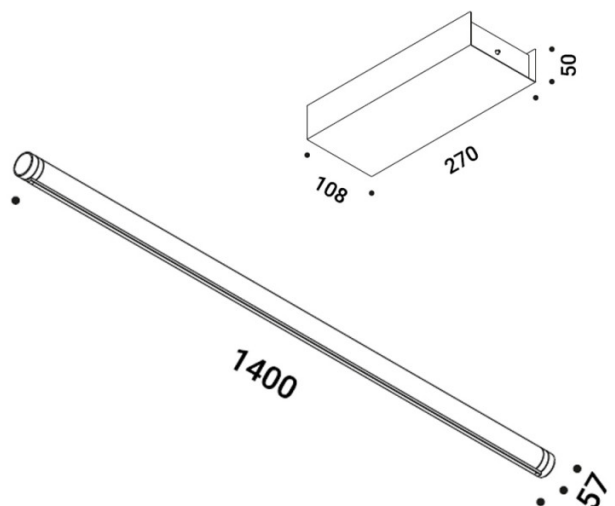

The Davide Groppi Magia is a horizontal suspension light that allows the user to personalise the silhouette by displaying individually or multiple tubes suspended one above the other. Magia consists of tubular shades housing an LED light source and suspended by thin, almost invisible wires. This suspension can be displayed with one light source or you can build a unique configuration consisting of numerous tubes stacked above each other at regular intervals.

The Davide Groppi Magia offers numerous canopy options, including a standard ceiling canopy or a recessed version. This product can also be supplied with a colour temperature of either 2700K or 3000K.

PRODUCT SPECIFICATION

Light Source: 19W, 2700K, 1272 Lumens
19W, 3000K, 1312 Lumens

IP Code: 20

Dimming: Dimmable via Triac Dimming.

Dimensions: Ceiling canopy: 27cm x
10.8cm
Cable length: 600cm
Width: 140cm