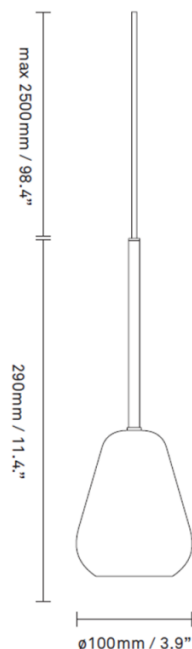

NUURA

Nuura Anoli Spot Pendant

LA10519/P

SOURCE: <https://www.davidvillagelighting.co.uk/product/Nuura-Anoli-Spot-Pendant/10001637>

PRODUCT DESCRIPTION

Designer: Sofie Refer

Nuura Anoli Spot Pendant

Nuura Anoli Spot Pendant was designed by Sofie Refer, a Danish lighting designer who studied at the Royal Danish Academy of Fine Arts Schools of Architecture, Design and Conservation. Anoli Spot Pendant was designed to maximise space and minimise shadows, allowing illumination where needed the most. Refer created this pendant to add a touch of sophistication and luxury in residential and commercial environments, hung alone or in a cluster above a table or kitchen island.

Nuura Anoli Spot Pendant is available in two colour choices: black and white with brass detailing. Both colours have a standard 250cm black cable suspended from a white ceiling canopy. For more information regarding the canopy colour, please [contact us](#).

PRODUCT SPECIFICATION

- Light Source:** 1X Max 10W, GU10 (Excluded)
- IP Code:** 20
- Dimming:** Dimmable via mains phase dimming
- Dimensions:** Cable: 250cm
Height: 29cm
Diameter: Ø 10cm

For all sales and technical enquiries, please contact: