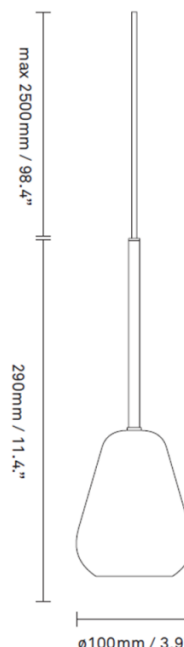

## PRODUCT SPECIFICATION

- Light Source:** 1X Max 10W, GU10 (Excluded)
- IP Code:** 20
- Dimming:** Dimmable via mains phase dimming
- Dimensions:** Cable: 250cm  
Height: 29cm  
Diameter: Ø 10cm

For all sales and technical enquiries, please contact: