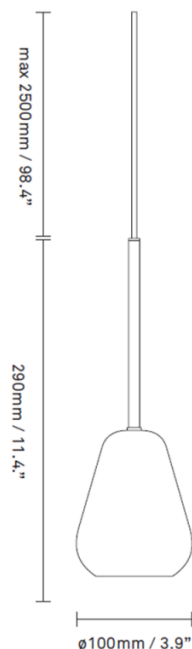

## PRODUCT SPECIFICATION

- Light Source:** 1X Max 10W, GU10 (Excluded)
- IP Code:** 20
- Dimming:** Dimmable via mains phase dimming
- Dimensions:** Cable: 250cm  
Height: 29cm  
Diameter: Ø 10cm

**For all sales and technical enquiries, please contact:**