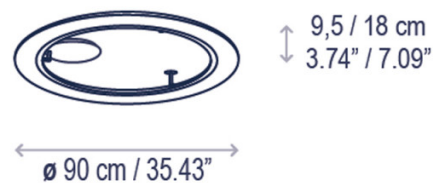

PRODUCT SPECIFICATION

- **Light Source:** 34W, 2700K, 4000 Lumens
- **IP Code:** 20
- **Dimming:** Dimmable via 1-10v dimming systems. Please consult your electrician, additional wiring may be required on-site.
- **Dimensions:** Ø90cm
  Depth: 18cm

*Plafón
*Ceiling