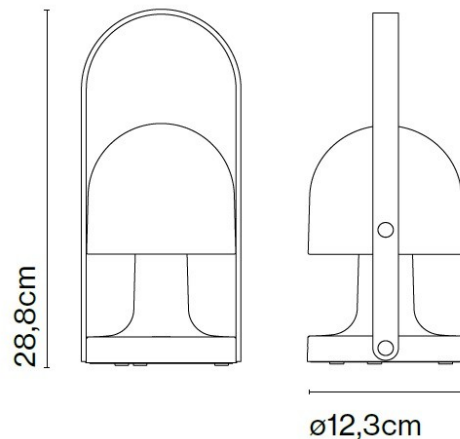

PRODUCT SPECIFICATION

Light Source: 3.5W, 2700K, 216 Lumens

IP Code: 20

Dimming: Integrated dimmer on the product.

Dimensions: Ø12.3cm
Height: 28.8cm

For all sales and technical enquiries, please contact:

+44 (0)114 263 4266