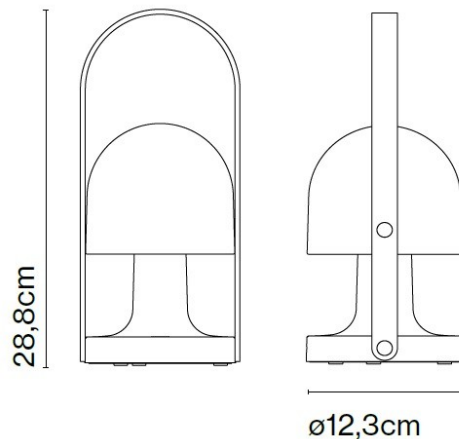

PRODUCT SPECIFICATION

Light Source: 3.5W, 2700K, 216 Lumens

IP Code: 20

Dimming: Integrated dimmer on the product.

Dimensions: Ø12.3cm
Height: 28.8cm

For all sales and technical enquiries, please contact:

+44 (0)114 263 4266