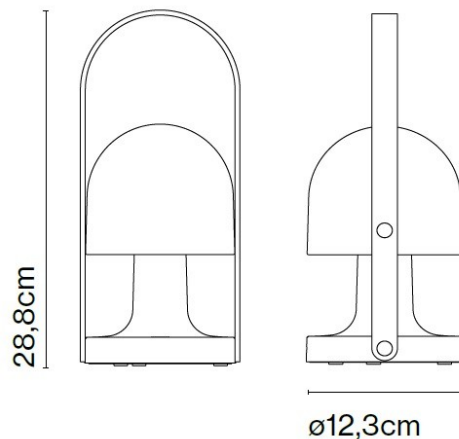

PRODUCT SPECIFICATION

Light Source: 3.5W, 2700K, 216 Lumens

IP Code: 20

Dimming: Integrated dimmer on the product.

Dimensions: Ø12.3cm
Height: 28.8cm

For all sales and technical enquiries, please contact:

+44 (0)114 263 4266