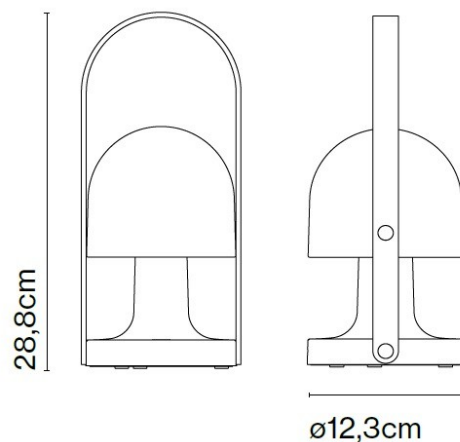

PRODUCT SPECIFICATION

Light Source: 3.5W, 2700K, 216 Lumens

IP Code: 20

Dimming: Integrated dimmer on the product.

Dimensions: Ø12.3cm
Height: 28.8cm

For all sales and technical enquiries, please contact:

+44 (0)114 263 4266