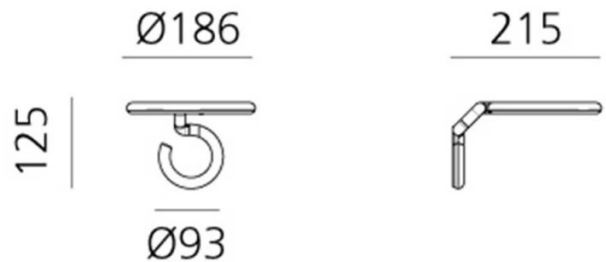

### Artemide Vine LED Spot Light

**BRAND NEW, OVERSTOCKED, ORIGINAL PACKAGING.  
1 x Black Available.**

A more compact version of the [Vine Wall Light](#), the Artemide Vine Spot boasts a smaller frame without any detriment to the light output. This wall light combines technological advancements with a simplistic and sleek form, the structure measuring only 16mm in diameter, resulting in minimalism and creating perfect harmony.

**Please Note: This wall light utilises a cable & plug so must be installed near a socket**

## PRODUCT SPECIFICATION

**Light Source:** 8W, 3000K, 602 Lumens

**IP Code:** 20

**Dimming:** Integrated dimmer on the product.

**Dimensions:** Head: Ø18.6cm  
Height: 12.5cm  
Depth: 21.5cm  
Base: Ø9.3cm