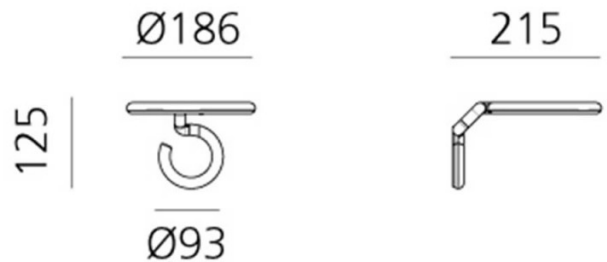

### Artemide Vine LED Spot Light

**BRAND NEW, OVERSTOCKED, ORIGINAL PACKAGING.  
1 x Black Available.**

A more compact version of the [Vine Wall Light](#), the Artemide Vine Spot boasts a smaller frame without any detriment to the light output. This wall light combines technological advancements with a simplistic and sleek form, the structure measuring only 16mm in diameter, resulting in minimalism and creating perfect harmony.

**Please Note: This wall light utilises a cable & plug so must be installed near a socket**

## PRODUCT SPECIFICATION

**Light Source:** 8W, 3000K, 602 Lumens

**IP Code:** 20

**Dimming:** Integrated dimmer on the product.

**Dimensions:** Head: Ø18.6cm  
Height: 12.5cm  
Depth: 21.5cm  
Base: Ø9.3cm