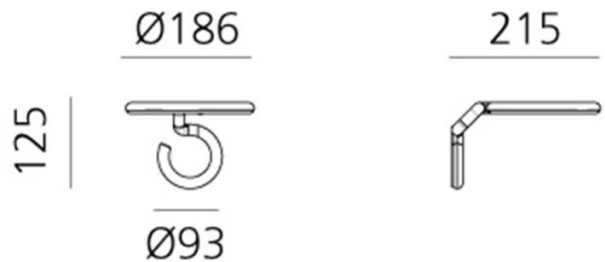

### Artemide Vine LED Spot Light

**BRAND NEW, OVERSTOCKED, ORIGINAL PACKAGING.  
1 x Black Available.**

A more compact version of the [Vine Wall Light](#), the Artemide Vine Spot boasts a smaller frame without any detriment to the light output. This wall light combines technological advancements with a simplistic and sleek form, the structure measuring only 16mm in diameter, resulting in minimalism and creating perfect harmony.

**Please Note: This wall light utilises a cable & plug so must be installed near a socket**

## PRODUCT SPECIFICATION

**Light Source:** 8W, 3000K, 602 Lumens

**IP Code:** 20

**Dimming:** Integrated dimmer on the product.

**Dimensions:** Head: Ø18.6cm  
Height: 12.5cm  
Depth: 21.5cm  
Base: Ø9.3cm