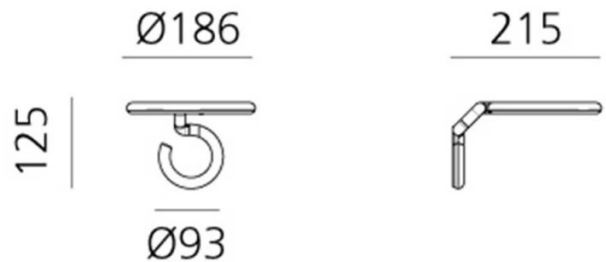

CLEARANCE
OFFERS

LA10782/SPOT/CL

Artemide Vine LED Spot Light CLEARANCE

SOURCE: <https://www.davidvillagelighting.co.uk/product/Artemide-Vine-LED-Spot-Light-CLEARANCE/10001599>

PRODUCT DESCRIPTION

Designer: BIG

Artemide Vine LED Spot Light

**BRAND NEW, OVERSTOCKED, ORIGINAL PACKAGING.
1 x Black Available.**

A more compact version of the [Vine Wall Light](#), the Artemide Vine Spot boasts a smaller frame without any detriment to the light output. This wall light combines technological advancements with a simplistic and sleek form, the structure measuring only 16mm in diameter, resulting in minimalism and creating perfect harmony.

Vine Spot is a beautiful example of how Artemide has leaned into contemporary advancements, the technological complexity is perfectly encapsulated in a simple form. The uninterrupted line created by Vine plays the role of base, stem, and diffuser.

Please Note: This wall light utilises a cable & plug so must be installed near a socket

PRODUCT SPECIFICATION

Light Source: 8W, 3000K, 602 Lumens

IP Code: 20

Dimming: Integrated dimmer on the product.

Dimensions: Head: Ø18.6cm
Height: 12.5cm
Depth: 21.5cm
Base: Ø9.3cm