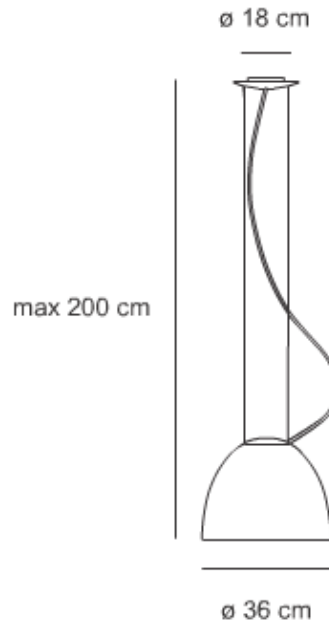

PRODUCT SPECIFICATION

- Light Source:** 30W, 2700K, 1287 lumens
- IP Code:** 20
- Dimming:** Dimmable with Push to make/switch dimming, dimmable using push to make switches. Please consult your electrician, additional wiring may be required on-site.
- Dimensions:** Ø36cm
Height: 28.5cm
Cable Length: 200cm