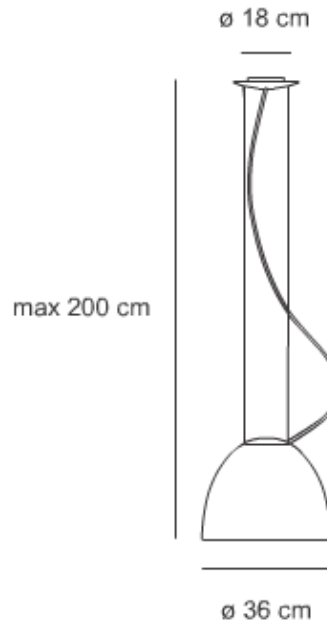

PRODUCT SPECIFICATION

- Light Source:** 30W, 2700K, 1287 lumens
- IP Code:** 20
- Dimming:** Dimmable with Push to make/switch dimming, dimmable using push to make switches. Please consult your electrician, additional wiring may be required on-site.
- Dimensions:** Ø36cm
Height: 28.5cm
Cable Length: 200cm