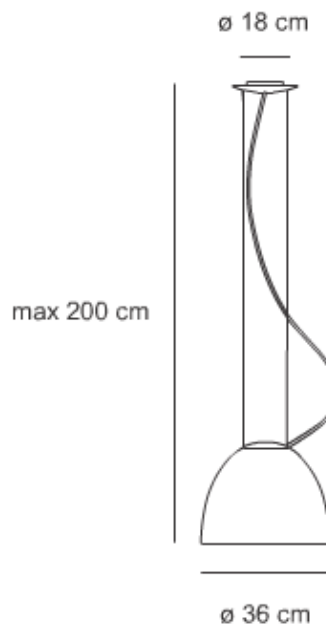

PRODUCT SPECIFICATION

Light Source:	30W, 2700K, 1287 lumens
IP Code:	20
Dimming:	Dimmable with Push to make/switch dimming, dimmable using push to make switches. Please consult your electrician, additional wiring may be required on-site.
Dimensions:	Ø36cm Height: 28.5cm Cable Length: 200cm