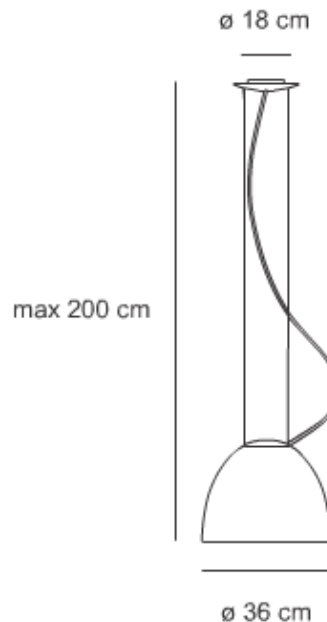

## PRODUCT SPECIFICATION

- Light Source:** 30W, 2700K, 1287 lumens
- IP Code:** 20
- Dimming:** Dimmable with Push to make/switch dimming, dimmable using push to make switches. Please consult your electrician, additional wiring may be required on-site.
- Dimensions:** Ø36cm  
Height: 28.5cm  
Cable Length: 200cm