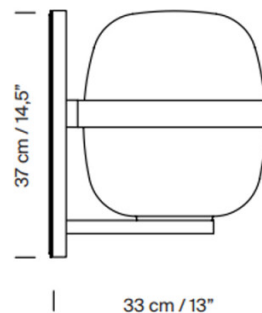

A classic design by Miguel Mila, and a recent addition to the [Cesta collection](#), the Santa & Cole Wally Cesta Wall Light is a larger version of its counterpart [Wally Cestita](#) - and was created to adapt larger spaces. This wall light is characterised by its classic globe shade that works as a diffuser and casts a subtle ambient glow. Thanks to the IP65 rating, the Wally Cesta can be utilised in outdoor settings as well as indoors, offering more protection than the smaller version.

PRODUCT SPECIFICATION

- Light Source:** 1 x Max 11W E27 LED (included)
- IP Code:** 65
- Dimming:** Dimmable via mains phase dimming.
- Dimensions:** Ø28cm
Height: 37cm
Depth: 33cm

For all sales and technical enquiries, please contact: