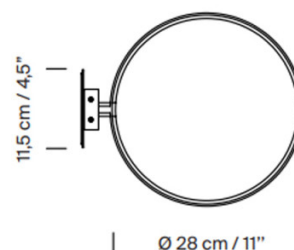

A classic design by Miguel Mila, and a recent addition to the [Cesta collection](#), the Santa & Cole Wally Cesta Wall Light is a larger version of its counterpart [Wally Cestita](#) - and was created to adapt larger spaces. This wall light is characterised by its classic globe shade that works as a diffuser and casts a subtle ambient glow. Thanks to the IP65 rating, the Wally Cesta can be utilised in outdoor settings as well as indoors, offering more protection than the smaller version.

PRODUCT SPECIFICATION

- Light Source:** 1 x Max 11W E27 LED (included)
- IP Code:** 65
- Dimming:** Dimmable via mains phase dimming.
- Dimensions:** Ø28cm
Height: 37cm
Depth: 33cm

For all sales and technical enquiries, please contact: