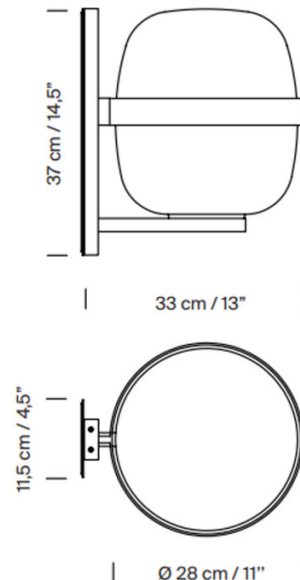

### Santa & Cole Wally Cesta Wall Light

A classic design by Miguel Mila, and a recent addition to the [Cesta collection](#), the Santa & Cole Wally Cesta Wall Light is a larger version of its counterpart [Wally Cestita](#) - and was created to adapt larger spaces. This wall light is characterised by its classic globe shade that works as a diffuser and casts a subtle ambient glow. Thanks to the IP65 rating, the Wally Cesta can be utilised in outdoor settings as well as indoors, offering more protection than the smaller version.

## PRODUCT SPECIFICATION

- Light Source:** 1 x Max 11W E27 LED (included)
- IP Code:** 65
- Dimming:** Dimmable via mains phase dimming.
- Dimensions:** Ø28cm  
Height: 37cm  
Depth: 33cm

For all sales and technical enquiries, please contact: