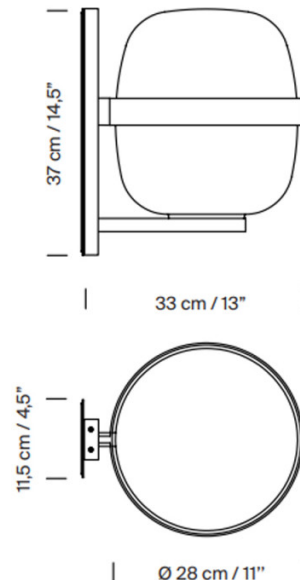

A classic design by Miguel Mila, and a recent addition to the [Cesta collection](#), the Santa & Cole Wally Cesta Wall Light is a larger version of its counterpart [Wally Cestita](#) - and was created to adapt larger spaces. This wall light is characterised by its classic globe shade that works as a diffuser and casts a subtle ambient glow. Thanks to the IP65 rating, the Wally Cesta can be utilised in outdoor settings as well as indoors, offering more protection than the smaller version.

PRODUCT SPECIFICATION

- Light Source:** 1 x Max 11W E27 LED (included)
- IP Code:** 65
- Dimming:** Dimmable via mains phase dimming.
- Dimensions:** Ø28cm
Height: 37cm
Depth: 33cm

For all sales and technical enquiries, please contact: