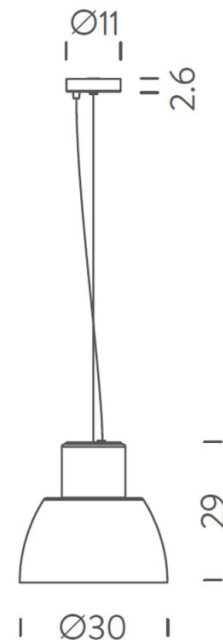

NEMO

Nemo Lighting Lorosae Pendant

LA10950

SOURCE: <https://www.davidvillagelighting.co.uk/product/Nemo-Lighting-Lorosae-Pendant/10001580>

PRODUCT DESCRIPTION

Designer: Alvaro Siza

Nemo Lighting Lorosae Pendant

Originally designed by Alvaro Siza in 1999 for a solo exhibition, the Nemo Lighting Lorosae Pendant features a sleek translucent glass shade that is available in 5 glossy colours - the design utilises a white interior shade to preserve the natural colour of the light source and optimises the output.

PRODUCT SPECIFICATION

- Light Source:** 1 x Max 100W E27 LED (excluded)
- IP Code:** 20
- Dimming:** Dimmable via mains phase dimming.
- Dimensions:** Ø30cm
 Shade Height: 29cm
 Drop Height: 250cm
 Ceiling Canopy: Ø11cm