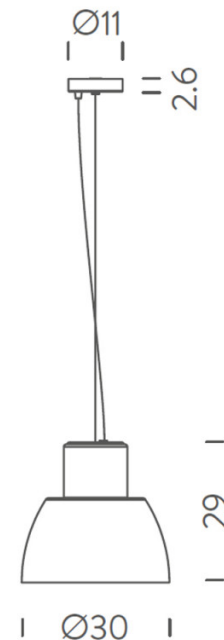

### PRODUCT SPECIFICATION

**Light Source:** 1 x Max 100W E27 LED (excluded)

**IP Code:** 20

**Dimming:** Dimmable via mains phase dimming.

**Dimensions:** Ø30cm  
Shade Height: 29cm  
Drop Height: 250cm  
Ceiling Canopy: Ø11cm