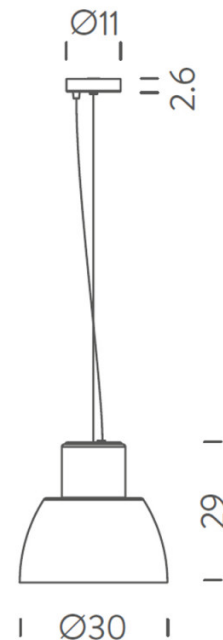

### PRODUCT SPECIFICATION

- Light Source:** 1 x Max 100W E27 LED (excluded)
- IP Code:** 20
- Dimming:** Dimmable via mains phase dimming.
- Dimensions:** Ø30cm  
Shade Height: 29cm  
Drop Height: 250cm  
Ceiling Canopy: Ø11cm