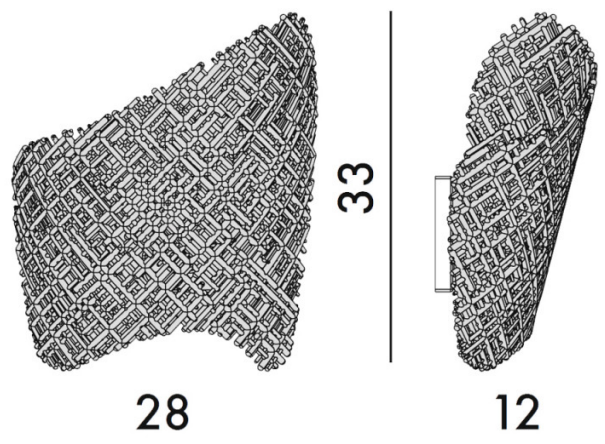

**Kartell**

**Kartell Tea Wall Light**

LA10745/W

SOURCE: <https://www.davidvillagelighting.co.uk/product/Kartell-Tea-Wall-Light/10001577>

**PRODUCT DESCRIPTION**

**Designer:** Ferruccio Laviani

**Kartell Tea Wall Light**

The Kartell Tea Wall Light is an abstract lighting solution, crafted from recycled ABS, although it appears to be crafted from ceramic. With this wall light, they have proven that it is possible to utilise modern-day sustainable materials to achieve a natural and fragile look. This results in Tea not only being durable and authentic but also eco-friendly. A perfect combination of functionality and sustainability.

Designed by Ferruccio Laviani, the shade aims to resemble a hand encapsulating the light source, with the illumination escaping through the irregular patterns that define it in a chiaroscuro effect, resulting in a creative play of shadows across your wall. The Tea Applique allows you to choose between four natural finish options, each providing a warm and inviting ambient glow. This makes the Kartell Tea Wall Light perfect for living areas, bedrooms, reading nooks and dining rooms. Tea by Kartell can not only blend into any modern interior but enhance it.

**PRODUCT SPECIFICATION**

- Light Source:** 1 x Max 7W G9 LED Non-Dimmable (included)
- IP Code:** 20
- Dimming:** Dimmable via mains phase dimming (when using a Dimmable bulb).
- Dimensions:** Width: 28cm  
Height: 33cm  
Depth: 12cm