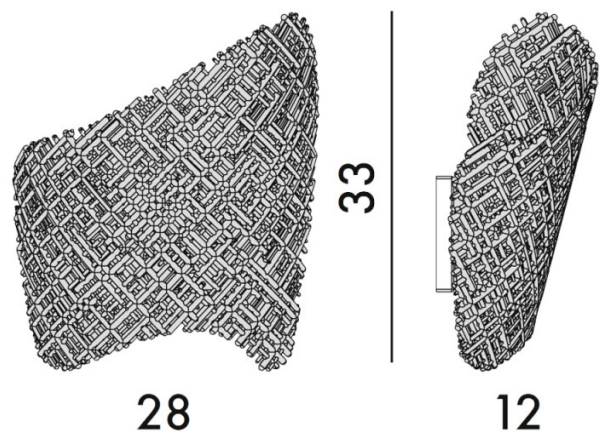

Kartell

Kartell Tea Wall Light

LA10745/W

SOURCE: <https://www.davidvillagelighting.co.uk/product/Kartell-Tea-Wall-Light/10001577>

PRODUCT DESCRIPTION

Designer: Ferruccio Laviani

Kartell Tea Wall Light

The Kartell Tea Wall Light is an abstract lighting solution, crafted from recycled ABS, although it appears to be crafted from ceramic. With this wall light, they have proven that it is possible to utilise modern-day sustainable materials to achieve a natural and fragile look. This results in Tea not only being durable and authentic but also eco-friendly. A perfect combination of functionality and sustainability.

Designed by Ferruccio Laviani, the shade aims to resemble a hand encapsulating the light source, with the illumination escaping through the irregular patterns that define it in a chiaroscuro effect, resulting in a creative play of shadows across your wall. The Tea Applique allows you to choose between four natural finish options, each providing a warm and inviting ambient glow. This makes the Kartell Tea Wall Light perfect for living areas, bedrooms, reading nooks and dining rooms. Tea by Kartell can not only blend into any modern interior but enhance it.

PRODUCT SPECIFICATION

- Light Source:** 1 x Max 7W G9 LED Non-Dimmable (included)
- IP Code:** 20
- Dimming:** Dimmable via mains phase dimming (when using a Dimmable bulb).
- Dimensions:** Width: 28cm
Height: 33cm
Depth: 12cm