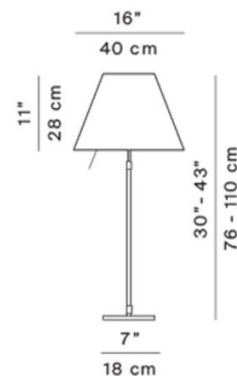

### Luceplan Costanza Telescopic Table Lamp

Ex-Display, boxed in non original packaging.  
Slight signs of wear and tear on the base. See images for exact condition.  
1 x Brass available.

The Luceplan Costanza Telescopic Table Lamp is a perfect combination of modern technology and classic design. This light is easily height adjustable and comes complete with a telescopic stem adjusting between 76cm - 110cm, meaning you can personalise it based on the needs of your space. The Costanza Telescopic also hosts an integrated dimmer in the form of a rod, easily accessible underneath the shade, that grants you with four different lighting levels - this enables you to adjust the intensity of light according to your own needs. This lamp is perfect for next to your sofa as a reading light, on your desk as a soft working light or even in your bedroom for an atmospheric mood light.

## PRODUCT SPECIFICATION

**Light Source:** 1 x Max 105W E27 (excluded)

**IP Code:** 20

**Dimming:** Integrated touch dimmer included on product.

**Dimensions:** Shade: Ø40cm  
Shade Height: 28cm  
Height: 76-110cm  
Base: 18 x 18cm