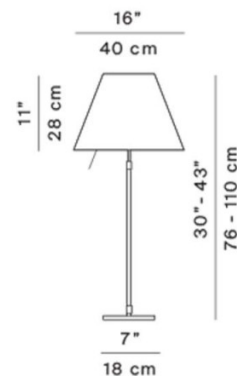

The Luceplan Costanza Telescopic Table Lamp is a perfect combination of modern technology and classic design. This light is easily height adjustable and comes complete with a telescopic stem adjusting between 76cm - 110cm, meaning you can personalise it based on the needs of your space. The Costanza Telescopic also hosts an integrated dimmer in the form of a rod, easily accessible underneath the shade, that grants you with four different lighting levels - this enables you to adjust the intensity of light according to your own needs. This lamp is perfect for next to your sofa as a reading light, on your desk as a soft working light or even in your bedroom for an atmospheric mood light.

PRODUCT SPECIFICATION

Light Source: 1 x Max 105W E27 (excluded)

IP Code: 20

Dimming: Integrated touch dimmer included on product.

Dimensions: Shade: Ø40cm
Shade Height: 28cm
Height: 76-110cm
Base: 18 x 18cm