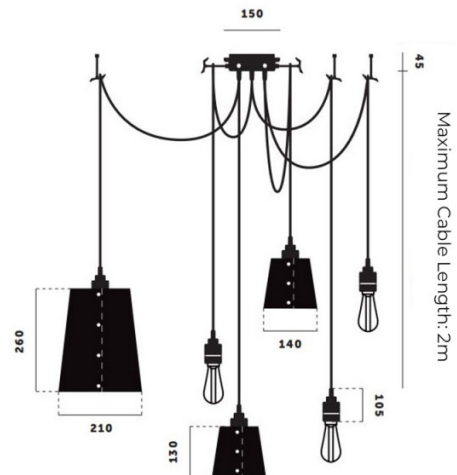

Please Note: The Buster + Punch Hooked Mixed Chandelier comes with 3x ex display Smoke bulbs and 3x ex display Crystal bulbs free of charge.

PRODUCT SPECIFICATION

Light Source: **Included:** 3 x Max 5W E27 LED
Included: 3 x Max 40W E27

IP Code: 20

Dimming: Dimmable via mains phase dimming.

Dimensions: **Small shade:**
Height: 13cm
Width: 14cm

Large shade:
Height: 26cm
Width: 21cm

Bulb Holder: 10.5cm
Maximum Cable Length: 200cm
Ceiling rose: 15cm