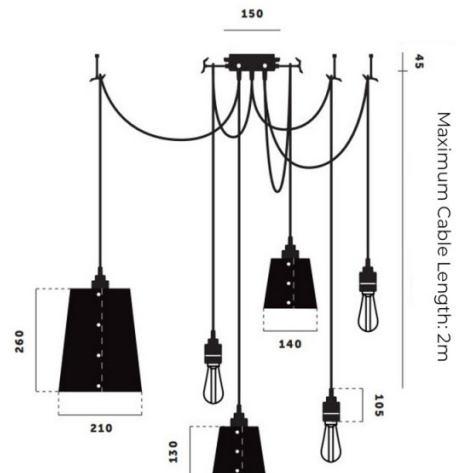

## PRODUCT SPECIFICATION

**Light Source:** Included: 3 x Max 5W E27 LED  
Included: 3 x Max 40W E27

**IP Code:** 20

**Dimming:** Dimmable via mains phase dimming.

**Dimensions:** **Small shade:**  
Height: 13cm  
Width: 14cm

**Large shade:**  
Height: 26cm  
Width: 21cm

Bulb Holder: 10.5cm  
Maximum Cable Length: 200cm  
Ceiling rose: 15cm

**For all sales and technical enquiries, please contact:**

+44 (0)114 263 4266

[info@davidvillagelighting.co.uk](mailto:info@davidvillagelighting.co.uk)