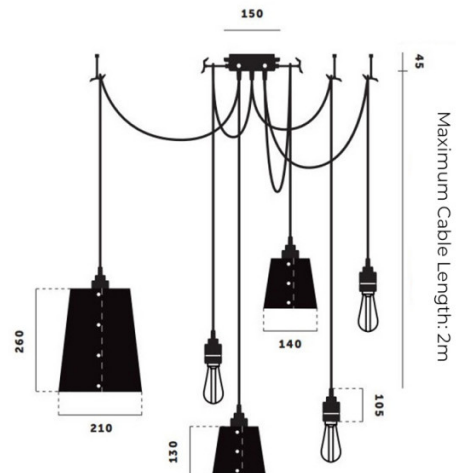

Please Note: The Buster + Punch Hooked Mixed Chandelier comes with 3x ex display Smoke bulbs and 3x ex display Crystal bulbs free of charge.

PRODUCT SPECIFICATION

Light Source: Included: 3 x Max 5W E27 LED
Included: 3 x Max 40W E27

IP Code: 20

Dimming: Dimmable via mains phase dimming.

Dimensions: Small shade:
Height: 13cm
Width: 14cm

Large shade:
Height: 26cm
Width: 21cm

Bulb Holder: 10.5cm
Maximum Cable Length: 200cm
Ceiling rose: 15cm