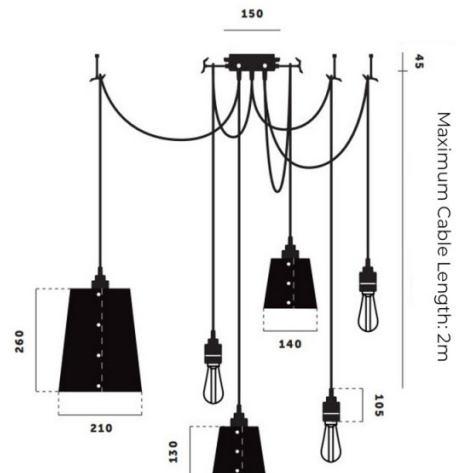

## PRODUCT SPECIFICATION

**Light Source:** Included: 3 x Max 5W E27 LED  
Included: 3 x Max 40W E27

**IP Code:** 20

**Dimming:** Dimmable via mains phase dimming.

**Dimensions: Small shade:**  
Height: 13cm  
Width: 14cm

**Large shade:**  
Height: 26cm  
Width: 21cm

Bulb Holder: 10.5cm  
Maximum Cable Length: 200cm  
Ceiling rose: 15cm

**For all sales and technical enquiries, please contact:**

+44 (0)114 263 4266

[info@davidvillagelighting.co.uk](mailto:info@davidvillagelighting.co.uk)