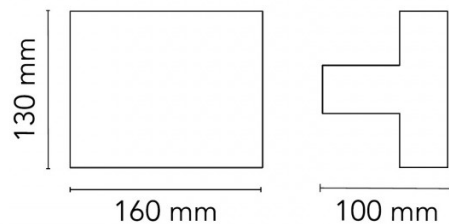

The geometric shape of the Tight Light LED light brings balance to the wall and makes the design pleasing to the eye. The wall lamp provides a direct and indirect light output with an integrated LED light source.

PRODUCT SPECIFICATION

Light Source: 2 x 10W, 3000K, 1989 Lumens

IP Code: 20

Dimming: Non-dimmable.

Dimensions: Width: 16cm
Height: 13cm
Depth: 10cm

For all sales and technical enquiries, please contact:

+44 (0)114 263 4266