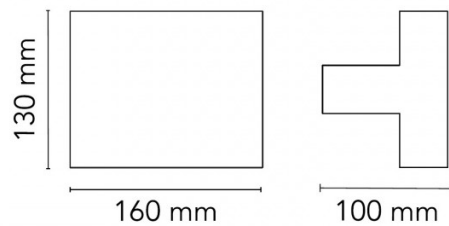

The geometric shape of the Tight Light LED light brings balance to the wall and makes the design pleasing to the eye. The wall lamp provides a direct and indirect light output with an integrated LED light source.

## PRODUCT SPECIFICATION

**Light Source:** 2 x 10W, 3000K, 1989 Lumens

**IP Code:** 20

**Dimming:** Non-dimmable.

**Dimensions:** Width: 16cm  
Height: 13cm  
Depth: 10cm

**For all sales and technical enquiries, please contact:**