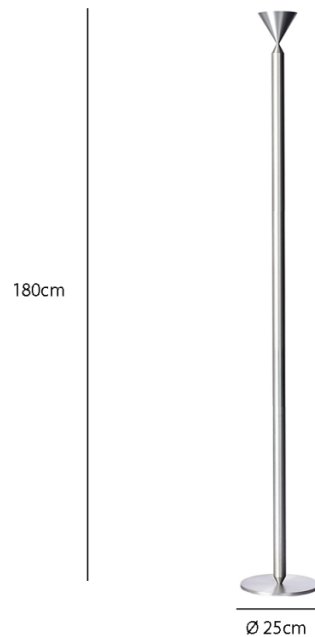

pholc

Pholc Apollo 180 Floor Lamp

LA10943/F

SOURCE: <https://www.davidvillagelighting.co.uk/product/Pholc-Apollo-180-Floor-Lamp/10001542>

PRODUCT DESCRIPTION

Designer: Broberg & Ridderstråle

Pholc Apollo 180 Floor Lamp

Apollo 180 is a Floor Lamp which has been made from a solid piece of machine-turned brass or aluminium. Its conical-shaped shade balances on the top of the aluminium stem like a spinning gyro. Pholc Apollo 180 Floor Lamp is also available as a pendant lamp in multiple colours, that can be used singularly or hanging in various heights as a group constellation. The iconic Apollo collection was awarded Lamp of the Year by Plaza Interiör in 2018. [Pholc Apollo collection](#) consists of two different shaped pendants, a wall light and a floor lamp.

PRODUCT SPECIFICATION

Light Source: 1x Max 7W, GU10 (Excluded)

IP Code: 20

Dimming: In line on off switch on cable

Dimensions: Height: 180cm
Diameter: Ø 25cm

For all sales and technical enquiries, please contact: