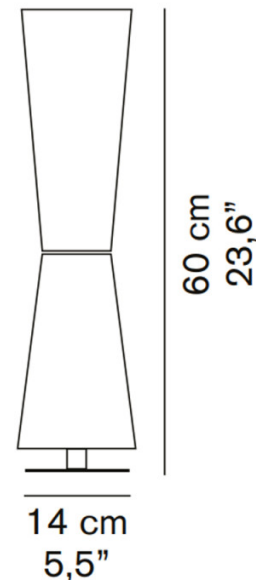

PRODUCT SPECIFICATION

- Light Source:** 2 x Max 60W, E27 (excluded)
- IP Code:** 20
- Dimming:** In-line on/off switch included on the cable.
- Dimensions:** Base: Ø 14cm
Height: 60cm

For all sales and technical enquiries, please contact: