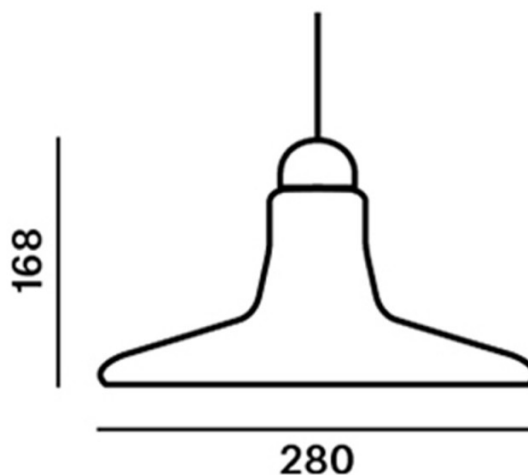

PRODUCT SPECIFICATION

Light Source: 1 x Max 5W GU10 (excluded)

IP Code: 20

Dimming: Dimmable via Triac dimming.

Dimensions: Ø28cm
Height: 16.8cm
Drop Height: 100cm

For all sales and technical enquiries, please contact: