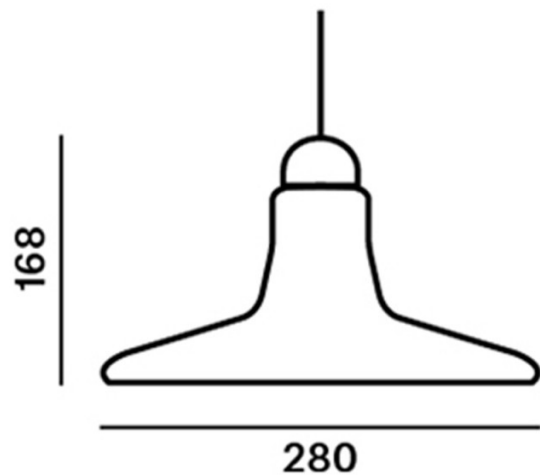

PRODUCT SPECIFICATION

- Light Source:** 1 x Max 5W GU10 (excluded)
- IP Code:** 20
- Dimming:** Dimmable via Triac dimming.
- Dimensions:** Ø28cm
Height: 16.8cm
Drop Height: 100cm

For all sales and technical enquiries, please contact: