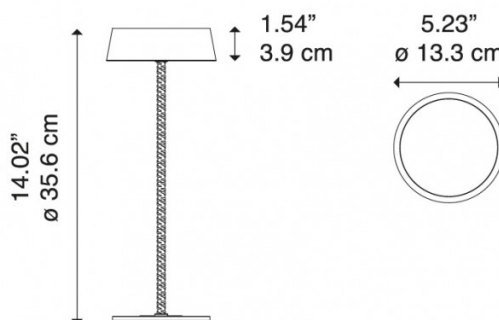

PRODUCT DESCRIPTION

Lodes Rod LED Portable Lamp

Ex-Display, boxed in original packaging.
Hosts a reduced battery capacity of up to 50%.
1 x Soft Pink available.

As its name might hint, the Rod Lamp was inspired by the construction rod. The rod stem connects the base and shade, like two imaginary blocks of cement; rising from the ground and supporting the shade. The LED light source is neatly placed within the shade, while a touch dimmer allows you to adjust its light intensity. Simply tap the top of the shade to turn on, dim and turn off the light. With an IP54 rating, the Rod can also be used in outdoor spaces. These characteristics make the Rod Lamp the perfect lighting solution for commercial spaces, like offices or restaurants.

PRODUCT SPECIFICATION

Light Source: 2W, 3000K, 212 Lumens

IP Code: 54

Dimming: Integrated dimmer on product.

Dimensions: Shade: Ø13.3cm
Shade Height: 3.9cm
Full Height: 35.6cm

For all sales and technical enquiries, please contact: