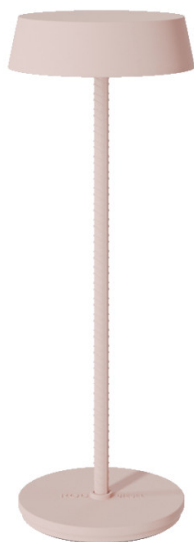

CLEARANCE
OFFERS

Lodes Rod LED Portable Table Lamp CLEARANCE EX-DISPLAY

LA10611/CLEARANCE

SOURCE: <https://www.davidvillagelighting.co.uk/product/Lodes-Rod-LED-Portable-Table-Lamp-CLEARANCE-EX-DISPLAY/10001507>

PRODUCT DESCRIPTION

Lodes Rod LED Portable Lamp

Ex-Display, boxed in original packaging.
Hosts a reduced battery capacity of up to 50%.
1 x Soft Pink available.

As its name might hint, the Rod Lamp was inspired by the construction rod. The rod stem connects the base and shade, like two imaginary blocks of cement; rising from the ground and supporting the shade. The LED light source is neatly placed within the shade, while a touch dimmer allows you to adjust its light intensity. Simply tap the top of the shade to turn on, dim and turn off the light. With an IP54 rating, the Rod can also be used in outdoor spaces. These characteristics make the Rod Lamp the perfect lighting solution for commercial spaces, like offices or restaurants.

PRODUCT SPECIFICATION

Light Source: 2W, 3000K, 212 Lumens

IP Code: 54

Dimming: Integrated dimmer on product.

Dimensions: Shade: Ø13.3cm
Shade Height: 3.9cm
Full Height: 35.6cm

For all sales and technical enquiries, please contact: