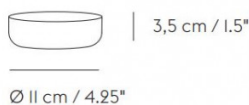

CEILING CAP