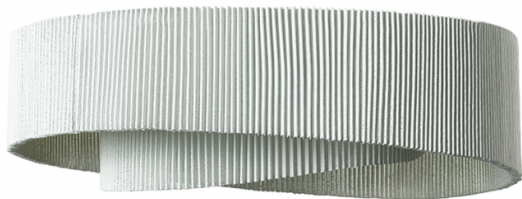

a-emotional light

**a-emotional light Anel An05
LED Ceiling Light**

LA10937/C

SOURCE: <https://www.davidvillagelighting.co.uk/product/a-emotional-light-Anel-An05-LED-Ceiling-Light/10001491>

PRODUCT DESCRIPTION

Designer: Arturo Alvarez

**a-emotional light Anel An05 LED
Ceiling Light**

a-emotional light Anel An05 Ceiling Light was designed by Arturo Alvarez, an award-winning, self-taught Spanish designer. Anel An05 has been built using Alvarez's signature painted stainless steel mesh, SIMETECH®, which allows light to trickle out of the side as well as downward. SIMETECH® is a stainless steel and silicone mesh that is durable and easy to keep clean with a damp cloth. The light source is enclosed by two concentric circle shades, which express a sleek element. Ideal for a living room or lounge, the Anel disperses an even light across the floors and walls of the surrounding area.

Anel An05 Ceiling Light can be exhibited in residential and commercial settings. Anel An05 ceiling light is also available in a pendant version: [Anel An04 Pendant](#) which can be paired together to create a satisfying contemporary display.

PRODUCT SPECIFICATION

- Light Source:** 30W, 2700K, 3540 Lumens
- IP Code:** 20
- Dimming:** Dimmable via triac dimming.
- Dimensions:** Ø60cm
Height: 20cm

1.8cm | 7.8in

Ø35cm | 13.8in

Ø60cm | 23.6in

For all sales and technical enquiries, please contact: