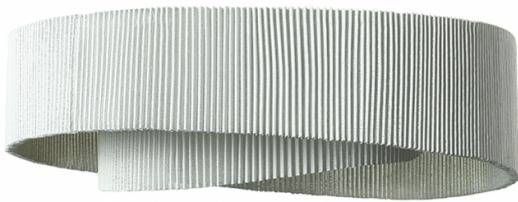

a-emotional light

a-emotional light Anel An05 LED Ceiling Light

LA10937/C

SOURCE: <https://www.davidvillagelighting.co.uk/product/a-emotional-light-Anel-An05-LED-Ceiling-Light/10001491>

PRODUCT DESCRIPTION

Designer: Arturo Alvarez

a-emotional light Anel An05 LED Ceiling Light

a-emotional light Anel An05 Ceiling Light was designed by Arturo Alvarez, an award-winning, self-taught Spanish designer. Anel An05 has been built using Alvarez's signature painted stainless steel mesh, SIMETECH®, which allows light to trickle out of the side as well as downward. SIMETECH® is a stainless steel and silicone mesh that is durable and easy to keep clean with a damp cloth. The light source is enclosed by two concentric circle shades, which express a sleek element. Ideal for a living room or lounge, the Anel disperses an even light across the floors and walls of the surrounding area.

Anel An05 Ceiling Light can be exhibited in residential and commercial settings. Anel An05 ceiling light is also available in a pendant version: [Anel An04 Pendant](#) which can be paired together to create a satisfying contemporary display.

PRODUCT SPECIFICATION

Light Source: 30W, 2700K, 3540 Lumens

IP Code: 20

Dimming: Dimmable via triac dimming.

Dimensions: Ø60cm
Height: 20cm

1.8cm | 7.8in

Ø35cm | 13.8in

Ø60cm | 23.6in