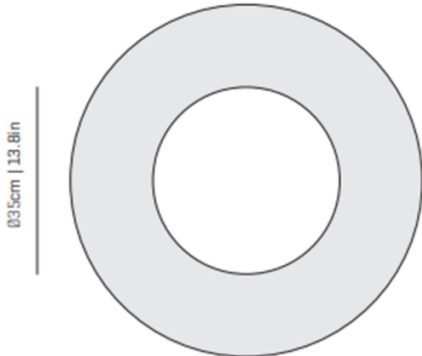

Designer: Arturo Alvarez

**a-emotional light Anel An05 LED
Ceiling Light**

a-emotional light Anel An05 Ceiling Light was designed by Arturo Alvarez, an award-winning, self-taught Spanish designer. Anel An05 has been built using Alvarez's signature painted stainless steel mesh, SIMETECH®, which allows light to trickle out of the side as well as downward. SIMETECH® is a stainless steel and silicone mesh that is durable and easy to keep clean with a damp cloth. The light source is enclosed by two concentric circle shades, which express a sleek element. Ideal for a living room or lounge, the Anel disperses an even light across the floors and walls of the surrounding area.

PRODUCT SPECIFICATION

- Light Source:** 30W, 2700K, 3540 Lumens
- IP Code:** 20
- Dimming:** Dimmable via triac dimming.
- Dimensions:** Ø60cm
Height: 20cm

1.8cm | 7.8in

Ø35cm | 13.8in

Ø60cm | 23.6in

For all sales and technical enquiries, please contact: