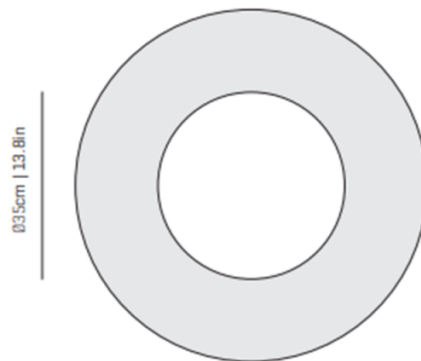

PRODUCT SPECIFICATION

Light Source: 30W, 2700K, 3540 Lumens

IP Code: 20

Dimming: Dimmable via triac dimming.

Dimensions: Ø60cm
Height: 20cm

1.8cm | 7.8in

Ø35cm | 13.8in

Ø60cm | 23.6in