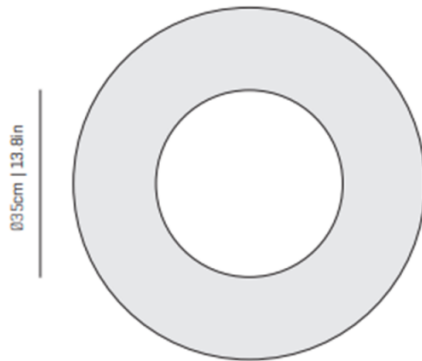

**PRODUCT SPECIFICATION**

- Light Source:** 30W, 2700K, 3540 Lumens
- IP Code:** 20
- Dimming:** Dimmable via triac dimming.
- Dimensions:** Ø60cm  
Height: 20cm

1.8cm | 7.8in

Ø35cm | 13.8in

Ø60cm | 23.6in