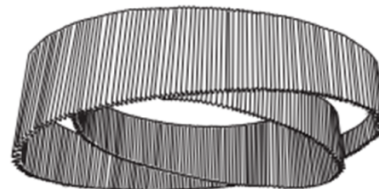

a-emotional light

**a-emotional light Anel An05
LED Ceiling Light**

LA10937/C

SOURCE: <https://www.davidvillagelighting.co.uk/product/a-emotional-light-Anel-An05-LED-Ceiling-Light/10001491>

PRODUCT DESCRIPTION

Designer: Arturo Alvarez

**a-emotional light Anel An05 LED
Ceiling Light**

a-emotional light Anel An05 Ceiling Light was designed by Arturo Alvarez, an award-winning, self-taught Spanish designer. Anel An05 has been built using Alvarez's signature painted stainless steel mesh, SIMETECH®, which allows light to trickle out of the side as well as downward. SIMETECH® is a stainless steel and silicone mesh that is durable and easy to keep clean with a damp cloth. The light source is enclosed by two concentric circle shades, which express a sleek element. Ideal for a living room or lounge, the Anel disperses an even light across the floors and walls of the surrounding area.

Anel An05 Ceiling Light can be exhibited in residential and commercial settings. Anel An05 ceiling light is also available in a pendant version: [Anel An04 Pendant](#) which can be paired together to create a satisfying contemporary display.

PRODUCT SPECIFICATION

- **Light Source:** 30W, 2700K, 3540 Lumens
- **IP Code:** 20
- **Dimming:** Dimmable via triac dimming.
- **Dimensions:** Ø60cm
  Height: 20cm

1.8cm | 7.8in