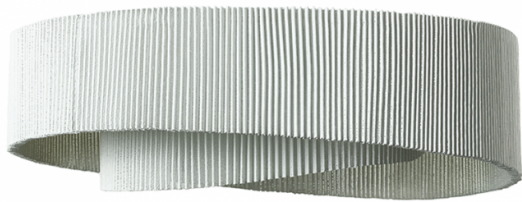

a-emotional light

**a-emotional light Anel An05  
LED Ceiling Light**

LA10937/C

SOURCE: <https://www.davidvillagelighting.co.uk/product/a-emotional-light-Anel-An05-LED-Ceiling-Light/10001491>

**PRODUCT DESCRIPTION**

Designer: Arturo Alvarez

**a-emotional light Anel An05 LED  
Ceiling Light**

a-emotional light Anel An05 Ceiling Light was designed by Arturo Alvarez, an award-winning, self-taught Spanish designer. Anel An05 has been built using Alvarez's signature painted stainless steel mesh, SIMETECH®, which allows light to trickle out of the side as well as downward. SIMETECH® is a stainless steel and silicone mesh that is durable and easy to keep clean with a damp cloth. The light source is enclosed by two concentric circle shades, which express a sleek element. Ideal for a living room or lounge, the Anel disperses an even light across the floors and walls of the surrounding area.

Anel An05 Ceiling Light can be exhibited in residential and commercial settings. Anel An05 ceiling light is also available in a pendant version: [Anel An04 Pendant](#) which can be paired together to create a satisfying contemporary display.

**PRODUCT SPECIFICATION**

- Light Source:** 30W, 2700K, 3540 Lumens
- IP Code:** 20
- Dimming:** Dimmable via triac dimming.
- Dimensions:** Ø60cm  
Height: 20cm

1.8cm | 7.8in

Ø35cm | 13.8in

Ø60cm | 23.6in