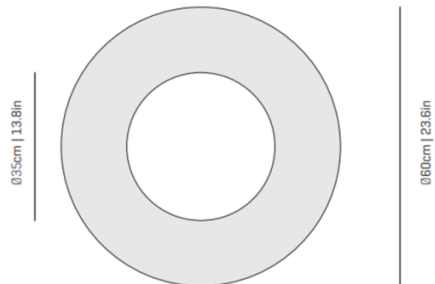

## PRODUCT SPECIFICATION

- Light Source:** 30W, 2700K, 3540 Lumens
- IP Code:** 20
- Dimming:** Dimmable via triac dimming.
- Dimensions:** Shade: Ø60cm  
Height: 20cm

**For all sales and technical enquiries, please contact:**