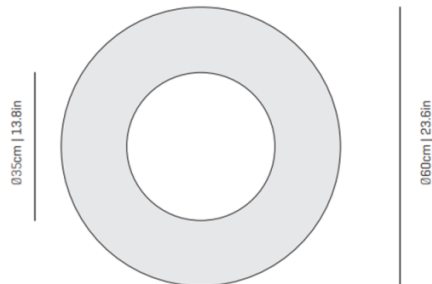

a-emotional light Anel An04 LED Pendant

Anel An04 LED Pendant was created by award-winning Spanish designer, Arturo Alvarez. This pendant is a striking visual feature made from Alvarez's signature painted stainless steel mesh, SIMETECH®. SIMETECH® is easy to cut, fold, and mould into shape, allowing for freedom of design when creating the pendant. It is also durable and easy to clean with a damp cloth. Two steel mesh cylinders enclose the light source and form concentric circles. Anel allows light to trickle through the mesh as well as offering evenly dispersed downward light which makes the Anel An04 perfect for installing above surfaces such as a dining table.

PRODUCT SPECIFICATION

- Light Source:** 30W, 2700K, 3540 Lumens
- IP Code:** 20
- Dimming:** Dimmable via triac dimming.
- Dimensions:** Shade: Ø60cm
Height: 20cm

For all sales and technical enquiries, please contact: