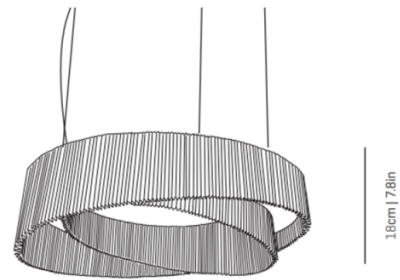

a-emotional light

a-emotional light Anel An04 LED Pendant

LA10937/P

SOURCE: <https://www.davidvillagelighting.co.uk/product/a-emotional-light-Anel-An04-LED-Pendant/10001490>

PRODUCT DESCRIPTION

Designer: Arturo Alvarez

a-emotional light Anel An04 LED Pendant

Anel An04 LED Pendant was created by award-winning Spanish designer, Arturo Alvarez. This pendant is a striking visual feature made from Alvarez's signature painted stainless steel mesh, SIMETECH®. SIMETECH® is easy to cut, fold, and mould into shape, allowing for freedom of design when creating the pendant. It is also durable and easy to clean with a damp cloth. Two steel mesh cylinders enclose the light source and form concentric circles. Anel allows light to trickle through the mesh as well as offering evenly dispersed downward light which makes the Anel An04 perfect for installing above surfaces such as a dining table.

a-emotional light Anel An04 Pendant is suitable for both residential and commercial settings. Anel An04 Pendant is also available in a ceiling light version: [a-emotional light Anel An05 Ceiling Light](#) which when paired together, creates a beautifully aesthetically pleasing display.

PRODUCT SPECIFICATION

- **Light Source:** 30W, 2700K, 3540 Lumens
- **IP Code:** 20
- **Dimming:** Dimmable via triac dimming.
- **Dimensions:** Shade: Ø60cm
  Height: 20cm