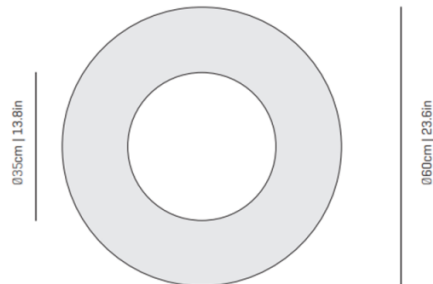

a-emotional light Anel An04 LED Pendant

Anel An04 LED Pendant was created by award-winning Spanish designer, Arturo Alvarez. This pendant is a striking visual feature made from Alvarez's signature painted stainless steel mesh, SIMETECH®. SIMETECH® is easy to cut, fold, and mould into shape, allowing for freedom of design when creating the pendant. It is also durable and easy to clean with a damp cloth. Two steel mesh cylinders enclose the light source and form concentric circles. Anel allows light to trickle through the mesh as well as offering evenly dispersed downward light which makes the Anel An04 perfect for installing above surfaces such as a dining table.

PRODUCT SPECIFICATION

- Light Source:** 30W, 2700K, 3540 Lumens
- IP Code:** 20
- Dimming:** Dimmable via triac dimming.
- Dimensions:** Shade: Ø60cm
Height: 20cm

For all sales and technical enquiries, please contact: