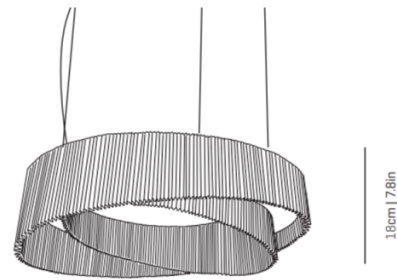

a-emotional light

a-emotional light Anel An04 LED Pendant

LA10937/P

SOURCE: <https://www.davidvillagelighting.co.uk/product/a-emotional-light-Anel-An04-LED-Pendant/10001490>

PRODUCT DESCRIPTION

Designer: Arturo Alvarez

a-emotional light Anel An04 LED Pendant

Anel An04 LED Pendant was created by award-winning Spanish designer, Arturo Alvarez. This pendant is a striking visual feature made from Alvarez's signature painted stainless steel mesh, SIMETECH®. SIMETECH® is easy to cut, fold, and mould into shape, allowing for freedom of design when creating the pendant. It is also durable and easy to clean with a damp cloth. Two steel mesh cylinders enclose the light source and form concentric circles. Anel allows light to trickle through the mesh as well as offering evenly dispersed downward light which makes the Anel An04 perfect for installing above surfaces such as a dining table.

PRODUCT SPECIFICATION

- Light Source:** 30W, 2700K, 3540 Lumens
- IP Code:** 20
- Dimming:** Dimmable via triac dimming.
- Dimensions:** Shade: Ø60cm
Height: 20cm

For all sales and technical enquiries, please contact: