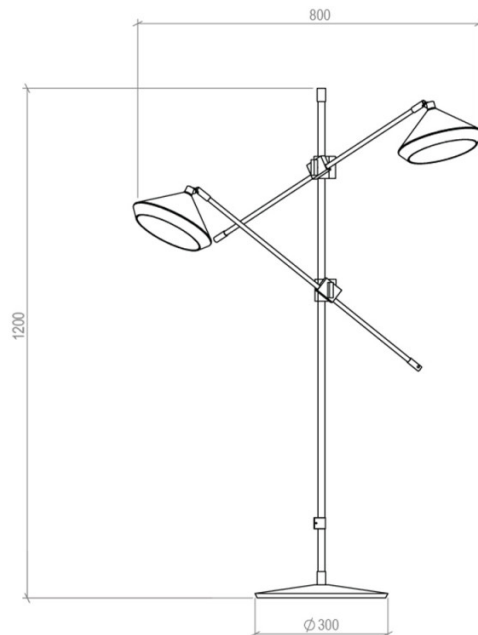

Bert Frank Shear Floor Lamp

LA10933/F

SOURCE: <https://www.davidvillagelighting.co.uk/product/Bert-Frank-Shear-Floor-Lamp/10001481>

PRODUCT DESCRIPTION

Designer: Bert Frank Design Team

Bert Frank Shear Floor Lamp

The Bert Frank Shear Floor Lamp is the only lighting solution in the collection that offers numerous light sources. This elegant and timeless lighting solution has functionality at the heart of its design. The shades are available in either a black, white or oxblood finish with warm brass stems and detailing, the brushed finish on each inner shade produces a soft, warm light and the arms can be easily rotated, tilted and extended so the shades can be positioned exactly where light is required.

The Shear Floor Lamp can also be provided with a satin nickel or dark bronze structure, please [contact us](#) for more information and pricing.

PRODUCT SPECIFICATION

- Light Source:** 2 x Max 4W G9 LED (included)
- IP Code:** 20
- Dimming:** In-line on/off switch on the cable.
- Dimensions:** Height: 120cm
Width: 80cm
Base: Ø30cm
Cable Length: 200cm