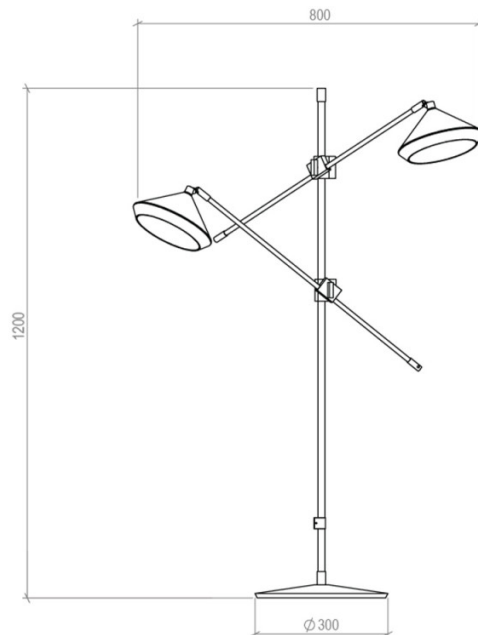

### Bert Frank Shear Floor Lamp

The Bert Frank Shear Floor Lamp is the only lighting solution in the collection that offers numerous light sources. This elegant and timeless lighting solution has functionality at the heart of its design. The shades are available in either a black, white or oxblood finish with warm brass stems and detailing, the brushed finish on each inner shade produces a soft, warm light and the arms can be easily rotated, tilted and extended so the shades can be positioned exactly where light is required.

## PRODUCT SPECIFICATION

- Light Source:** 2 x Max 4W G9 LED (included)
- IP Code:** 20
- Dimming:** In-line on/off switch on the cable.
- Dimensions:** Height: 120cm  
Width: 80cm  
Base: Ø30cm  
Cable Length: 200cm