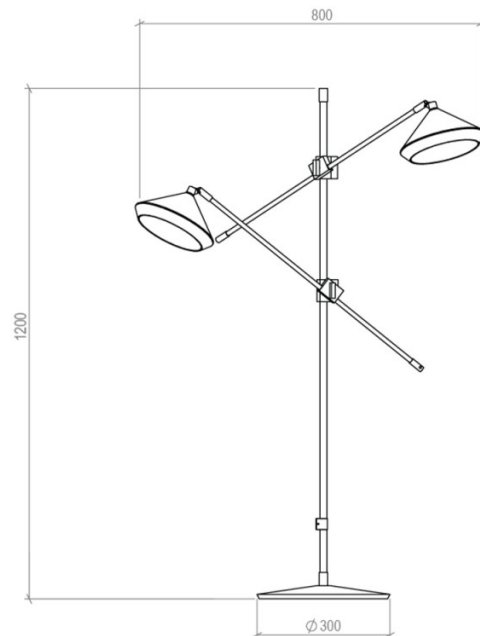

Bert Frank Shear Floor Lamp

LA10933/F

SOURCE: <https://www.davidvillagelighting.co.uk/product/Bert-Frank-Shear-Floor-Lamp/10001481>

PRODUCT DESCRIPTION

Designer: Bert Frank Design Team

Bert Frank Shear Floor Lamp

The Bert Frank Shear Floor Lamp is the only lighting solution in the collection that offers numerous light sources. This elegant and timeless lighting solution has functionality at the heart of its design. The shades are available in either a black or white finish with warm brass stems and detailing, the brushed finish on each inner shade produces a soft, warm light and the arms can be easily rotated, tilted and extended so the shades can be positioned exactly where light is required.

PRODUCT SPECIFICATION

- Light Source:** 2 x Max 4W G9 LED (included)
- IP Code:** 20
- Dimming:** In-line on/off switch on the cable.
- Dimensions:** Height: 120cm
Width: 80cm
Base: Ø30cm
Cable Length: 200cm