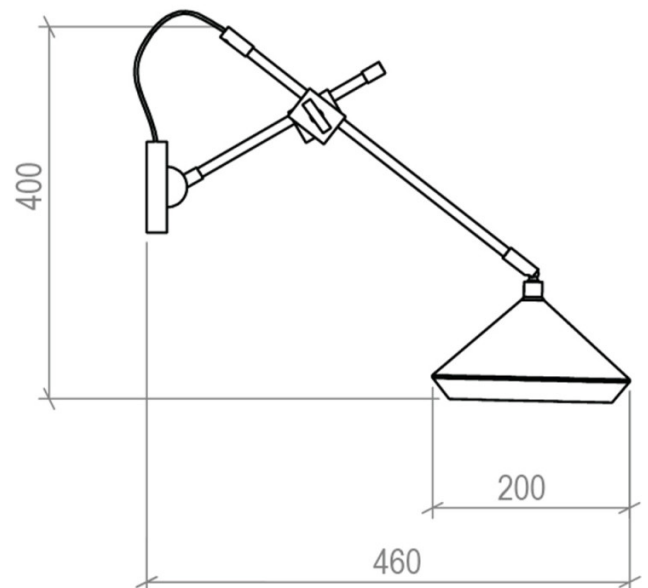

The Bert Frank Shear Wall Light is crafted from brass and turned metal, providing the option between a black or white shade with warm brass details. A brushed finish on the inner shade produces a soft, warm light, which can be easily dimmed to suit your preferred ambience - whilst the adjustable arms allow you to personalise the height, reach and angle of the wall lamp.

The Shear Floor Lamp can also be provided with a satin nickel or dark bronze structure, please [contact us](#) for more information and pricing.

PRODUCT SPECIFICATION

Light Source: 1 x Max 3W G9 LED (included)

IP Code: 20

Dimming: Dimmable via mains phase dimming.

Dimensions: Shade: Ø20cm
Height: 40cm
Depth: 46cm
Wall Mount: Ø9cm

For all sales and technical enquiries, please contact:

+44 (0)114 263 4266

info@davidvillagelighting.co.uk