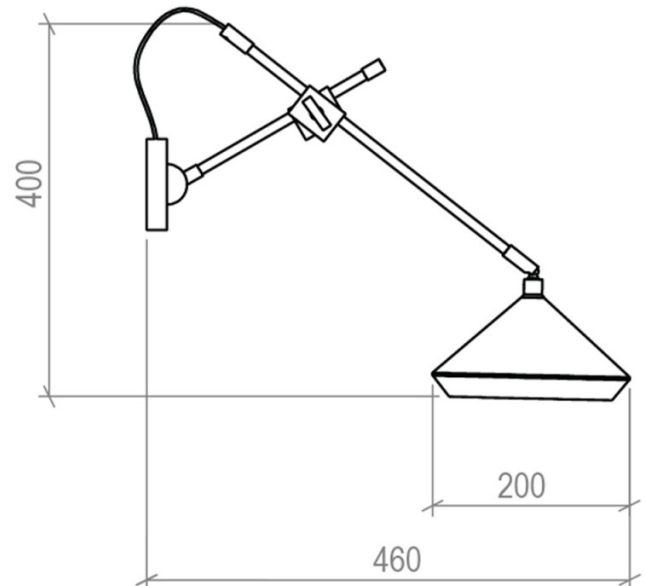

# Bert Frank Shear Wall Light

LA10933/W

SOURCE: <https://www.davidvillagelighting.co.uk/product/Bert-Frank-Shear-Wall-Light/10001479>

The Bert Frank Shear Wall Light is crafted from brass and turned metal, providing the option between a black or white shade with warm brass details. A brushed finish on the inner shade produces a soft, warm light, which can be easily dimmed to suit your preferred ambience - whilst the adjustable arms allow you to personalise the height, reach and angle of the wall lamp.

## PRODUCT SPECIFICATION

- Light Source:** 1 x Max 3W G9 LED (included)
- IP Code:** 20
- Dimming:** Dimmable via mains phase dimming.
- Dimensions:** Shade: Ø20cm  
Height: 40cm  
Depth: 46cm  
Wall Mount: Ø9cm