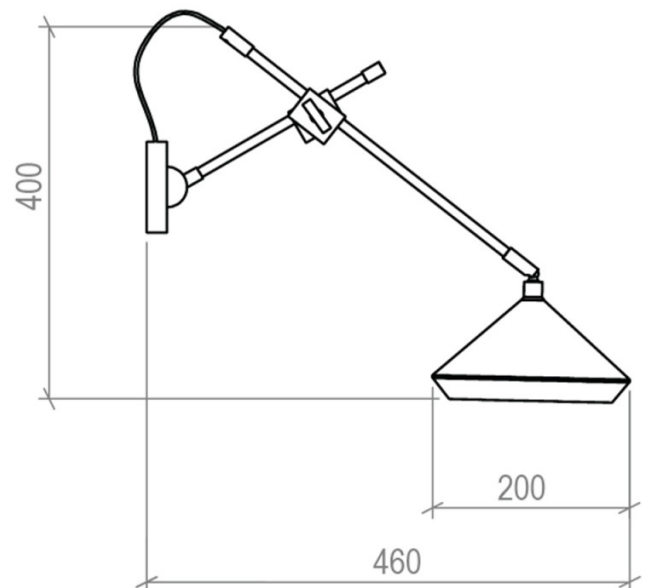

The Bert Frank Shear Wall Light is crafted from brass and turned metal, providing the option between a black or white shade with warm brass details. A brushed finish on the inner shade produces a soft, warm light, which can be easily dimmed to suit your preferred ambience - whilst the adjustable arms allow you to personalise the height, reach and angle of the wall lamp.

The Shear Floor Lamp can also be provided with a satin nickel or dark bronze structure, please [contact us](#) for more information and pricing.

PRODUCT SPECIFICATION

Light Source: 1 x Max 3W G9 LED (included)

IP Code: 20

Dimming: Dimmable via mains phase dimming.

Dimensions: Shade: Ø20cm
Height: 40cm
Depth: 46cm
Wall Mount: Ø9cm

For all sales and technical enquiries, please contact:

+44 (0)114 263 4266

info@davidvillagelighting.co.uk