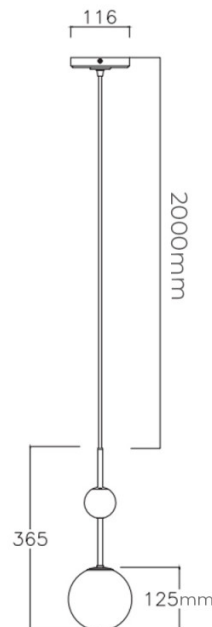

Bert Frank Rift Pendant

LA10932/P

SOURCE: <https://www.davidvillagelighting.co.uk/product/Bert-Frank-Rift-Pendant/10001477>

PRODUCT DESCRIPTION

Designer: Bert Frank Design Team

Bert Frank Rift Pendant

The Bert Frank Rift Pendant is a slender and elegant hanging lamp, combining a clean and crisp design with high-quality materials. The spherical glass diffuser not only produces a calming ambient glow but also perfectly complements the brushed brass detailing. The Rift Pendant can also be easily dimmed to personalise the ambience of your room.

PRODUCT SPECIFICATION

- Light Source:** 1 x Max 4W G9 (included)
- IP Code:** 20
- Dimming:** Dimmable via mains phase.
- Dimensions:** Shade: Ø12.5cm
Structure Height: 36.2cm
Drop Height: 200cm
Ceiling Canopy: Ø9.5cm