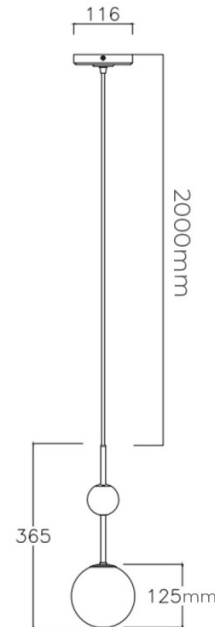

Bert Frank Rift Pendant

LA10932/P

SOURCE: <https://www.davidvillagelighting.co.uk/product/Bert-Frank-Rift-Pendant/10001477>

PRODUCT DESCRIPTION

Designer: Bert Frank Design Team

Bert Frank Rift Pendant

The Bert Frank Rift Pendant is a slender and elegant hanging lamp, combining a clean and crisp design with high-quality materials. The spherical glass diffuser not only produces a calming ambient glow but also perfectly complements the brushed brass detailing. The Rift Pendant can also be easily dimmed to personalise the ambience of your room.

PRODUCT SPECIFICATION

- Light Source:** 1 x Max 4W G9 (included)
- IP Code:** 20
- Dimming:** Dimmable via mains phase.
- Dimensions:** Shade: Ø12.5cm
Structure Height: 36.2cm
Drop Height: 200cm
Ceiling Canopy: Ø9.5cm