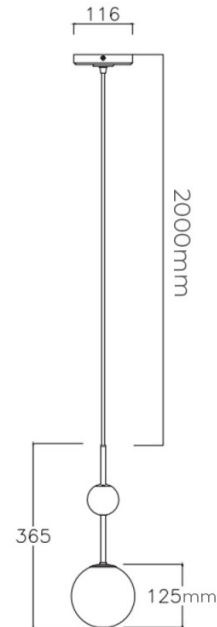

Bert Frank Rift Pendant

LA10932/P

SOURCE: <https://www.davidvillagelighting.co.uk/product/Bert-Frank-Rift-Pendant/10001477>

PRODUCT DESCRIPTION

Designer: Bert Frank Design Team

Bert Frank Rift Pendant

The Bert Frank Rift Pendant is a slender and elegant hanging lamp, combining a clean and crisp design with high-quality materials. The spherical glass diffuser not only produces a calming ambient glow but also perfectly complements the brushed brass detailing. The Rift Pendant can also be easily dimmed to personalise the ambience of your room.

PRODUCT SPECIFICATION

- Light Source:** 1 x Max 4W G9 (included)
- IP Code:** 20
- Dimming:** Dimmable via mains phase.
- Dimensions:**
 - Shade: Ø12.5cm
 - Structure Height: 36.2cm
 - Drop Height: 200cm
 - Ceiling Canopy: Ø9.5cm