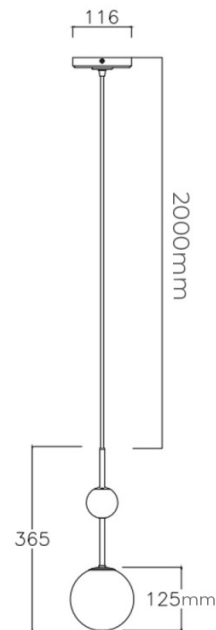

Bert Frank Rift Pendant

LA10932/P

SOURCE: <https://www.davidvillagelighting.co.uk/product/Bert-Frank-Rift-Pendant/10001477>

PRODUCT DESCRIPTION

Designer: Bert Frank Design Team

Bert Frank Rift Pendant

The Bert Frank Rift Pendant is a slender and elegant hanging lamp, combining a clean and crisp design with high-quality materials. The spherical glass diffuser not only produces a calming ambient glow but also perfectly complements the brushed brass detailing. The Rift Pendant can also be easily dimmed to personalise the ambience of your room.

PRODUCT SPECIFICATION

- Light Source:** 1 x Max 4W G9 (included)
- IP Code:** 20
- Dimming:** Dimmable via mains phase.
- Dimensions:** Shade: Ø12.5cm
Structure Height: 36.2cm
Drop Height: 200cm
Ceiling Canopy: Ø9.5cm