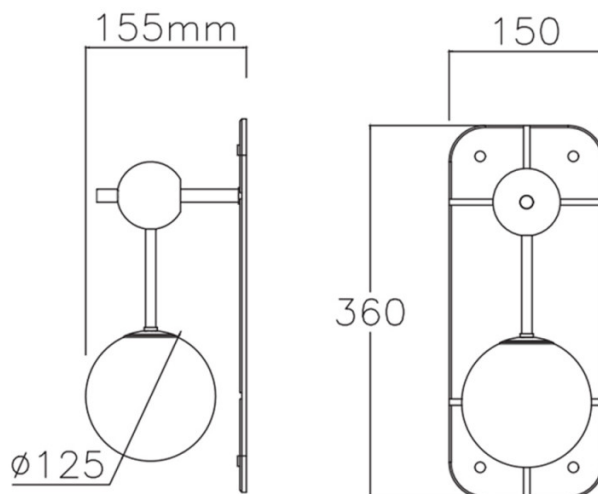

The IP44 rating ensures that the Rift Wall Light can be used in wet spaces such as bathrooms, providing a calming illumination in early mornings and late nights to help you ease into the day or unwind in the evenings. Handcrafted in the UK, this wall light can suit almost any contemporary interior and can be used singularly or in pairs on either side of a bathroom sink or mirror.

## PRODUCT SPECIFICATION

**Light Source:** 1 x Max 3W G9 LED (included)

**IP Code:** 44

**Dimming:** Dimmable via mains phase dimming.

**Dimensions:** Height: 36cm  
Width: 15cm  
Depth: 15.5cm

**For all sales and technical enquiries, please contact:**