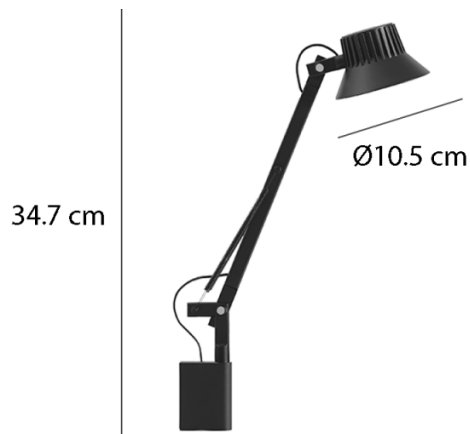

**Muuto Dedicate S1 LED Wall Lamp**

Muuto Dedicate S1 LED Wall Lamp is a contemporary take on the classic lamp which Thomas Bentzen created so that design meets functionality seamlessly. Thoughtfully engineered, the lamp offers integrated cooling ribs, quality lighting, dimming, and an auto-turn-off feature. The diameter of the base guarantees stability whilst moving the lamp arm. This petite wall lamp can save valuable floor and table space and still be functional and decorative. S1 Wall Lamp is a space-saver which is particularly helpful in smaller rooms or areas with limited space for floor or table lamps.

Muuto Dedicate S1 LED Wall Lamp is available in two colourways: brown/green and black. Each lamp structure has been powder-coated for a matte finish whilst the diffuser is injection moulded plastic. Muuto Dedicate S1 LED Wall Lamp is also available as a [Muuto Dedicate S1 Table Lamp](#).

**PRODUCT SPECIFICATION**

**Light Source:** 14W, 3000K, 750 Lumens

**IP Code:** 20

**Dimming:** Integrated dimmer on the product.

**Dimensions:** Shade: Ø10.5cm  
Height: 34.7cm

**For all sales and technical enquiries, please contact:**