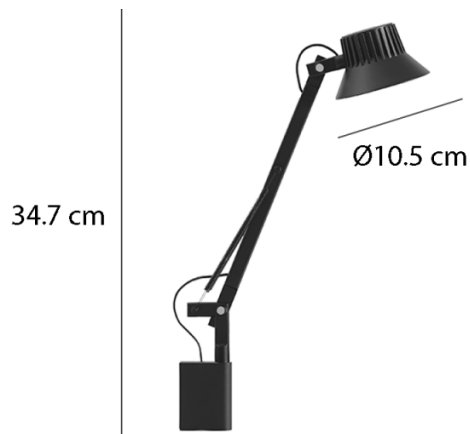

Muuto Dedicate S1 LED Wall Lamp is a contemporary take on the classic lamp which Thomas Bentzen created so that design meets functionality seamlessly. Thoughtfully engineered, the lamp offers integrated cooling ribs, quality lighting, dimming, and an auto-turn-off feature. The diameter of the base guarantees stability whilst moving the lamp arm. This petite wall lamp can save valuable floor and table space and still be functional and decorative. S1 Wall Lamp is a space-saver which is particularly helpful in smaller rooms or areas with limited space for floor or table lamps.

Muuto Dedicate S1 LED Wall Lamp is available in two colourways: brown/green and black. Each lamp structure has been powder-coated for a matte finish whilst the diffuser is injection moulded plastic. Muuto Dedicate S1 LED Wall Lamp is also available as a [Muuto Dedicate S1 Table Lamp](#).

PRODUCT SPECIFICATION

Light Source: 14W, 3000K, 750 Lumens

IP Code: 20

Dimming: Integrated dimmer on the product.

Dimensions: Shade: Ø10.5cm
Height: 34.7cm

For all sales and technical enquiries, please contact: