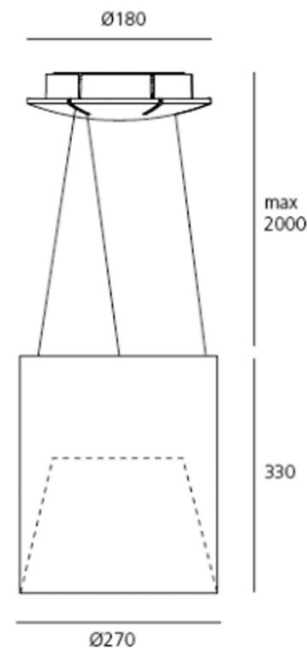

### Artemide Tagora 270 LED Suspension

**Ex-Display, boxed in non-original packaging.  
Some signs of wear and tear, see images for exact condition.  
1 x Black/Blue available.**

The Artemide Tagora Suspension 270 LED is a cylindrical lighting solution, featuring a black aluminium body and a blue interior. It produces a functional ambient downlight that can be easily dimmed to personalise the ambience. It can adjust to a range of contemporary interiors and is excellent for use above kitchen islands, dining tables and stairwells.

**Please Note: The Artemide Tagora Suspension has a reduced drop height of approximately 180cm.**

## PRODUCT SPECIFICATION

- Light Source:** 34W, 3000K, 1636 Lumens
- IP Code:** 20
- Dimming:** Dimmable via Dali dimming systems. Please consult your electrician, additional wiring may be required on-site.
- Dimensions:** Shade: Ø27cm  
Shade Height: 33cm  
Maximum Drop Height: 200cm  
Ceiling Canopy: Ø18cm