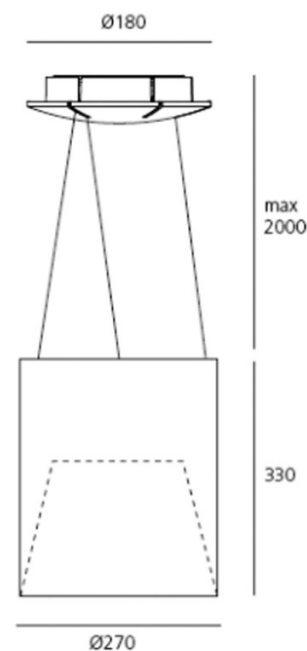

CLEARANCE
OFFERS

LA10917/CLEARANCE

Artemide Tagora 270 LED Suspension CLEARANCE EX- DISPLAY

SOURCE: <https://www.davidvillagelighting.co.uk/product/Artemide-Tagora-270-LED-Suspension-CLEARANCE-EX-DISPLAY/10001467>

PRODUCT DESCRIPTION

Artemide Tagora 270 LED Suspension

**Ex-Display, boxed in non-original packaging.
Some signs of wear and tear, see images for exact condition.
1 x Black/Blue available.**

The Artemide Tagora Suspension 270 LED is a cylindrical lighting solution, featuring a black aluminium body and a blue interior. It produces a functional ambient downlight that can be easily dimmed to personalise the ambience. It can adjust to a range of contemporary interiors and is excellent for use above kitchen islands, dining tables and stairwells.

Please Note: The Artemide Tagora Suspension has a reduced drop height of approximately 180cm.

PRODUCT SPECIFICATION

- Light Source:** 34W, 3000K, 1636 Lumens
- IP Code:** 20
- Dimming:** Dimmable via Dali dimming systems. Please consult your electrician, additional wiring may be required on-site.
- Dimensions:** Shade: Ø27cm
Shade Height: 33cm
Maximum Drop Height: 200cm
Ceiling Canopy: Ø18cm