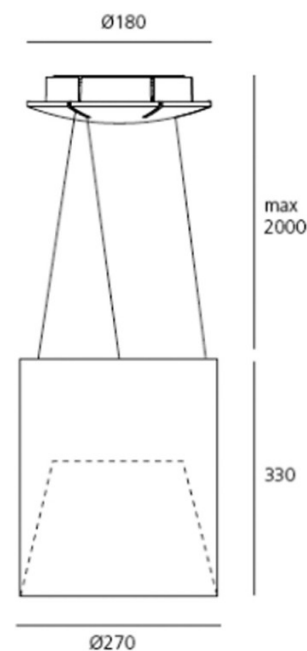

### Artemide Tagora 270 LED Suspension

**Ex-Display, boxed in non-original packaging.  
Some signs of wear and tear, see images for exact condition.  
1 x Black/Blue available.**

The Artemide Tagora Suspension 270 LED is a cylindrical lighting solution, featuring a black aluminium body and a blue interior. It produces a functional ambient downlight that can be easily dimmed to personalise the ambience. It can adjust to a range of contemporary interiors and is excellent for use above kitchen islands, dining tables and stairwells.

**Please Note: The Artemide Tagora Suspension has a reduced drop height of approximately 180cm.**

## PRODUCT SPECIFICATION

- Light Source:** 34W, 3000K, 1636 Lumens
- IP Code:** 20
- Dimming:** Dimmable via Dali dimming systems. Please consult your electrician, additional wiring may be required on-site.
- Dimensions:** Shade: Ø27cm  
Shade Height: 33cm  
Maximum Drop Height: 200cm  
Ceiling Canopy: Ø18cm