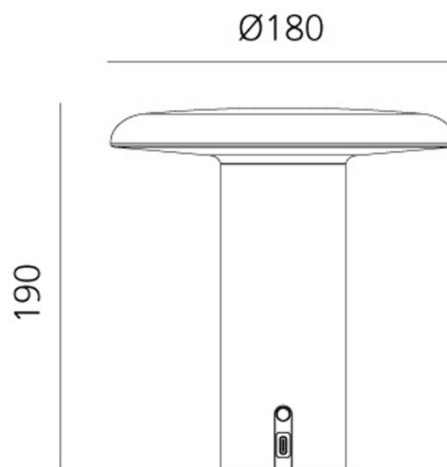

PRODUCT SPECIFICATION

Light Source: 2.4W, 3000K, 145 lumens

IP Code: 20

Dimming: Integrated dimmer on the product.

Dimensions: Shade: Ø18cm
Height: 19.1cm
Base: Ø6.5cm
Charger Cable Length: 75cm

For all sales and technical enquiries, please contact: