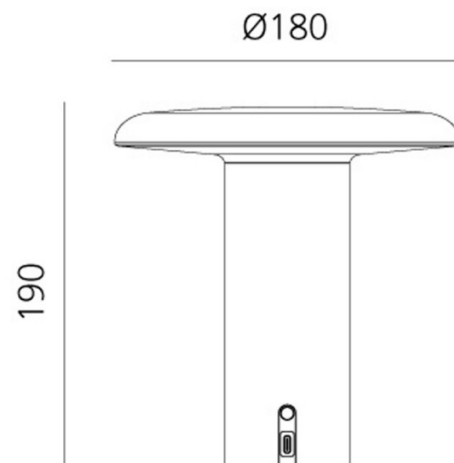

PRODUCT SPECIFICATION

Light Source: 2.4W, 3000K, 145 lumens

IP Code: 20

Dimming: Integrated dimmer on the product.

Dimensions: Shade: Ø18cm
Height: 19.1cm
Base: Ø6.5cm
Charger Cable Length: 75cm

For all sales and technical enquiries, please contact: