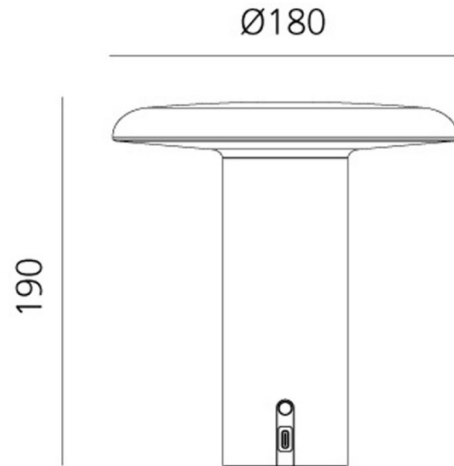

PRODUCT SPECIFICATION

- Light Source:** 2.4W, 3000K, 145 lumens
- IP Code:** 20
- Dimming:** Integrated dimmer on the product.
- Dimensions:** Shade: Ø18cm
 Height: 19.1cm
 Base: Ø6.5cm
 Charger Cable Length: 75cm