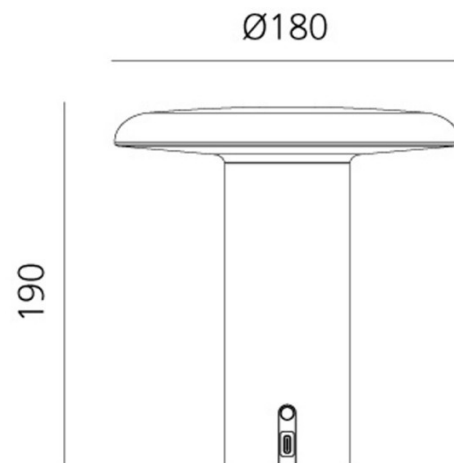

## PRODUCT SPECIFICATION

**Light Source:** 2.4W, 3000K, 145 lumens

**IP Code:** 20

**Dimming:** Integrated dimmer on the product.

**Dimensions:** Shade: Ø18cm  
Height: 19.1cm  
Base: Ø6.5cm  
Charger Cable Length: 75cm