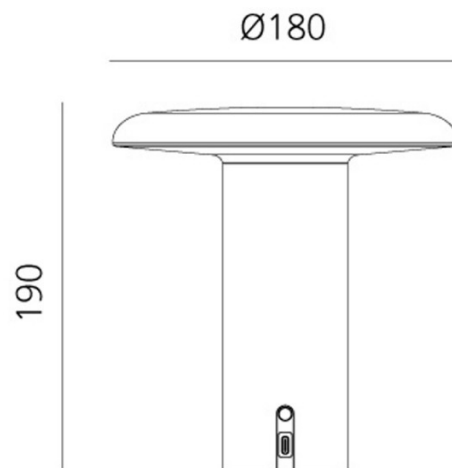

PRODUCT SPECIFICATION

Light Source: 2.4W, 3000K, 145 lumens

IP Code: 20

Dimming: Integrated dimmer on the product.

Dimensions: Shade: Ø18cm
Height: 19.1cm
Base: Ø6.5cm
Charger Cable Length: 75cm

For all sales and technical enquiries, please contact: