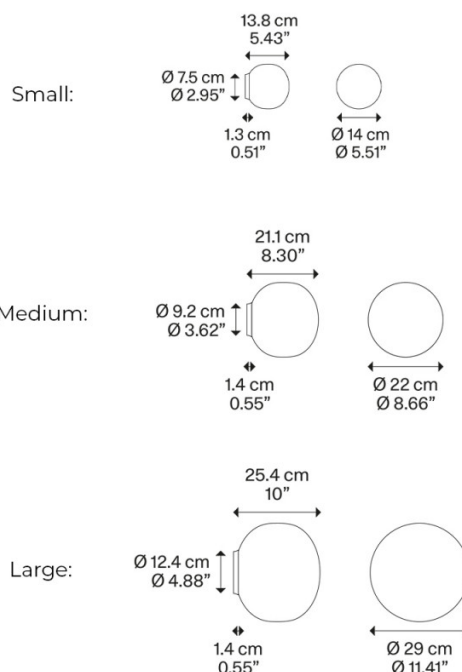

Light Source: **Small:** 1 x Max 15W E14 LED (excluded)
Medium: 1 x Max 25W E14 LED (excluded)
Large: 1 x Max 25W E14 LED (excluded)

IP Code: 54

Dimming: Dimmable via Triac dimming.

Dimensions: Small:
 Ø14cm
 Depth: 13.8cm
 Wall Mount: Ø7.5cm

Medium:
 Ø22cm
 Depth: 21.1cm
 Wall Mount: Ø9.2cm

Large:
 Ø29cm
 Depth: 25.4cm
 Wall Mount: Ø12.4cm

For all sales and technical enquiries, please contact:

+44 (0)114 263 4266

info@davidvillagelighting.co.uk