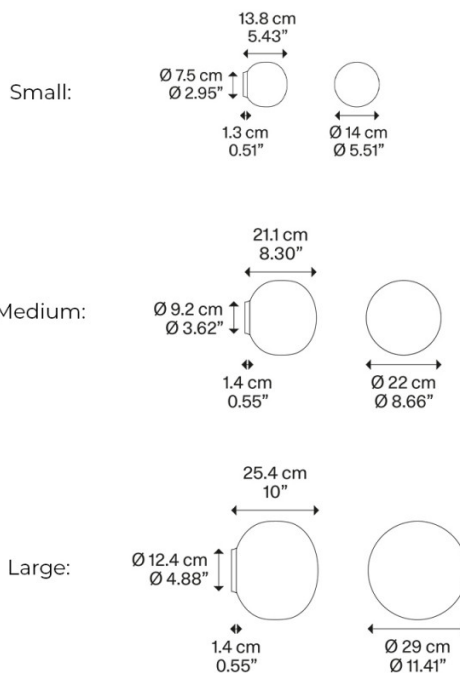

Light Source: **Small:** 1 x Max 15W E14 LED (excluded)
Medium: 1 x Max 25W E14 LED (excluded)
Large: 1 x Max 25W E14 LED (excluded)

IP Code: 54

Dimming: Dimmable via Triac dimming.

Dimensions: Small:
 Ø14cm
 Depth: 13.8cm
 Wall Mount: Ø7.5cm

Medium:
 Ø22cm
 Depth: 21.1cm
 Wall Mount: Ø9.2cm

Large:
 Ø29cm
 Depth: 25.4cm
 Wall Mount: Ø12.4cm

For all sales and technical enquiries, please contact:

+44 (0)114 263 4266

info@davidvillagelighting.co.uk