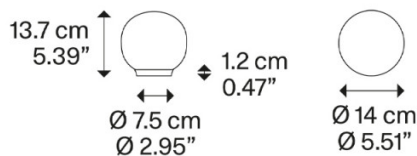

PRODUCT SPECIFICATION

Light Source: **Small:** 1 x Max 15W E14 LED (excluded)
Medium: 1 x Max 25W E14 LED (excluded)
Large: 1 x Max 25W E14 LED (excluded)

IP Code: 20

Dimming: In-line on/off switch included on the cable.

Dimensions: Small:
Ø14cm
Height: 13.7cm
Base: Ø7.5cm

Medium:
Ø22cm
Height: 21cm
Base: Ø9.2cm

Large:
Ø29cm
Height: 25.2cm
Base: Ø12.4cm

Small: