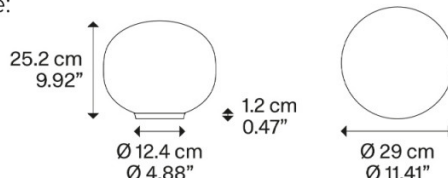

LODES

Lodes Volum Table Lamp

LA10597/T

SOURCE: <https://www.davidvillagelighting.co.uk/product/Lodes-Volum-Table-Lamp/10001450>

PRODUCT DESCRIPTION

Designer: Snøhetta

Lodes Volum Table Lamp

Designed by Snøhetta, the Lodes Volum Table Lamp is a minimalist lighting solution, which offers the same level of function and beauty at any angle in your room. Volum celebrates the Italian tradition of glass making, utilising a blown glass diffuser which sits atop a silicone base. The diffuser and base appear to seamlessly blend and appear as a singular form. Due to the high-quality spherical glass diffuser, Volum casts an ambient glow that remains functional, this timeless table lamp by Lodes is simple yet makes an impact in any room, offering an even dispersion of light with a 360-degree beam, it is both stylish and functional.

The Lodes Volum Table Lamp is available in a range of sizes (measuring 14, 22 and 29cm in diameter) and can be displayed individually or in clusters on tabletops. Thanks to their inherently distinct shapes, they intuitively compliment one another to form unique compositions. Lodes Volum features a glossy white diffuser and a silicone base that illuminates when the light is on. Display the Lodes Volum Table Lamp in living rooms, bedrooms, dining spaces and even kitchens.

Please Note: The Lodes Volum Table Lamp can also be supplied with an in-line dimmer on the cable. Please [contact us](#) for more information and pricing.

PRODUCT SPECIFICATION

Light Source: **Small:** 1 x Max 15W E14 LED (excluded)
Medium: 1 x Max 25W E14 LED (excluded)
Large: 1 x Max 25W E14 LED (excluded)

IP Code: 20

Dimming: In-line on/off switch included on the cable.

Dimensions: Small:
Ø14cm
Height: 13.7cm
Base: Ø7.5cm

Medium:
Ø22cm
Height: 21cm
Base: Ø9.2cm