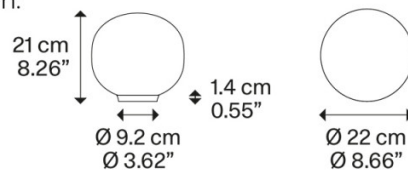

LODES

Lodes Volum Table Lamp

LA10597/T

SOURCE: <https://www.davidvillagelighting.co.uk/product/Lodes-Volum-Table-Lamp/10001450>

PRODUCT DESCRIPTION

Designer: Snøhetta

Lodes Volum Table Lamp

Designed by Snøhetta, the Lodes Volum Table Lamp is a minimalist lighting solution, which offers the same level of function and beauty at any angle in your room. Volum celebrates the Italian tradition of glass making, utilising a blown glass diffuser which sits atop a silicone base. The diffuser and base appear to seamlessly blend and appear as a singular form. Due to the high-quality spherical glass diffuser, Volum casts an ambient glow that remains functional, this timeless table lamp by Lodes is simple yet makes an impact in any room, offering an even dispersion of light with a 360-degree beam, it is both stylish and functional.

The Lodes Volum Table Lamp is available in a range of sizes (measuring 14, 22 and 29cm in diameter) and can be displayed individually or in clusters on tabletops. Thanks to their inherently distinct shapes, they intuitively compliment one another to form unique compositions. Lodes Volum features a glossy white diffuser and a silicone base that illuminates when the light is on. Display the Lodes Volum Table Lamp in living rooms, bedrooms, dining spaces and even kitchens.

Please Note: The Lodes Volum Table Lamp can also be supplied with an in-line dimmer on the cable. Please [contact us](#) for more information and pricing.

PRODUCT SPECIFICATION

Light Source: **Small:** 1 x Max 15W E14 LED (excluded)
Medium: 1 x Max 25W E14 LED (excluded)
Large: 1 x Max 25W E14 LED (excluded)

IP Code: 20

Dimming: In-line on/off switch included on the cable.

Dimensions: Small:
Ø14cm
Height: 13.7cm
Base: Ø7.5cm

Medium:
Ø22cm
Height: 21cm
Base: Ø9.2cm