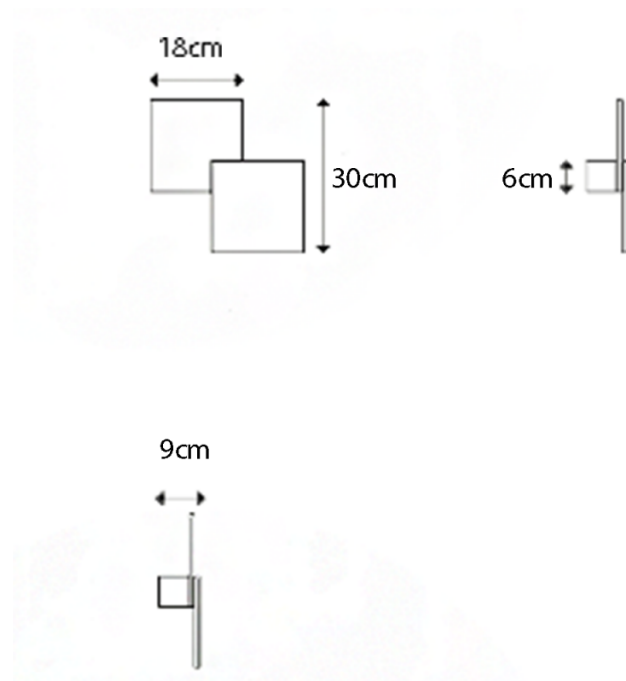

Lodes Puzzle Double Square light is available in either 2700K or 3000K and two standard colours: black and white. The Puzzle Double Square can also be paired with [Lodes Puzzle Round Double LED Wall /Ceiling Light](#) for a geometric and mathematical look.

PRODUCT SPECIFICATION

Light Source: 15W, 2700K, 3500 Lumens
OR
15W, 3000K, 3500 Lumens

IP Code: 20

Dimming: Dimmable via mains phase dimming

Dimensions: Height: 30cm
Width: 30cm
Depth: 9cm

For all sales and technical enquiries, please contact: