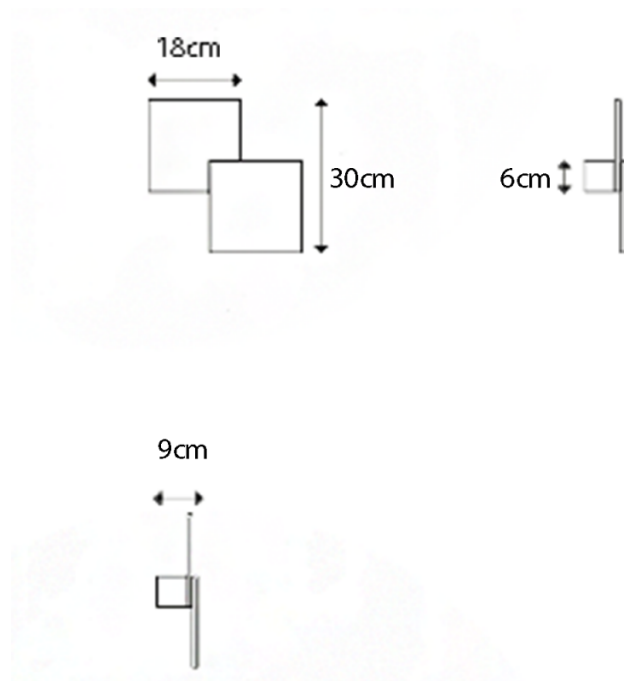

Lodes Puzzle Double Square light is available in either 2700K or 3000K and two standard colours: black and white. The Puzzle Double Square can also be paired with [Lodes Puzzle Round Double LED Wall /Ceiling Light](#) for a geometric and mathematical look.

PRODUCT SPECIFICATION

Light Source: 15W, 2700K, 3500 Lumens
OR
15W, 3000K, 3500 Lumens

IP Code: 20

Dimming: Dimmable via mains phase dimming

Dimensions: Height: 30cm
Width: 30cm
Depth: 9cm

For all sales and technical enquiries, please contact: