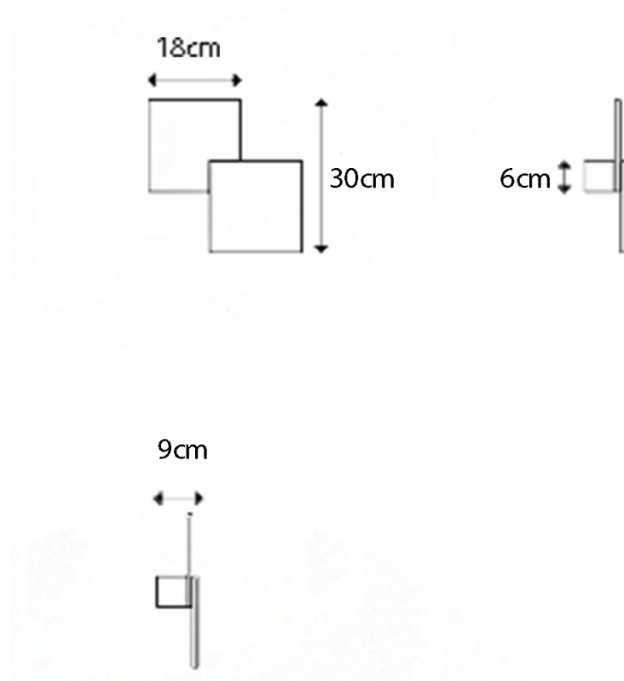

For all sales and technical enquiries, please contact:

+44 (0)114 263 4266

info@davidvillagelighting.co.uk

www.davidvillagelighting.co.uk