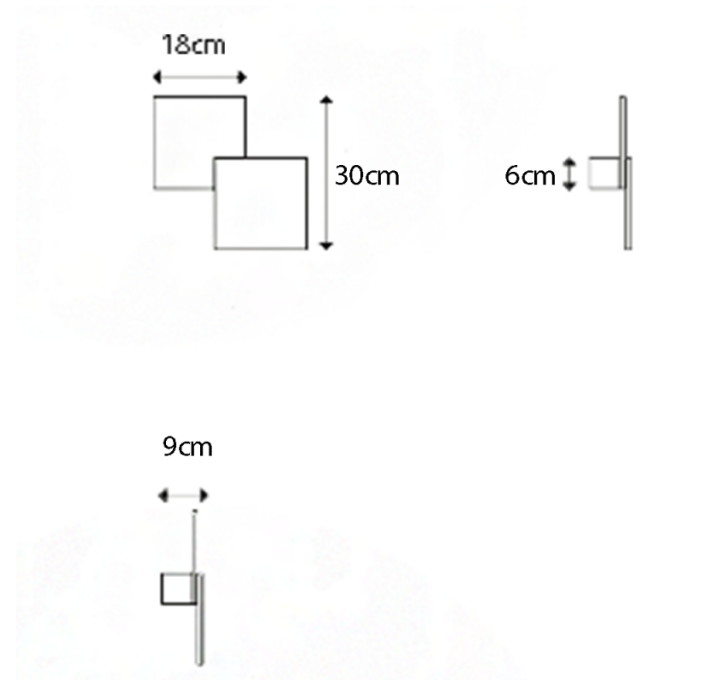

Lodes Puzzle Double Square light is available in either 2700K or 3000K and two standard colours: black and white. The Puzzle Double Square can also be paired with [Lodes Puzzle Round Double LED Wall /Ceiling Light](#) for a geometric and mathematical look.

PRODUCT SPECIFICATION

Light Source: 15W, 2700K, 3500 Lumens
OR
15W, 3000K, 3500 Lumens

IP Code: 20

Dimming: Dimmable via mains phase dimming

Dimensions: Height: 30cm
Width: 30cm
Depth: 9cm

For all sales and technical enquiries, please contact: