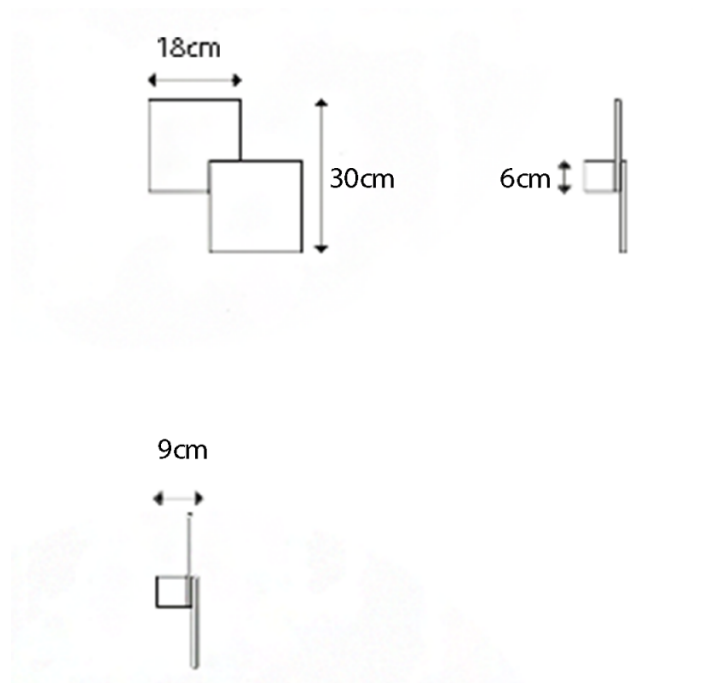

Lodes Puzzle Double Square light is available in either 2700K or 3000K and two standard colours: black and white. The Puzzle Double Square can also be paired with [Lodes Puzzle Round Double LED Wall /Ceiling Light](#) for a geometric and mathematical look.

PRODUCT SPECIFICATION

Light Source: 15W, 2700K, 3500 Lumens
OR
15W, 3000K, 3500 Lumens

IP Code: 20

Dimming: Dimmable via mains phase dimming

Dimensions: Height: 30cm
Width: 30cm
Depth: 9cm

For all sales and technical enquiries, please contact: