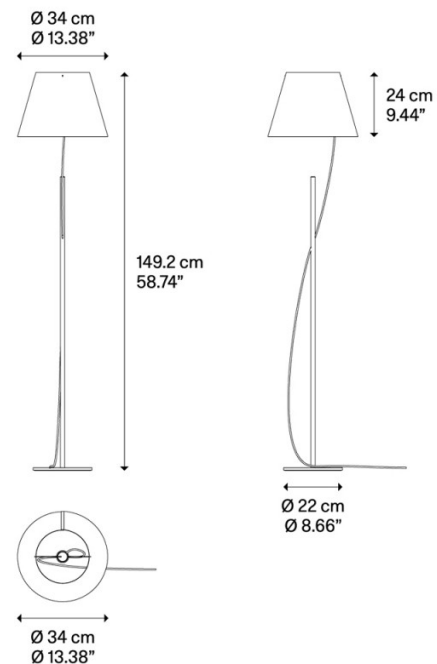

LODES

Lodes Hover LED Floor Lamp

LA10921/F

SOURCE: <https://www.davidvillagelighting.co.uk/product/Lodes-Hover-LED-Floor-Lamp/10001446>

PRODUCT DESCRIPTION

Designer: YOY Design Studio

Lodes Hover LED Floor Lamp

Designed by YOY Design Studio, the Lodes Hover LED Floor Lamp is a minimalistic and unique lighting solution that can be used in both residential and commercial spaces. It consists of a lampshade that appears to be detached from the base, connected seamlessly by a single cable which runs through the stem. This design creates an illusion that the light source is almost weightless and floating in the air, like a balloon. All external technical functions have been carefully incorporated within the lamp's internal structure. The Hover Floor Lamp invites you to interact with the lamp, boasting an integrated dimmer on the upper end of the stem, allowing you to simply touch the top of the stem to modulate the intensity of the light with ease.

PRODUCT SPECIFICATION

- Light Source:** 6W, 2700K, 1000 Lumens
- IP Code:** 20
- Dimming:** Integrated dimmer on the product.
- Dimensions:** Shade: Ø34cm
Shade Height: 24cm
Height: 149.2cm
Base: Ø22cm