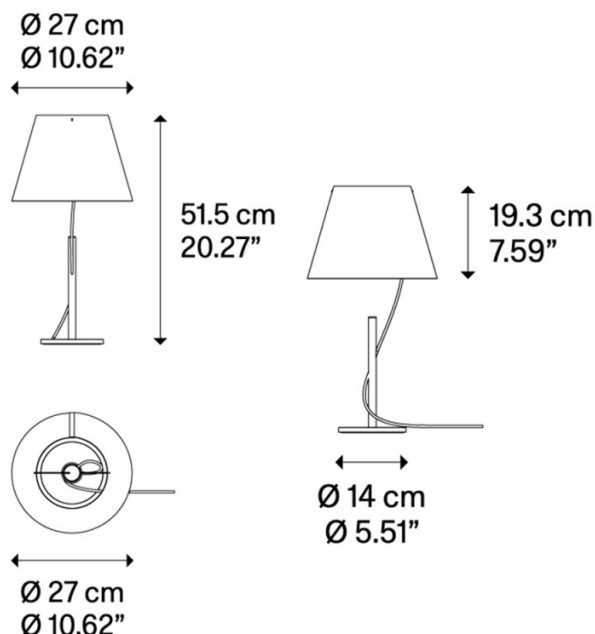

LODES

Lodes Hover LED Table Lamp

LA10921

SOURCE: <https://www.davidvillagelighting.co.uk/product/Lodes-Hover-LED-Table-Lamp/10001445>

PRODUCT DESCRIPTION

Designer: YOY Design Studio

Lodes Hover LED Table Lamp

The Hover LED Table Lamp by Lodes is a unique lighting solution that encourages users to interact with the light. Its main feature is the optical illusion created by the Hover silhouette, it features a lampshade that looks as if it is detached from the base, connected seamlessly by a single cable that runs through the stem and comes out of the other end. This makes the light source appear to be floating in mid-air and is the inspiration behind the lamp's name. The Lodes Hover Table Lamp features a dimmer controlled by a power switch on the upper end of the stem, touch the top of the stem to modulate the intensity of the light and therefore easily personalise the ambience of your environment.

Combining two contrasting materials, Hover features a metal structure and a softer paper shade made from a special compound of paper and polymer film - this shade diffuses the LED light source and results in a warm glow that creates a peaceful ambience. The Lodes Hover LED Table Lamp is intriguing and adds an uncommon touch to your space, it is a beautiful addition to a range of spaces but is particularly impactful when used on a desk, reading nook, side table, bedside table or next to a sofa. This range also extends to a [Floor Lamp](#), completing the look.

PRODUCT SPECIFICATION

- Light Source:** 6W, 2700K, 1000 Lumens
- IP Code:** 20
- Dimming:** Integrated dimmer on the product.
- Dimensions:** Ø27cm  
Shade Height: 19.3cm  
Height: 51.5cm  
Base: Ø14cm