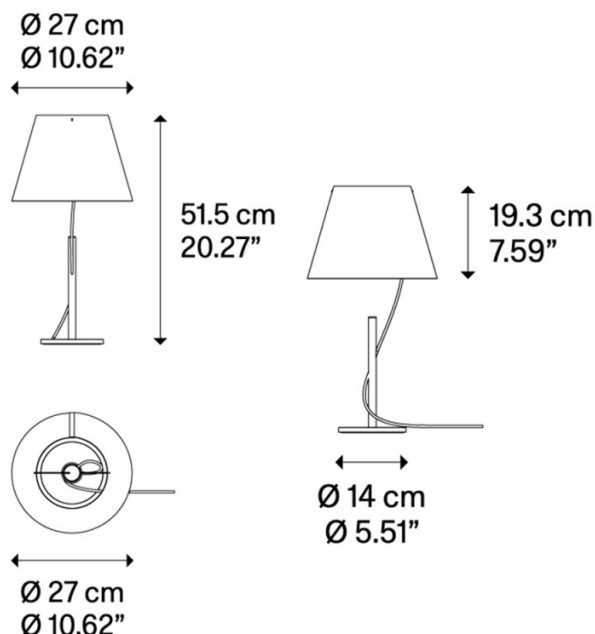

LODES

Lodes Hover LED Table Lamp

LA10921

SOURCE: <https://www.davidvillagelighting.co.uk/product/Lodes-Hover-LED-Table-Lamp/10001445>

PRODUCT DESCRIPTION

Designer: YOY Design Studio

Lodes Hover LED Table Lamp

The Hover LED Table Lamp by Lodes is a unique lighting solution that encourages users to interact with the light. Its main feature is the optical illusion created by the Hover silhouette, it features a lampshade that looks as if it is detached from the base, connected seamlessly by a single cable that runs through the stem and comes out of the other end. This makes the light source appear to be floating in mid-air and is the inspiration behind the lamp's name. The Lodes Hover Table Lamp features a dimmer controlled by a power switch on the upper end of the stem, touch the top of the stem to modulate the intensity of the light and therefore easily personalise the ambience of your environment.

Combining two contrasting materials, Hover features a metal structure and a softer paper shade made from a special compound of paper and polymer film - this shade diffuses the LED light source and results in a warm glow that creates a peaceful ambience. The Lodes Hover LED Table Lamp is intriguing and adds an uncommon touch to your space, it is a beautiful addition to a range of spaces but is particularly impactful when used on a desk, reading nook, side table, bedside table or next to a sofa. This range also extends to a [Floor Lamp](#), completing the look.

PRODUCT SPECIFICATION

- Light Source:** 6W, 2700K, 1000 Lumens
- IP Code:** 20
- Dimming:** Integrated dimmer on the product.
- Dimensions:** Ø27cm
Shade Height: 19.3cm
Height: 51.5cm
Base: Ø14cm

For all sales and technical enquiries, please contact: