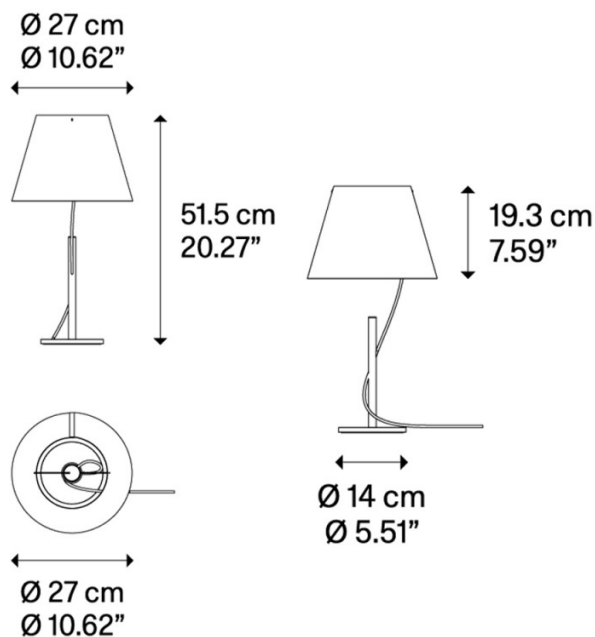

LODES

Lodes Hover LED Table Lamp

LA10921

SOURCE: <https://www.davidvillagelighting.co.uk/product/Lodes-Hover-LED-Table-Lamp/10001445>

PRODUCT DESCRIPTION

Designer: YOY Design Studio

Lodes Hover LED Table Lamp

The Hover LED Table Lamp by Lodes is a unique lighting solution that encourages users to interact with the light. Its main feature is the optical illusion created by the Hover silhouette, it features a lampshade that looks as if it is detached from the base, connected seamlessly by a single cable that runs through the stem and comes out of the other end. This makes the light source appear to be floating in mid-air and is the inspiration behind the lamp's name. The Lodes Hover Table Lamp features a dimmer controlled by a power switch on the upper end of the stem, touch the top of the stem to modulate the intensity of the light and therefore easily personalise the ambience of your environment.

Combining two contrasting materials, Hover features a metal structure and a softer paper shade made from a special compound of paper and polymer film - this shade diffuses the LED light source and results in a warm glow that creates a peaceful ambience. The Lodes Hover LED Table Lamp is intriguing and adds an uncommon touch to your space, it is a beautiful addition to a range of spaces but is particularly impactful when used on a desk, reading nook, side table, bedside table or next to a sofa. This range also extends to a [Floor Lamp](#), completing the look.

PRODUCT SPECIFICATION

- Light Source:** 6W, 2700K, 1000 Lumens
- IP Code:** 20
- Dimming:** Integrated dimmer on the product.
- Dimensions:** Ø27cm  
Shade Height: 19.3cm  
Height: 51.5cm  
Base: Ø14cm