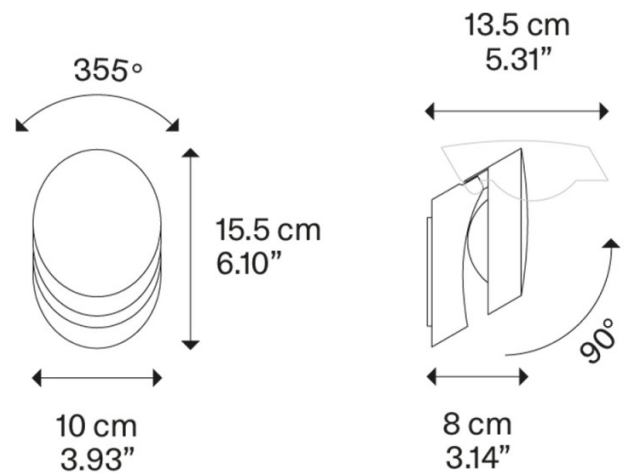

### PRODUCT SPECIFICATION

- Light Source:** 8W, 2700K, 920 Lumens
- IP Code:** 20
- Dimming:** Dimmable via Triac dimming.
- Dimensions:** Width: 10cm  
Height: 15.5cm  
Depth: 8cm

**For all sales and technical enquiries, please contact:**