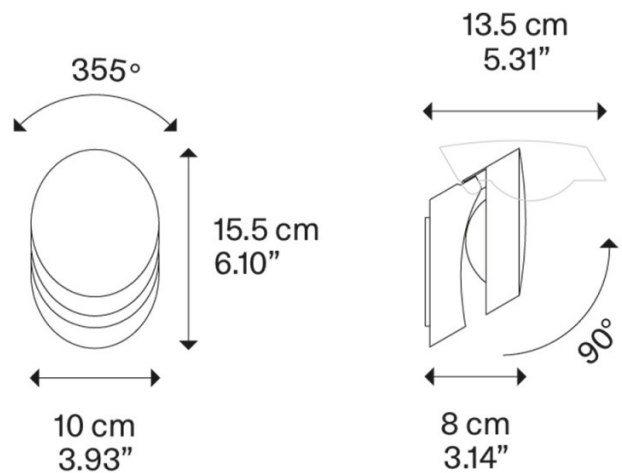

### PRODUCT SPECIFICATION

- Light Source:** 8W, 2700K, 920 Lumens
- IP Code:** 20
- Dimming:** Dimmable via Triac dimming.
- Dimensions:** Width: 10cm  
Height: 15.5cm  
Depth: 8cm

**For all sales and technical enquiries, please contact:**