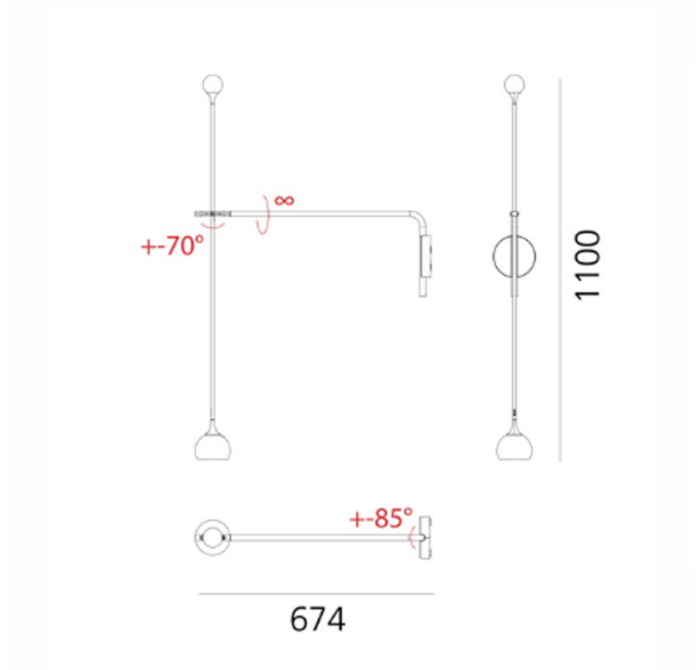

PRODUCT SPECIFICATION

Light Source: 9W, 3000K, 465 Lumens

IP Code: 20

Dimming: Integrated dimmer on the product.

Dimensions: Length: 110cm
Depth: 67.4cm