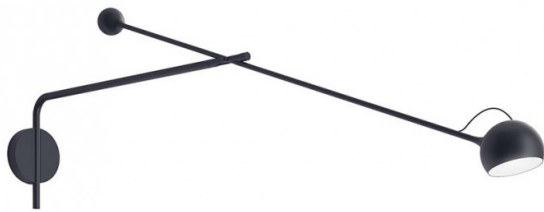

# Artemide Ixa LED Arm Wall Light

LA10781/AW

SOURCE: <https://www.davidvillagelighting.co.uk/product/Artemide-Ixa-LED-Arm-Wall-Light/10001441>

### Artemide Ixa LED Arm Wall Light

The Artemide Ixa LED Arm Wall Light was designed by Fosters + Partners, who found inspiration in Alexander Calder's dynamic sculptures, the design interprets the idea of "elegant balance" through precision engineering. This Wall Light consists of an adjustable spherical head, rods and counterweights, it combines functionality, productivity and sustainability. Artemide and Foster + Partners share a profound approach to sustainable design, the adjustable arm allows Ixa to bring light to where it is needed, inviting you to interact with the object physically and adding a playful touch to the design.

The Ixa LED Arm Wall Light is a fun addition to offices, reading nooks, kitchens and even living spaces. Available in four finishes, this design allows you to choose between more neutral colours or a bolder yellow option for more maximalist interiors or to add a burst of colour to minimalist spaces.

## PRODUCT SPECIFICATION

**Light Source:** 9W, 3000K, 465 Lumens

**IP Code:** 20

**Dimming:** Integrated dimmer on the product.

**Dimensions:** Length: 110cm  
Depth: 67.4cm

**For all sales and technical enquiries, please contact:**