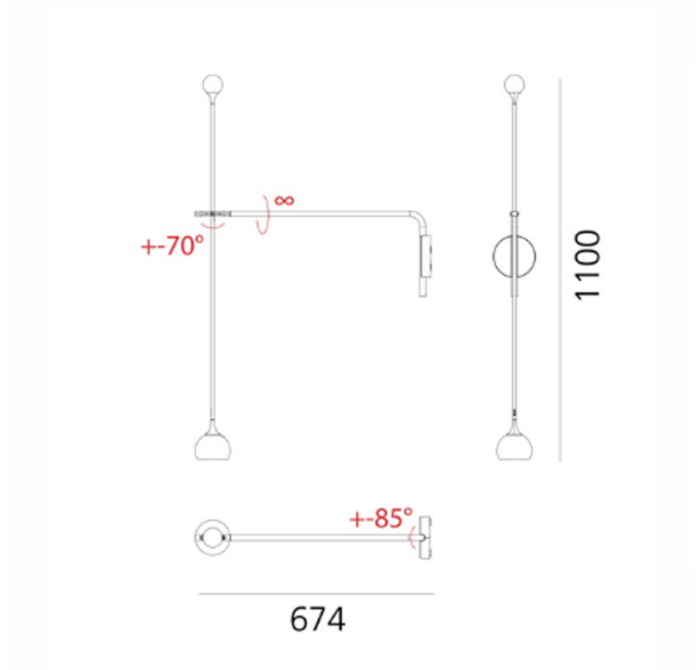

## PRODUCT SPECIFICATION

**Light Source:** 9W, 3000K, 465 Lumens

**IP Code:** 20

**Dimming:** Integrated dimmer on the product.

**Dimensions:** Length: 110cm  
Depth: 67.4cm

**For all sales and technical enquiries, please contact:**