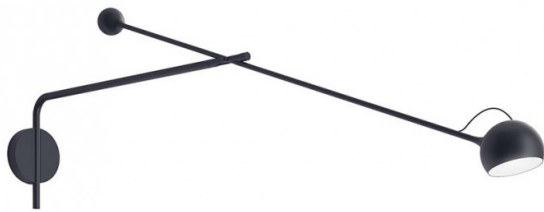

Artemide Ixa LED Arm Wall Light

LA10781/AW

SOURCE: <https://www.davidvillagelighting.co.uk/product/Artemide-Ixa-LED-Arm-Wall-Light/10001441>

PRODUCT DESCRIPTION

Designer: Foster + Partners

Artemide Ixa LED Arm Wall Light

The Artemide Ixa LED Arm Wall Light was designed by Fosters + Partners, who found inspiration in Alexander Calder's dynamic sculptures, the design interprets the idea of "elegant balance" through precision engineering. This Wall Light consists of an adjustable spherical head, rods and counterweights, it combines functionality, productivity and sustainability. Artemide and Foster + Partners share a profound approach to sustainable design, the adjustable arm allows Ixa to bring light to where it is needed, inviting you to interact with the object physically and adding a playful touch to the design.

The Ixa LED Arm Wall Light is a fun addition to offices, reading nooks, kitchens and even living spaces. Available in four finishes, this design allows you to choose between more neutral colours or bolder yellow and red options for more maximalist interiors or to add a burst of colour to minimalist spaces.

PRODUCT SPECIFICATION

- Light Source:** 9W, 3000K, 465 Lumens
- IP Code:** 20
- Dimming:** Integrated dimmer on the product.
- Dimensions:** Length: 110cm
Depth: 67.4cm

For all sales and technical enquiries, please contact: