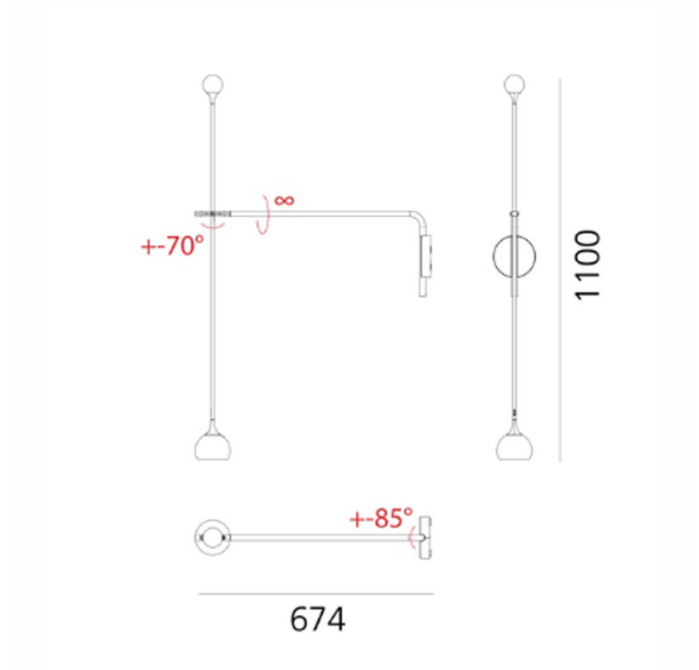

Artemide Ixa LED Arm Wall Light

LA10781/AW

SOURCE: <https://www.davidvillagelighting.co.uk/product/Artemide-Ixa-LED-Arm-Wall-Light/10001441>

PRODUCT DESCRIPTION

Designer: Foster + Partners

Artemide Ixa LED Arm Wall Light

The Artemide Ixa LED Arm Wall Light was designed by Fosters + Partners, who found inspiration in Alexander Calder's dynamic sculptures, the design interprets the idea of "elegant balance" through precision engineering. This Wall Light consists of an adjustable spherical head, rods and counterweights, it combines functionality, productivity and sustainability. Artemide and Foster + Partners share a profound approach to sustainable design, the adjustable arm allows Ixa to bring light to where it is needed, inviting you to interact with the object physically and adding a playful touch to the design.

PRODUCT SPECIFICATION

- Light Source:** 9W, 3000K, 465 Lumens
- IP Code:** 20
- Dimming:** Integrated dimmer on the product.
- Dimensions:** Length: 110cm
Depth: 67.4cm

For all sales and technical enquiries, please contact: