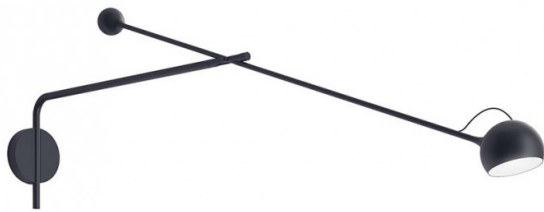

Artemide Ixa LED Arm Wall Light

LA10781/AW

SOURCE: <https://www.davidvillagelighting.co.uk/product/Artemide-Ixa-LED-Arm-Wall-Light/10001441>

PRODUCT DESCRIPTION

Designer: Foster + Partners

Artemide Ixa LED Arm Wall Light

The Artemide Ixa LED Arm Wall Light was designed by Fosters + Partners, who found inspiration in Alexander Calder's dynamic sculptures, the design interprets the idea of "elegant balance" through precision engineering. This Wall Light consists of an adjustable spherical head, rods and counterweights, it combines functionality, productivity and sustainability. Artemide and Foster + Partners share a profound approach to sustainable design, the adjustable arm allows Ixa to bring light to where it is needed, inviting you to interact with the object physically and adding a playful touch to the design.

The Ixa LED Arm Wall Light is a fun addition to offices, reading nooks, kitchens and even living spaces. Available in four finishes, this design allows you to choose between more neutral colours or a bolder yellow option for more maximalist interiors or to add a burst of colour to minimalist spaces.

PRODUCT SPECIFICATION

Light Source: 9W, 3000K, 465 Lumens

IP Code: 20

Dimming: Integrated dimmer on the product.

Dimensions: Length: 110cm
Depth: 67.4cm

For all sales and technical enquiries, please contact: