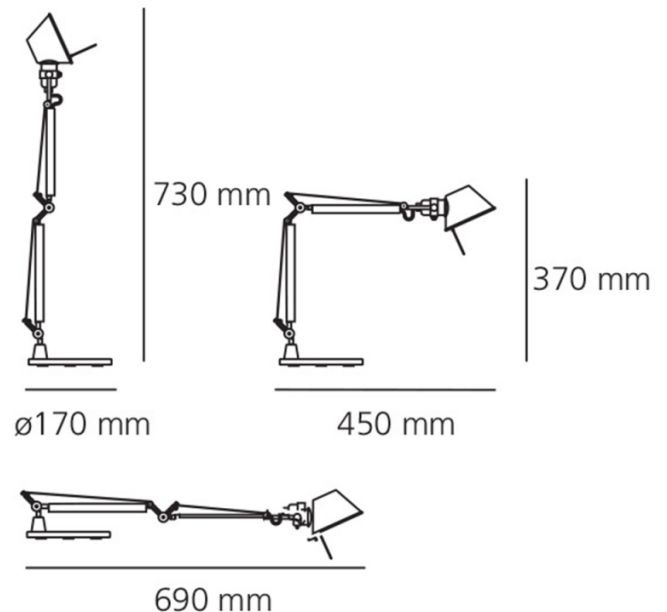

PRODUCT SPECIFICATION

Light Source: 1X Max 5W, E14 LED (Excluded)

IP Code: 20

Dimming: In line on/off switch on cable

Dimensions: Max Extension Height: 73cm
Max Extension Length: 69cm
Base Diameter: 17cm
Height: 37cm
Length: 45cm