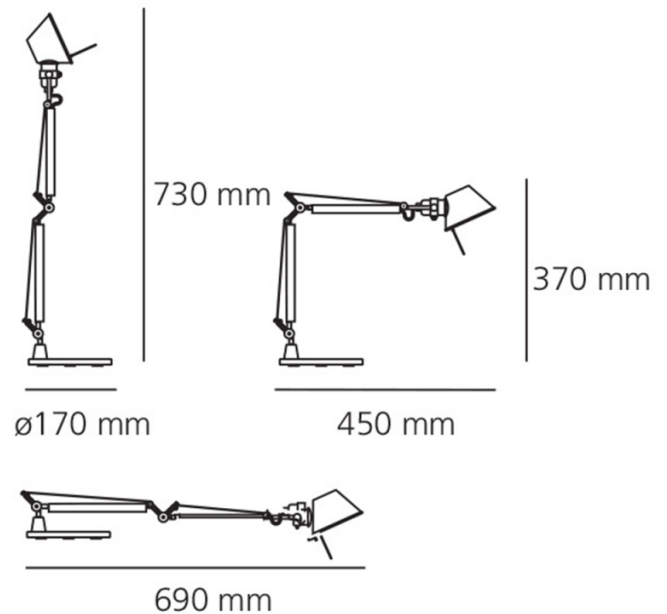

## PRODUCT SPECIFICATION

**Light Source:** 1X Max 5W, E14 LED (Excluded)

**IP Code:** 20

**Dimming:** In line on/off switch on cable

**Dimensions:** Max Extension Height: 73cm  
Max Extension Length: 69cm  
Base Diameter: 17cm  
Height: 37cm  
Length: 45cm