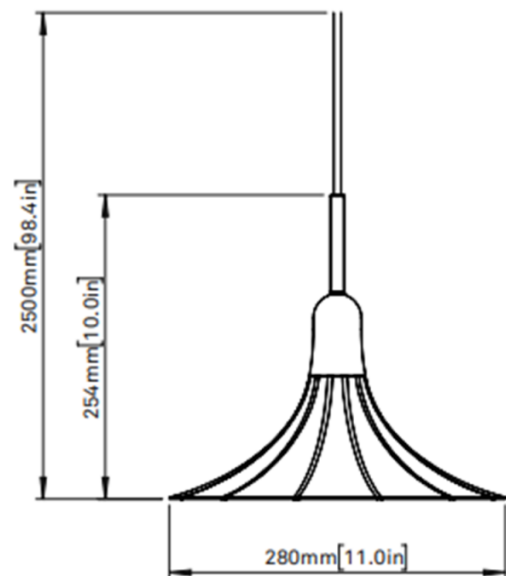

### PRODUCT SPECIFICATION

**Light Source:** 1X Max 25W, E14 LED (Excluded)

**IP Code:** 20

**Dimming:** Dimmable via mains phase dimming

**Dimensions:** Cable length: 250cm  
Diameter:  $\varnothing$  28cm  
Height: 25cm