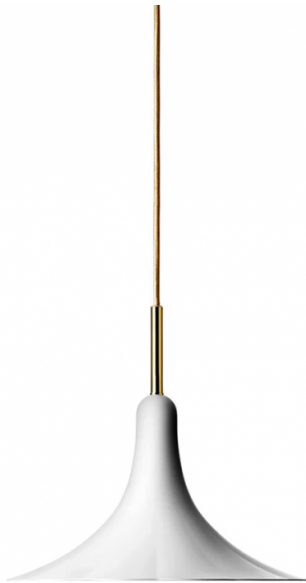

## Nuura Petalii 1 Small Pendant

LA10913/P

SOURCE: <https://www.davidvillagelighting.co.uk/product/Nuura-Petalii-1-Small-Pendant/10001431>

### Nuura Petalii 1 Small Pendant

Nuura Petalii 1 Small Pendant was designed by Nika Zupanc. The Slovenian industrial designer created the pendant with a poetic and peaceful expression. Zupanc designed the lampshade to resemble a delicate white blooming flower which is also represented in this narrative. The light source is based at the heart of the flower with a soft, diffusing light within the shade. Petalii 1 Small is ideal as a single pendant above a round table or installed in multiple pendants to create a cluster effect above a long dining room table.

Nuura Petalii pendant has been made with a painted white metal shade and features polished brass metal detailing, creating a sophisticated and elegant pendant. This classic pendant can be used in both commercial and residential settings to add a touch of romanticism to any decor. Petalii Pendant is also available as a [Petalii Floor Lamp](#) and a [Petalii Suspension](#).

**Please Note:** The Nuura Petalii Suspension includes a Brass ceiling canopy. A White or Black ceiling canopy can be supplied instead, please [contact us](#) for more information.