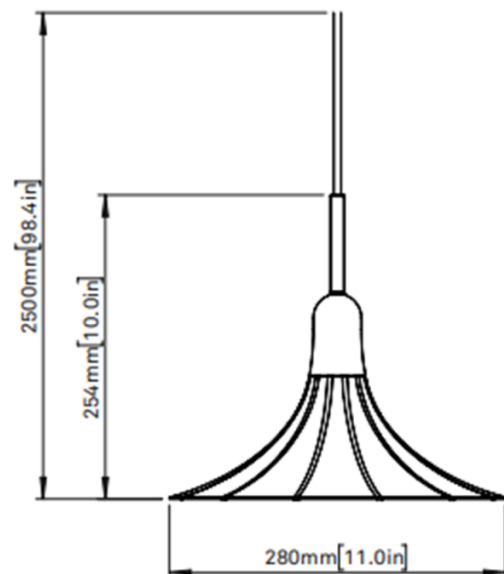

Please Note: The Nuura Petalii Suspension includes a Brass ceiling canopy. A White or Black ceiling canopy can be supplied instead, please [contact us](#) for more information.

PRODUCT SPECIFICATION

Light Source: 1X Max 25W, E14 LED (Excluded)

IP Code: 20

Dimming: Dimmable via mains phase dimming

Dimensions: Cable length: 250cm
Diameter: \varnothing 28cm
Height: 25cm

For all sales and technical enquiries, please contact:

+44 (0)114 263 4266

info@davidvillagelighting.co.uk