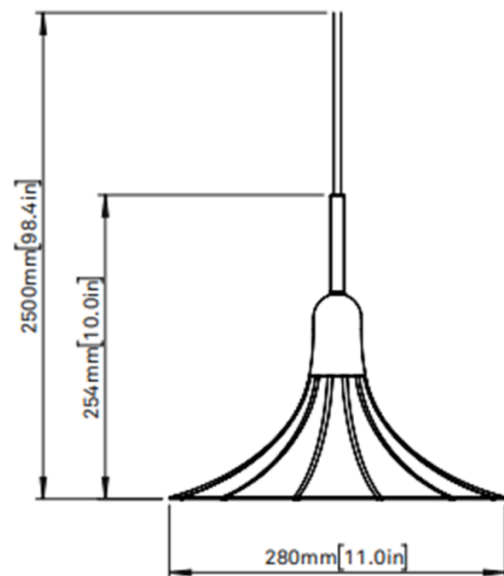

Nuura Petalii 1 Small Pendant was designed by Nika Zupanc. The Slovenian industrial designer created the pendant with a poetic and peaceful expression. Zupanc designed the lampshade to resemble a delicate white blooming flower which is also represented in this narrative. The light source is based at the heart of the flower with a soft, diffusing light within the shade. Petalii 1 Small is ideal as a single pendant above a round table or installed in multiple pendants to create a cluster effect above a long dining room table.

Please Note: The Nuura Petalii Suspension includes a Brass ceiling canopy. A White or Black ceiling canopy can be supplied instead, please [contact us](#) for more information.

PRODUCT SPECIFICATION

- Light Source:** 1X Max 25W, E14 LED (Excluded)
- IP Code:** 20
- Dimming:** Dimmable via mains phase dimming
- Dimensions:** Cable length: 250cm
Diameter: ø 28cm
Height: 25cm