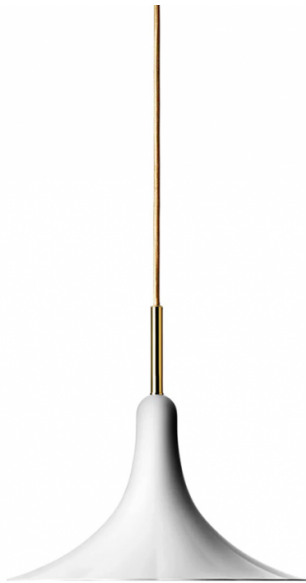

NUURA

Nuura Petalii 1 Small Pendant

LA10913/P

SOURCE: <https://www.davidvillagelighting.co.uk/product/Nuura-Petalii-1-Small-Pendant/10001431>

PRODUCT DESCRIPTION

Designer: Nika Zupanc

Nuura Petalii 1 Small Pendant

Nuura Petalii 1 Small Pendant was designed by Nika Zupanc. The Slovenian industrial designer created the pendant with a poetic and peaceful expression. Zupanc designed the lampshade to resemble a delicate white blooming flower which is also represented in this narrative. The light source is based at the heart of the flower with a soft, diffusing light within the shade. Petalii 1 Small is ideal as a single pendant above a round table or installed in multiple pendants to create a cluster effect above a long dining room table.

Nuura Petalii pendant has been made with a painted white metal shade and features polished brass metal detailing, creating a sophisticated and elegant pendant. This classic pendant can be used in both commercial and residential settings to add a touch of romanticism to any decor. Petalii Pendant is also available as a [Petalii Floor Lamp](#) and a [Petalii Suspension](#).

Please Note: The Nuura Petalii Suspension includes a Brass ceiling canopy. A White or Black ceiling canopy can be supplied instead, please [contact us](#) for more information.

PRODUCT SPECIFICATION

Light Source: 1X Max 25W, E14 LED (Excluded)