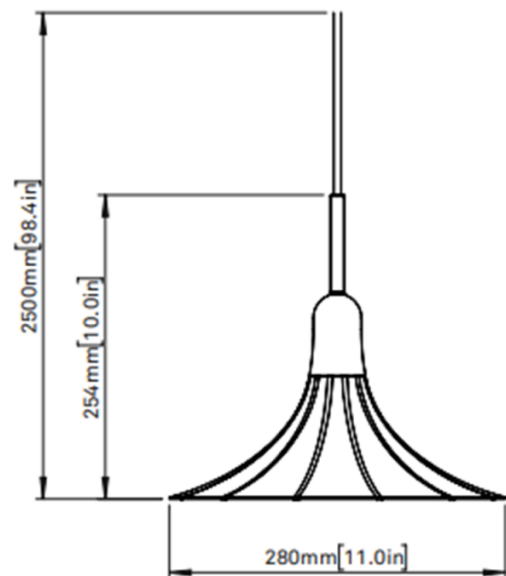

Nuura Petalii 1 Small Pendant was designed by Nika Zupanc. The Slovenian industrial designer created the pendant with a poetic and peaceful expression. Zupanc designed the lampshade to resemble a delicate white blooming flower which is also represented in this narrative. The light source is based at the heart of the flower with a soft, diffusing light within the shade. Petalii 1 Small is ideal as a single pendant above a round table or installed in multiple pendants to create a cluster effect above a long dining room table.

Please Note: The Nuura Petalii Suspension includes a Brass ceiling canopy. A White or Black ceiling canopy can be supplied instead, please [contact us](#) for more information.

PRODUCT SPECIFICATION

- Light Source:** 1X Max 25W, E14 LED (Excluded)
- IP Code:** 20
- Dimming:** Dimmable via mains phase dimming
- Dimensions:** Cable length: 250cm
Diameter: ø 28cm
Height: 25cm