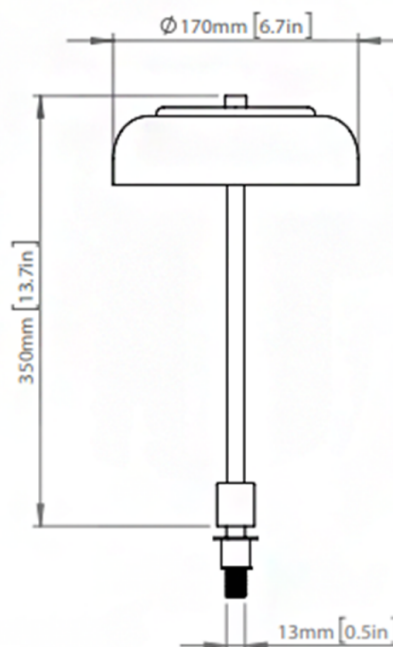

## PRODUCT SPECIFICATION

**Light Source:** 6W, 2700K, 460 Lumens

**IP Code:** 20

**Dimming:** In line dimmer switch on cable

**Dimensions:** **Small**

Diameter:  $\varnothing$  17cm

Height: 30cm

Cable: 240cm

**Medium**

Diameter:  $\varnothing$  23cm

Height: 42.6cm

Cable: 180cm

For all sales and technical enquiries, please contact:

+44 (0)114 263 4266

info@davidvillagelighting.co.uk

www.davidvillagelighting.co.uk