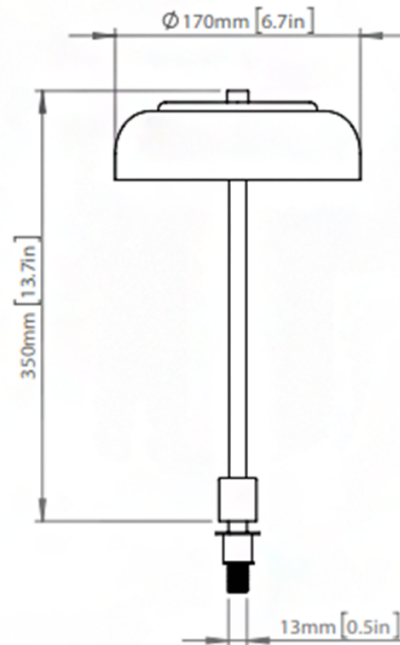

NUURA

Nuura Blossi Table In-set LED Lamp

LA10912/S

SOURCE: <https://www.davidvillagelighting.co.uk/product/Nuura-Blossi-Table-In-set-LED-Lamp/10001430>

PRODUCT DESCRIPTION

Designer: Sofie Refer

Nuura Blossi Table In-set LED Lamp

Nuura Blossi Table In-set LED Lamp was designed by Sofie Refer in 2018. The Blossi In-set is an incorporated table lamp which has been designed to be installed on the exterior of a tabletop. A replaceable LED module is located in the rounded glass screen, from which a soft, indirect light is spread.

PRODUCT SPECIFICATION

- Light Source:** 6W, 2700K, 460 Lumens
- IP Code:** 20
- Dimming:** In line dimmer switch on cable
- Dimensions: Small**
 Diameter: ø 17cm
 Height: 30cm
 Cable: 240cm
- Medium**
 Diameter: ø 23cm
 Height: 42.6cm
 Cable: 180cm