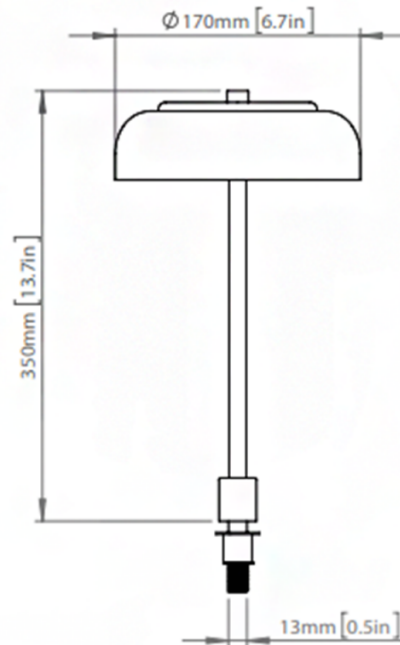

NUURA

Nuura Blossi Table In-set LED Lamp

LA10912/S

SOURCE: <https://www.davidvillagelighting.co.uk/product/Nuura-Blossi-Table-In-set-LED-Lamp/10001430>

PRODUCT DESCRIPTION

Designer: Sofie Refer

Nuura Blossi Table In-set LED Lamp

Nuura Blossi Table In-set LED Lamp was designed by Sofie Refer in 2018. The Blossi In-set is an incorporated table lamp which has been designed to be installed on the exterior of a tabletop. A replaceable LED module is located in the rounded glass screen, from which a soft, indirect light is spread.

PRODUCT SPECIFICATION

- Light Source:** 6W, 2700K, 460 Lumens
- IP Code:** 20
- Dimming:** In line dimmer switch on cable
- Dimensions:**
 - Small**
 - Diameter: ø 17cm
 - Height: 30cm
 - Cable: 240cm
 - Medium**
 - Diameter: ø 23cm
 - Height: 42.6cm
 - Cable: 180cm