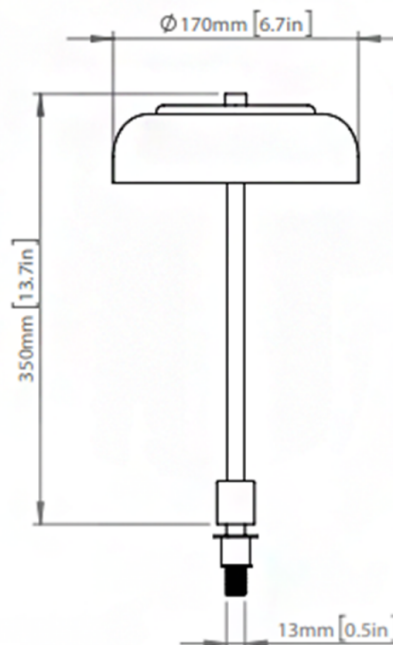

PRODUCT SPECIFICATION

Light Source: 6W, 2700K, 460 Lumens

IP Code: 20

Dimming: In line dimmer switch on cable

Dimensions: Small

Diameter: ø 17cm

Height: 30cm

Cable: 240cm

Medium

Diameter: ø 23cm

Height: 42.6cm

Cable: 180cm

For all sales and technical enquiries, please contact:

+44 (0)114 263 4266

info@davidvillagelighting.co.uk

www.davidvillagelighting.co.uk