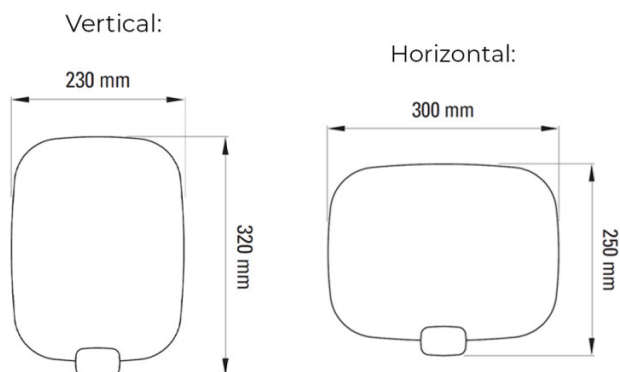

PRODUCT SPECIFICATION

Light Source: 15W, 2700K, 1430 Lumens

IP Code: 44

Dimming: Dimmable via Triac dimming.

Dimensions: Vertical:
Height: 32cm
Width: 23cm

Horizontal:
Height: 25cm
Width: 30cm

For all sales and technical enquiries, please contact: