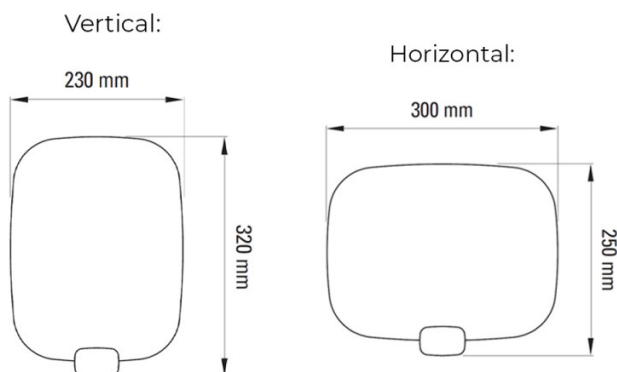

PRODUCT SPECIFICATION

Light Source: 15W, 2700K, 1430 Lumens

IP Code: 44

Dimming: Dimmable via Triac dimming.

Dimensions: Vertical:
Height: 32cm
Width: 23cm

Horizontal:
Height: 25cm
Width: 30cm

For all sales and technical enquiries, please contact: