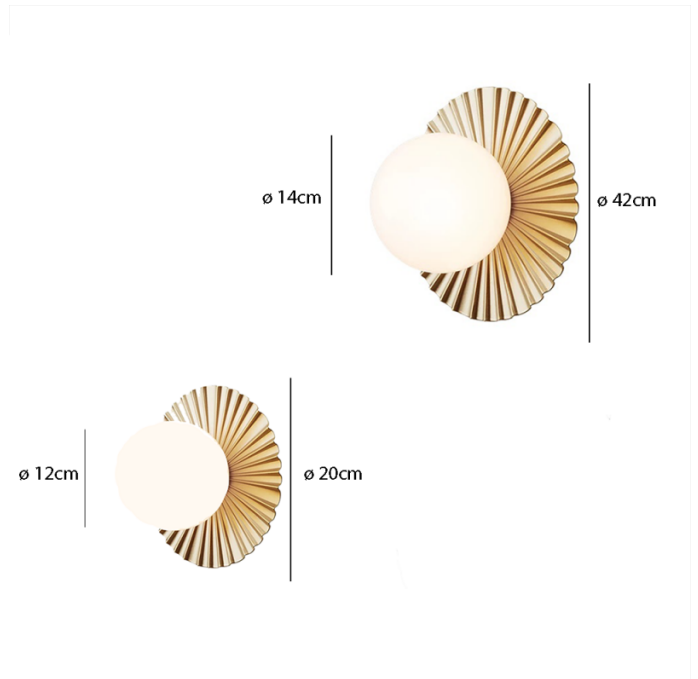

Nuura Liila Muuse Wall/Ceiling Light was designed by Sofie Refer as an extension of the Liila collection. Liila Muuse is a semi-flush-mounted wall light which references Tivoli, an old amusement park in Copenhagen. A crimped round-edged disc, on which an opal glass shade sits, has been designed so that the centred light source reflects outwards. The wavy edges of the discrete association with classical ceiling medallions in older buildings.

Liila Muuse Wall/Ceiling Light is available in small or medium size and two colour ways: white and brass. These classical wall/ceiling lights can be featured in both commercial and residential settings. In a pair, they could be used as elegant bedside lamps which makes this wall lamp both practical as well as decorative or embellish hallways with Liila Muuse and allow the opal white glass sphere to gently diffuse the light across the wall.

PRODUCT SPECIFICATION

Light Source: 1 X Max 7W LED G9 (Excluded)

IP Code: 44

Dimming: Dimmable via mains phase dimming

Dimensions: Small

Reflector diameter: ø 20cm

Glass diameter: ø 12cm

Medium

Reflector diameter: ø 42cm

Glass diameter: ø 14cm

For all sales and technical enquiries, please contact:

+44 (0)114 263 4266

info@davidvillagelighting.co.uk

www.davidvillagelighting.co.uk