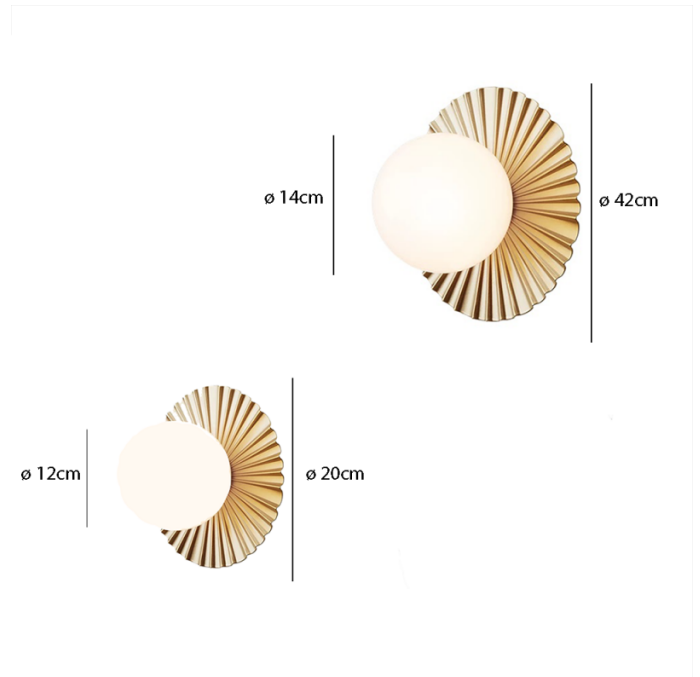

Nuura Liila Muuse Wall/Ceiling Light was designed by Sofie Refer as an extension of the Liila collection. Liila Muuse is a semi-flush-mounted wall light which references Tivoli, an old amusement park in Copenhagen. A crimped round-edged disc, on which an opal glass shade sits, has been designed so that the centred light source reflects outwards. The wavy edges of the discrete association with classical ceiling medallions in older buildings.

Liila Muuse Wall/Ceiling Light is available in small or medium size and two colour ways: white and brass. These classical wall/ceiling lights can be featured in both commercial and residential settings. In a pair, they could be used as elegant bedside lamps which makes this wall lamp both practical as well as decorative or embellish hallways with Liila Muuse and allow the opal white glass sphere to gently diffuse the light across the wall.

PRODUCT SPECIFICATION

Light Source: 1 X Max 7W LED G9 (Excluded)

IP Code: 44

Dimming: Dimmable via mains phase dimming

Dimensions: Small

Reflector diameter: ø 20cm

Glass diameter: ø 12cm

Medium

Reflector diameter: ø 42cm

Glass diameter: ø 14cm

For all sales and technical enquiries, please contact:

+44 (0)114 263 4266

info@davidvillagelighting.co.uk

www.davidvillagelighting.co.uk