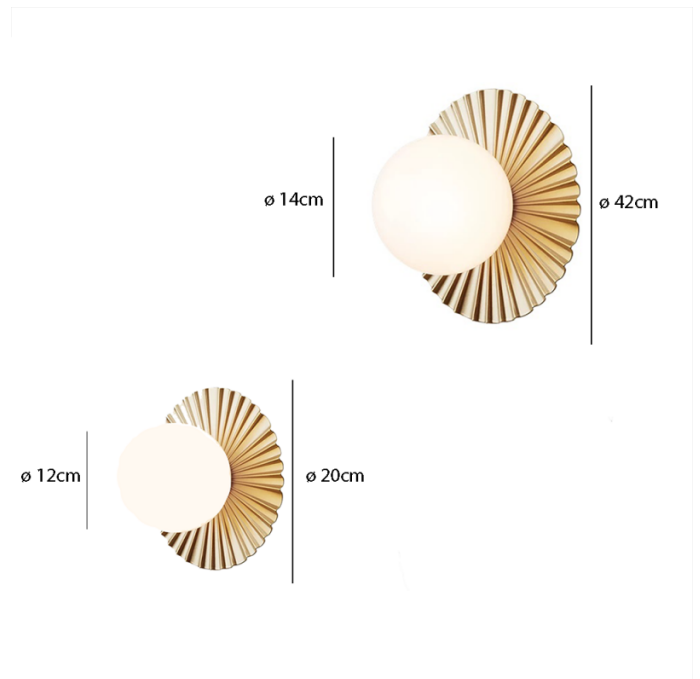

Nuura Liila Muuse Wall/Ceiling Light was designed by Sofie Refer as an extension of the Liila collection. Liila Muuse is a semi-flush-mounted wall light which references Tivoli, an old amusement park in Copenhagen. A crimped round-edged disc, on which an opal glass shade sits, has been designed so that the centred light source reflects outwards. The wavy edges of the discrete association with classical ceiling medallions in older buildings.

Liila Muuse Wall/Ceiling Light is available in small or medium size and two colour ways: white and brass. These classical wall/ceiling lights can be featured in both commercial and residential settings. In a pair, they could be used as elegant bedside lamps which makes this wall lamp both practical as well as decorative or embellish hallways with Liila Muuse and allow the opal white glass sphere to gently diffuse the light across the wall.

PRODUCT SPECIFICATION

Light Source: 1 X Max 7W LED G9 (Excluded)

IP Code: 44

Dimming: Dimmable via mains phase dimming

Dimensions: **Small**

Reflector diameter: ø 20cm

Glass diameter: ø 12cm

Medium

Reflector diameter: ø 42cm

Glass diameter: ø 14cm

For all sales and technical enquiries, please contact:

+44 (0)114 263 4266

info@davidvillagelighting.co.uk

www.davidvillagelighting.co.uk