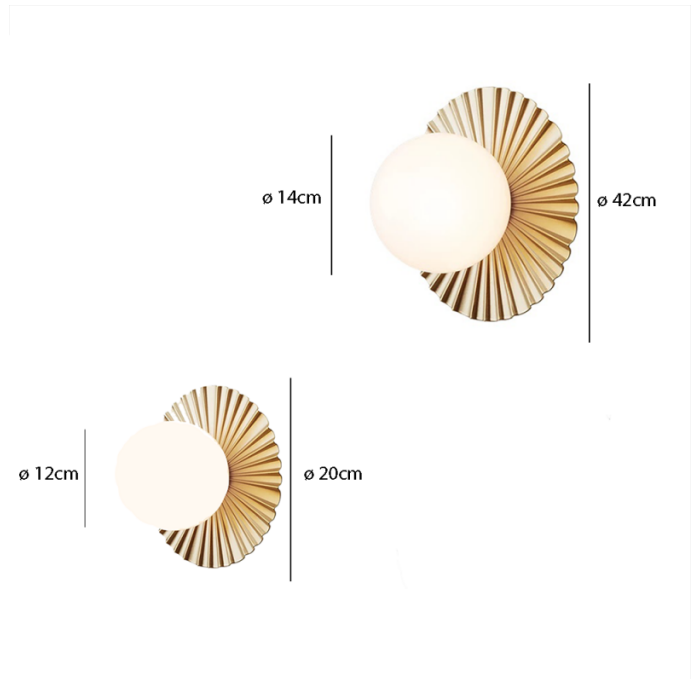

PRODUCT SPECIFICATION

Light Source: 1 X Max 7W LED G9 (Excluded)

IP Code: 44

Dimming: Dimmable via mains phase dimming

Dimensions: Small

Reflector diameter: ø 20cm

Glass diameter: ø 12cm

Medium

Reflector diameter: ø 42cm

Glass diameter: ø 14cm