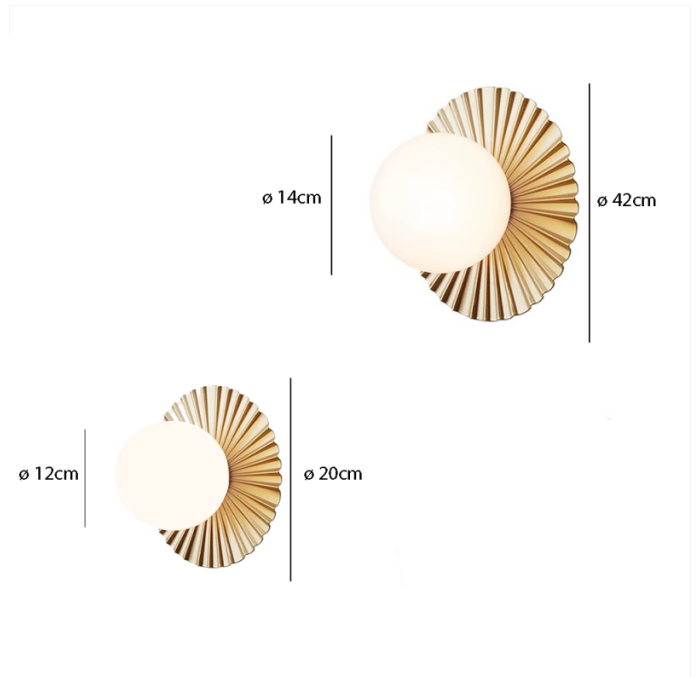

Nuura Liila Muuse Wall/Ceiling Light was designed by Sofie Refer as an extension of the Liila collection. Liila Muuse is a semi-flush-mounted wall light which references Tivoli, an old amusement park in Copenhagen. A crimped round-edged disc, on which an opal glass shade sits, has been designed so that the centred light source reflects outwards. The wavy edges of the discrete association with classical ceiling medallions in older buildings.

Liila Muuse Wall/Ceiling Light is available in small or medium size and two colour ways: white and brass. These classical wall/ceiling lights can be featured in both commercial and residential settings. In a pair, they could be used as elegant bedside lamps which makes this wall lamp both practical as well as decorative or embellish hallways with Liila Muuse and allow the opal white glass sphere to gently diffuse the light across the wall.

PRODUCT SPECIFICATION

**Light Source:** 1X Max 7W, G9 (Excluded)

**IP Code:** 44

**Dimming:** Dimmable via mains phase dimming

**Dimensions: Small**

Reflector diameter: ø 20cm

Glass diameter: ø 12cm

**Medium**

Reflector diameter: ø 42cm

Glass diameter: ø 14cm

**For all sales and technical enquiries, please contact:**

+44 (0)114 263 4266

[info@davidvillagelighting.co.uk](mailto:info@davidvillagelighting.co.uk)

[www.davidvillagelighting.co.uk](http://www.davidvillagelighting.co.uk)