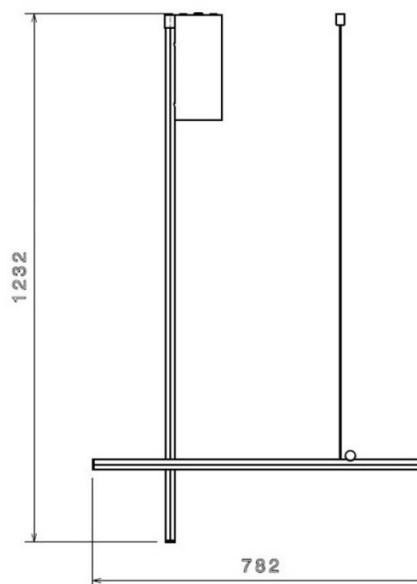

### Coordinates C1 LED Ceiling Light by Flos

Ex-Display, boxed in non-original packaging.  
Signs of wear and tear. See images for exact condition.  
1 x Adonised Champagne Available.

The Coordinates C1 ceiling light is part of the [Flos Coordinates collection](#), a range designed by Michael Anastassiades. The ceiling light is made from 3 vertical and horizontal pieces that create a geometric shape that is eye-catching and artistic.

The Coordinates C1 ceiling lamp has an integrated LED light source which is concealed by a silicone diffuser, creating a warm yet effective glow. The LED ceiling light can be used in big and small spaces and is suitable for home and professional use. Use alone or in multiple to create a statement lighting piece.

## PRODUCT SPECIFICATION

<b>Light Source:</b>	45W, 2700K, 2270 Lumens
<b>IP Code:</b>	20
<b>Dimming:</b>	Dimmable via 1-10V/Dali/Push to make dimming systems. Please consult your electrician, additional wiring may be required on site.
<b>Dimensions:</b>	Height: 123.2cm Width: 78.2cm