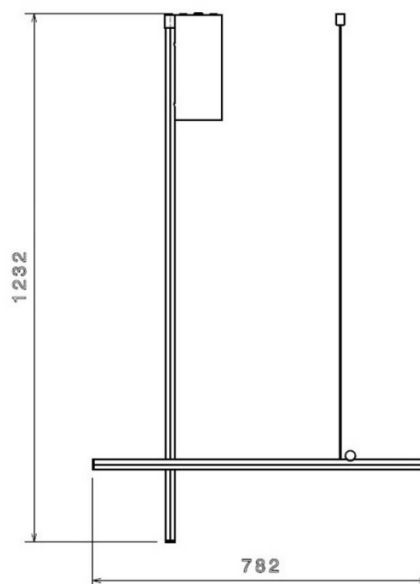

CLEARANCE
OFFERS

LA10315/C1/CLEARANCE

Flos Coordinates C1 LED Ceiling Light CLEARANCE EX- DISPLAY

SOURCE: <https://www.davidvillagelighting.co.uk/product/Flos-Coordinates-C1-LED-Ceiling-Light-CLEARANCE-EX-DISPLAY/10001425>

The Coordinates C1 ceiling light is part of the [Flos Coordinates collection](#), a range designed by Michael Anastassiades. The ceiling light is made from 3 vertical and horizontal pieces that create a geometric shape that is eye-catching and artistic.

The Coordinates C1 ceiling lamp has an integrated LED light source which is concealed by a silicone diffuser, creating a warm yet effective glow. The LED ceiling light can be used in big and small spaces and is suitable for home and professional use. Use alone or in multiple to create a statement lighting piece.

PRODUCT SPECIFICATION

Light Source:	45W, 2700K, 2270 Lumens
IP Code:	20
Dimming:	Dimmable via 1-10V/Dali/Push to make dimming systems. Please consult your electrician, additional wiring may be required on site.
Dimensions:	Height: 123.2cm Width: 78.2cm