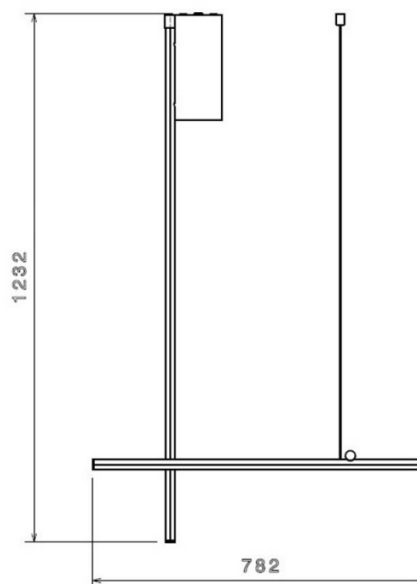

CLEARANCE
OFFERS

LA10315/C1/CLEARANCE

Flos Coordinates C1 LED Ceiling Light CLEARANCE EX- DISPLAY

SOURCE: <https://www.davidvillagelighting.co.uk/product/Flos-Coordinates-C1-LED-Ceiling-Light-CLEARANCE-EX-DISPLAY/10001425>

The Coordinates C1 ceiling light is part of the [Flos Coordinates collection](#), a range designed by Michael Anastassiades. The ceiling light is made from 3 vertical and horizontal pieces that create a geometric shape that is eye-catching and artistic.

The Coordinates C1 ceiling lamp has an integrated LED light source which is concealed by a silicone diffuser, creating a warm yet effective glow. The LED ceiling light can be used in big and small spaces and is suitable for home and professional use. Use alone or in multiple to create a statement lighting piece.

PRODUCT SPECIFICATION

Light Source:	45W, 2700K, 2270 Lumens
IP Code:	20
Dimming:	Dimmable via 1-10V/Dali/Push to make dimming systems. Please consult your electrician, additional wiring may be required on site.
Dimensions:	Height: 123.2cm Width: 78.2cm