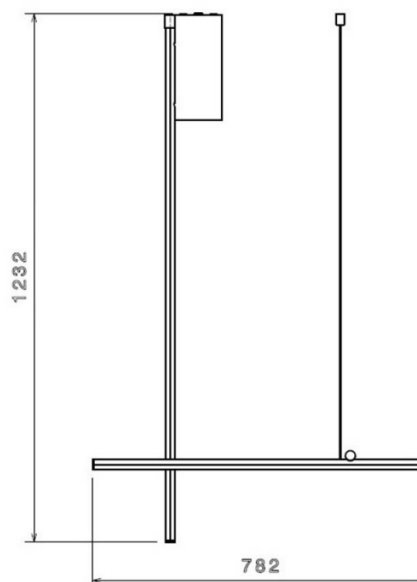

CLEARANCE
OFFERS

LA10315/C1/CLEARANCE

Flos Coordinates C1 LED Ceiling Light CLEARANCE EX- DISPLAY

SOURCE: <https://www.davidvillagelighting.co.uk/product/Flos-Coordinates-C1-LED-Ceiling-Light-CLEARANCE-EX-DISPLAY/10001425>

The Coordinates C1 ceiling light is part of the [Flos Coordinates collection](#), a range designed by Michael Anastassiades. The ceiling light is made from 3 vertical and horizontal pieces that create a geometric shape that is eye-catching and artistic.

The Coordinates C1 ceiling lamp has an integrated LED light source which is concealed by a silicone diffuser, creating a warm yet effective glow. The LED ceiling light can be used in big and small spaces and is suitable for home and professional use. Use alone or in multiple to create a statement lighting piece.

PRODUCT SPECIFICATION

| | |
|----------------------|---|
| Light Source: | 45W, 2700K, 2270 Lumens |
| IP Code: | 20 |
| Dimming: | Dimmable via 1-10V/Dali/Push to make dimming systems. Please consult your electrician, additional wiring may be required on site. |
| Dimensions: | Height: 123.2cm Width: 78.2cm |